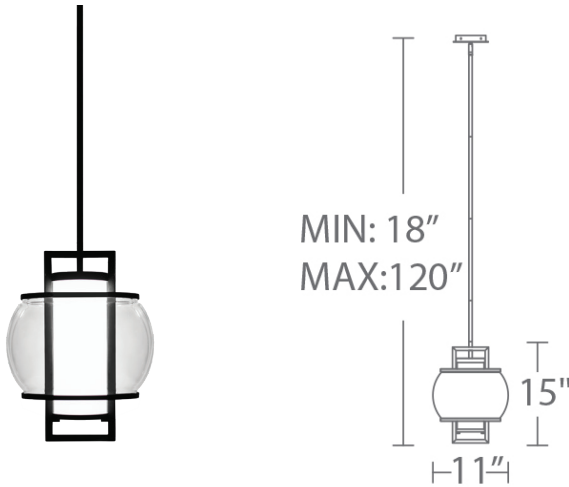

**LUCID** – model: PD-W746  
LED Interior & Exterior Pendants

MODERN FORMS

PD-W74615

Fixture Type:

Catalog Number:

Project: \_\_\_\_\_

Location: \_\_\_\_\_

**PRODUCT DESCRIPTION**

A clearly defined orb gently encircles a cylinder of opal glass. Lucid is a clean and updated version of the traditional lantern that may be hung in multiples in an outdoor entertainment area or over an entryway.

**FEATURES**

- Three 12" and one 6" down rods included (additional down rods available)
- No transformer or driver required
- 80,000 hour rated life
- Color Temp: 3000K
- CRI: 90

**SPECIFICATIONS**

- Construction:** Clear and etched opal glass
- Light Source:** High output LED
- Finish:** Black (BK)
- Dimming:** ELV 100%-10%
- Standards:** ETL & cETL Wet Location listed, IP65 Rated

Replacement Rod	Finish
RPL-ROD-IN06-G 6"	BK Black
RPL-ROD-IN12-G 12"	

**ORDER NUMBER**

Model	Height	Wattage	Voltage	LED Lumens	Delivered Lumens	Finish
PD-W74615	15"	12W	120V	960	660	BK Black 

Example: PD-W74615-BK