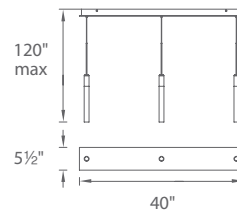

MAGIC – model: PD-356

LED Interior Pendant & Chandelier

Fixture Type:

Catalog Number:

Project:

Location:

PD-35603L

PD-35605L

ORDER NUMBER

Model	# of lights	Wattage	Voltage	LED Lumens	Delivered Lumens	Finish
PD-35603L	3 linear	16.5W	120V-220V-277V	673	620	PN Polished Nickel 
PD-35605L	5 linear	26.5W		1122	1033	

Example: **PD-35603-PN**