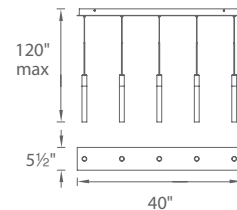

MAGIC – model: PD-356

LED Interior Pendant & Chandelier

Fixture Type:

Catalog Number:

Project:

Location:

PD-35603L

PD-35605L

PRODUCT DESCRIPTION

Gloriously sparkly stalks of Piastra crystal alluringly remarkable both as a slender, individual pendant or as a 21-light chandelier with customizable proportions.

FEATURES

- Cylindrical crystalized art glass shade
- ETL & cETL damp location listed
- Driver located in canopy
- Universal driver (120V-220V-277V)
- Cylindrical crystalized art glass shade
- Full range dimming when used with compatible dimmers
- 75,000 hour potential life
- Color Temp: 3000K
- CRI: 90

ORDER NUMBER

Model	# of lights	Wattage	Voltage	LED Lumens	Delivered Lumens	Finish
PD-35603L	3 linear	16.5W	120V-220V-277V	673	620	PN Polished Nickel 
PD-35605L	5 linear	26.5W		1122	1033	

Example: **PD-35603-PN**