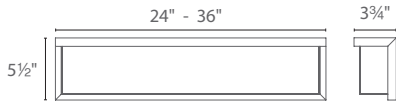

LEDGE – model: WS-14

LED Vanity/Sconce Luminaire

Fixture Type:

Catalog Number:

Project: _____

Location: _____

PRODUCT DESCRIPTION

A luminous architectural profile and superior construction make this sconce appropriate for transitional and contemporary interiors or exteriors. Mitered silk-screened glass encases a maximum number of LEDs engineered for optimal illumination. Two sizes allow for cohesive specifications across residential and commercial applications.

SPECIFICATIONS

Construction: Aluminum with white mitered glass.

Power: Transformer located in outlet box. 120V input.

Light Source: High output LED.

Dimming: Dims to 10% with an electronic low voltage (ELV) dimmer.