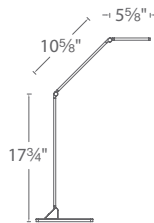

BOXIE – model: TL-1210

LED Table Lamp

Fixture Type:

Catalog Number:

Project: _____

Location: _____

PRODUCT DESCRIPTION

Minimalism as an art form. This modern task light adjusts smoothly and easily with grace and sophistication while integrating an LED module and movable arm. Dimming is easy with a fingertip touch dimmer. Perfect for reading and other task applications. Three stunning finishes available.

SPECIFICATIONS

Construction: Aluminum

Light Source: High output LED.

Finish: Brushed Aluminum (AL), Black (BK), Ferrari Red (FR)

Standards: ETL & cETL listed.

FEATURES

- Damp location listed
- Fingertip touch dimming
- Driver located at the plug
- 80,000 hour rated life
- Color Temp: 3000K
- CRI: 85

ORDER NUMBER

Model	Wattage	Voltage	LED Lumens	Delivered Lumens	Finish
TL-1210	12W	120V	900	815	AL <i>Brushed Aluminum</i> BK <i>Black</i> FR <i>Ferrari Red</i>

Example: **TL-1210-BK**

modernforms.com
Phone (800) 526.2588
Fax (800) 526.2585

Headquarters/Eastern Distribution Center
44 Harbor Park Drive
Port Washington, NY 11050

Central Distribution Center
1600 Distribution Ct
Lithia Springs, GA 30122

Western Distribution Center
1750 Archibald Avenue
Ontario, CA 91760