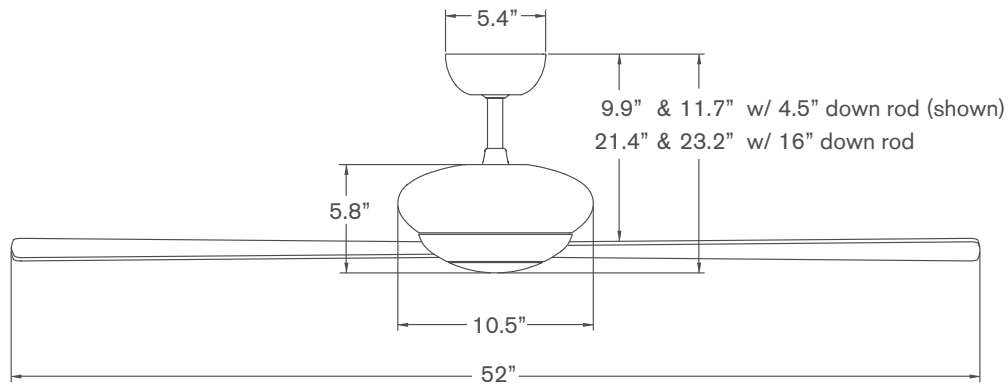

# Altus | 52

Altus | 52 > Configure item number from attributes below.

#ALT	Finish	Blade Span	Blade Color	Light Option	Control Option
-	-	-	-	-	-
	▲ <b>GW</b> Gloss White <b>BA</b> Brushed Aluminum <b>DB</b> Dark Bronze	▲ <b>52</b> 52" Span	▲ <b>WH</b> White <b>AL</b> Aluminum <b>BK</b> Black <b>MP</b> Maple <b>MG</b> Mahogany	▲ <b>NL</b> No Light <b>271</b> 17W LED	▲ <b>001</b> Fan Speed Only <b>002</b> Fan & Light – 3 Wire <b>003</b> Handheld Remote <b>004</b> Fan & Light – 2 Wire <b>005</b> Wall/Remote Combo

## Dimensions

Also available in 42" blade span.

## Specifications

- 153mm x 18mm AC motor with reverse switch on fan body
- Die cast and spun aluminum construction
- 52" span, plywood blades
- Includes 4.5" and 16" down rods (longer options also available)
- Optional LED light: 17W, 90 CRI, 3000K, 1530 lumens (dimnable) behind an opal glass diffuser; adds 1.5" to length of fan; CA Title 24 (JA8) compliant
- Slope compatible up to 33°; adapter available for slopes up to 45°
- Designed by Ron Rezek
- ETL listed for dry and damp locations
- Weight: 15 lbs (6.8 kgs)