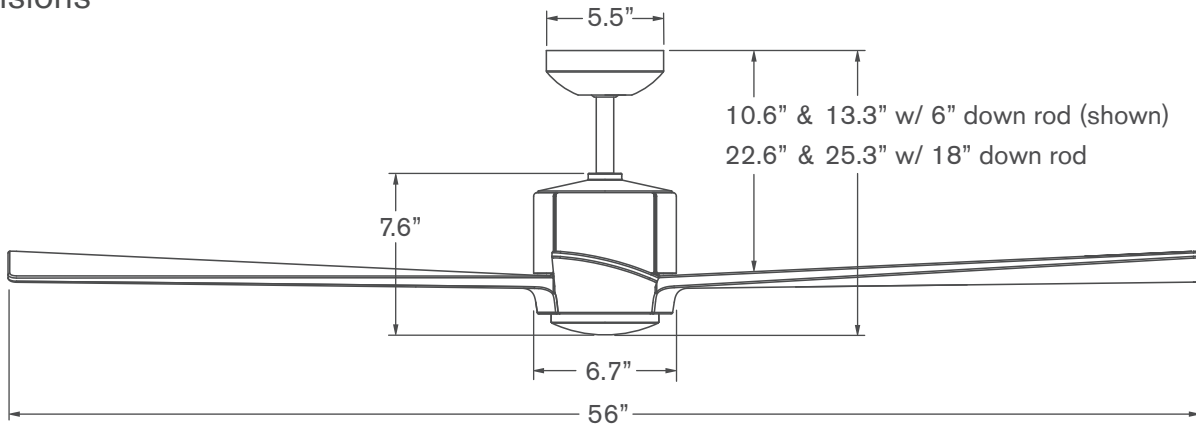

Dimensions

Specifications

- 6-speed, reversible DC motor
- Die cast aluminum construction
- 56" span, solid wood blades
- Includes 6" and 18" down rods (longer options also available)
- Optional LED light: 17W, 90 CRI, 3000K, 1530 lumens (dimnable) behind opal glass diffuser; adds 0.75" to length of fan; CA Title 24 (JA8) compliant
- Slope compatible up to 20°; adapter available for slopes up to 45°
- Designed by The Modern Fan Company
- ETL listed for dry and damp locations
- Weight: 13.0 lbs (5.9 kgs)

DOWN RODS

The Nouveau DC ships standard with 6" and 18" down rods. Use the following part numbers to order accessory down rods.

#DRD	Finish	Length
-	-	-
▲	▲	▲
MW	Matte White	12 12"
GT	Graphite	24 24"
DB	Dark Bronze	36 36"
		48 48"
		60 60"
		72 72"