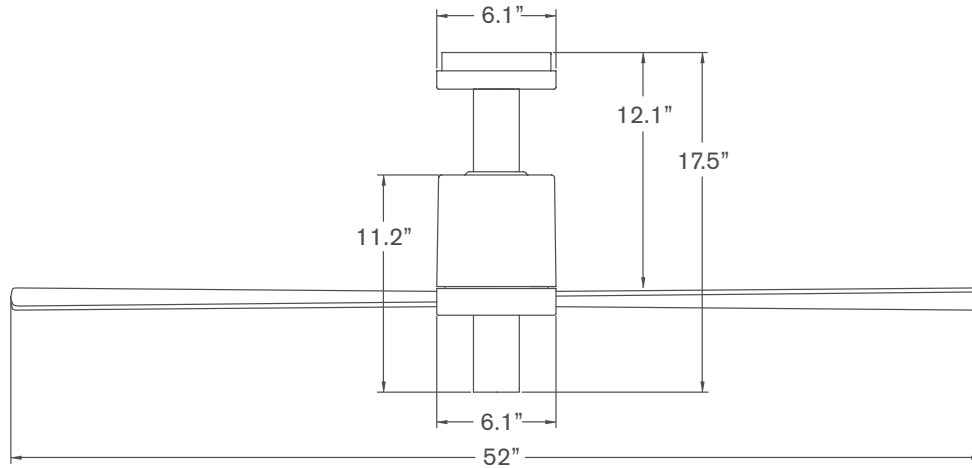

Pensi DC

Pensi DC > Configure item number from attributes below.

#PEN	Finish	Blade Span	Blade Color	Light Option	Control Option
-	-	-	-	-	-
▲	GW Gloss White	▲ 52 52" Span	▲ WH White	▲ NL No Light	▲ WC Wall Control
	AA Aluminum/Anthracite		AL Aluminum	251 7W GU10 LED	RC Remote Control
					CC Wall/Remote Combo

Dimensions

Specifications

- 6-speed, reversible DC motor
- Die cast and extruded aluminum construction
- 52" span, injection-molded ABS blades
- Pre-configured with a 4" down rod (longer options also available)
- Optional LED light: 7W, 90 CRI, 3000K, 500 lumens (dimmable), GU10 base; CA Title 24, JA8-2019 compliant
- For flat ceilings only
- Designed by Jorge Pensi
- ETL listed for dry and damp locations
- Weight: 16.0 lbs (7.3 kgs)

DOWN RODS

The Pensi DC ships standard with a 4" down rod. Use the following part numbers to order accessory down rods.

Finish	Length
#DRP -	-
GW Gloss White	11 11" for 24" OAL
AA Anthracite	23 23" for 36" OAL
	35 35" for 48" OAL