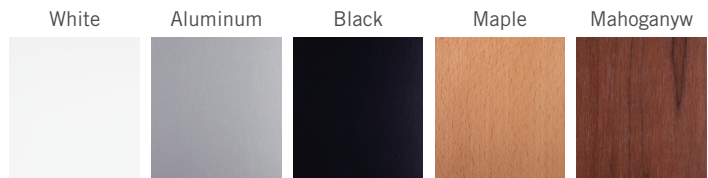

# Altus | 42

Gloss White with White Blades (no light)

Brushed Aluminum with Maple Blades (no light)

Dark Bronze with Mahogany Blades and 271 LED Light

## FAN FINISHES

## PLYWOOD BLADES

Plywood blades are constructed of furniture grade veneers, painted or stained as shown here. Natural variations may exist in woodgrains and finishes.