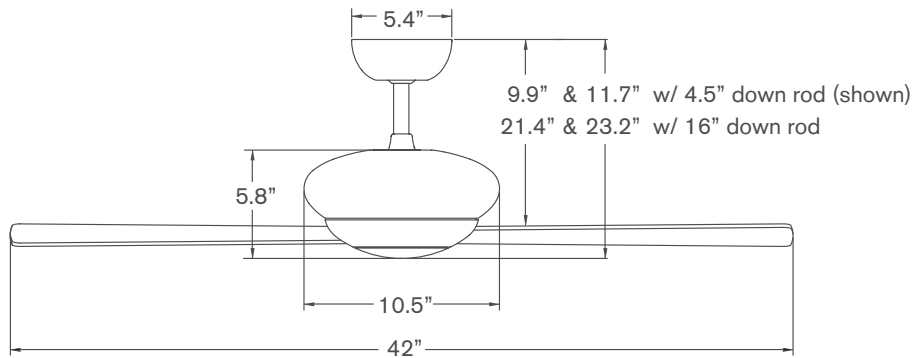

## Dimensions

Also available in 52" blade span.

## Specifications

- 153mm x 18mm AC motor with reverse switch on fan body
- Die cast and spun aluminum construction
- 42" span, plywood blades
- Includes 4.5" and 16" down rods (longer options also available)
- Optional LED light: 17W, 90 CRI, 3000K, 1530 lumens (dimnable) behind an opal glass diffuser; adds 1.5" to length of fan; CA Title 24 (JA8) compliant
- Slope compatible up to 33°; adapter available for slopes up to 45°
- Designed by Ron Rezek
- ETL listed for dry and damp locations
- Weight: 15 lbs (6.8 kgs)