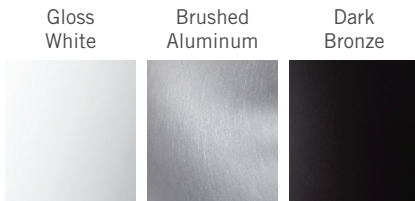

# Altus | 42

Gloss White with White Blades (no light)

Brushed Aluminum with Maple Blades (no light)

Dark Bronze with Mahogany Blades and 271 LED Light

## FAN FINISHES

## PLYWOOD BLADES

Plywood blades are constructed of furniture grade veneers, painted or stained as shown here. Natural variations may exist in woodgrains and finishes.