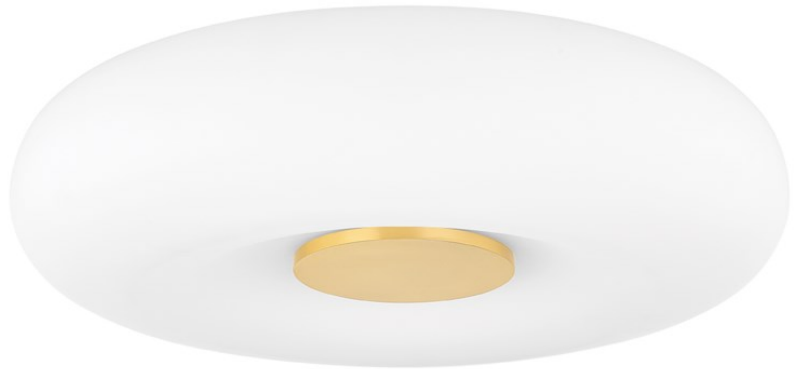

IMANI

H789501-AGB

FINISHES

Aged Brass (AGB)
Polished Nickel (PN)

DIMENSIONS

Height 3.75"
Width/Diameter 13.75"
Minimum Height "
Maximum Height "
Canopy/Backplate
Hanging Type
Weight 5.30lb

GLASS/SHADES

Material
Attachment
Color

LAMPING/ELECTRICAL

Bulb 1
Bulb Included Yes
Socket Type Integrated LED
Bulb 1 1 - 12 Watt Max 120

UL Rating

SHIPPING

Carton 1 19" x 19" x 10"
Carton 1 Weight 7lb
Shipping Method UPS