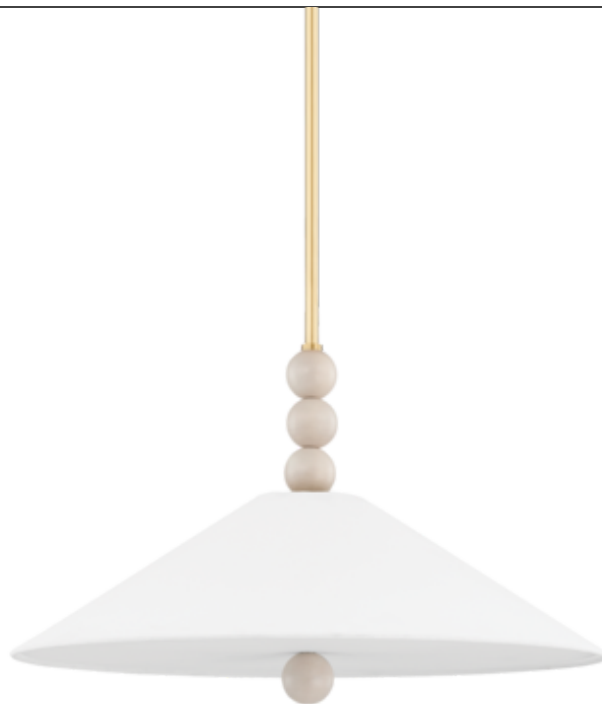

Alexis

Product ID H615702-AGB

Price: \$450.00

DIMENSIONAL INFORMATION

Height	13.75"
ADA Compliant	No
Hanging Type	Stem
Canopy/Backplate	6"
Width	22"
Shade Diameter	4"
Extension	0"
Top To Center	0"
Weight	4.75 Lbs.

SHADE INFORMATION

Shade Top	4"
Shade Diameter	0"
Shade Height	6"
Shade Attachment	-
Shade Material	Belgian Linen
Shade Color	White

SHIPPING INFORMATION

Carton 1	25" x 25" x 15"
Carton 1 Weight	8 Lbs.
Shipping Method	FedEx