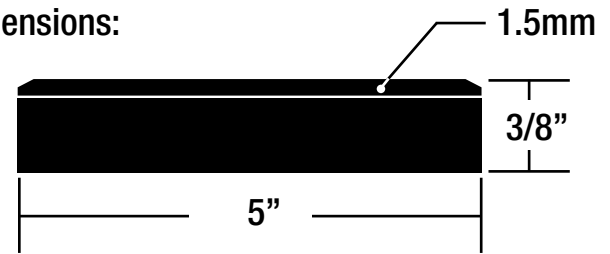

MISENO

— TAKE ME HOME —

Model #: MFLR-FB12703

Birch Dakota

Dimensions:

Wood Construction:

Engineered

Wood Species:

Birch

Surface Type:

Handscraped

Edge Type:

Micro-Beveled

Gloss Level:

Medium (Semi-Gloss)

Installation Location(s):

1.5mm

Plank Lengths:

Random lengths (11"-47")

Sq.Ft. Per Carton:

36.3 sq.ft.

Installation types:

Nail Down, Staple Down, Glue Down, Floating

Available
Exclusively
through: