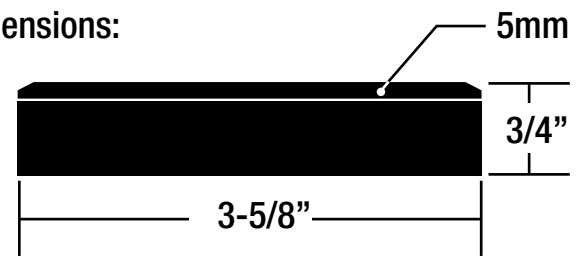

MISENO

— TAKE ME HOME —

Model #: MFLR-E90-V

Samoan Mahogany Espresso

Dimensions: