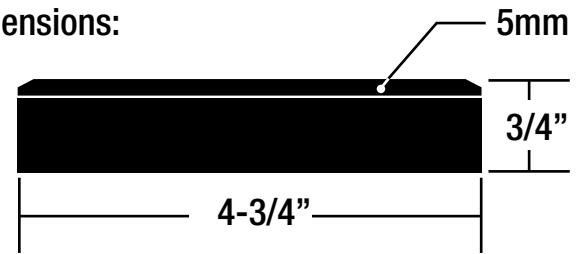

MISENO

— TAKE ME HOME —

Model #: MFLR-E120-V

Samoan Mahogany Espresso

Dimensions:

Wood Construction:

Solid

Wood Species:

Samoan Mahogany

Surface Type:

Smooth

Edge Type:

Micro-Beveled

Gloss Level:

Medium (Semi-Gloss)

Installation Location(s):

5mm

Plank Lengths:

Random lengths (11"-67")

Sq.Ft. Per Carton:

22.2 sq.ft.

Installation types:

Nail Down, Staple Down

Available
Exclusively
through: