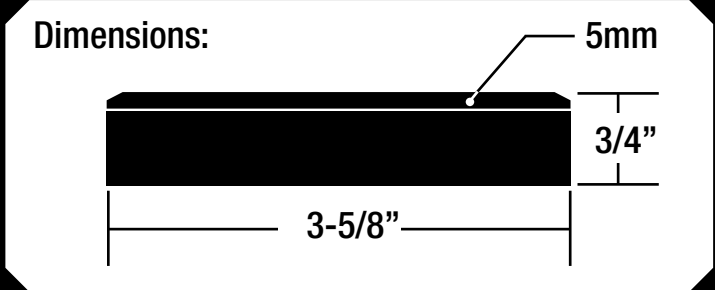

MISENO

— TAKE ME HOME —

Model #: MFLR-M90-V

Samoan Mahogany Mocha

Wood Construction:	Solid	Plank Width:	3-5/8"
Wood Species:	Samoan Mahogany	Plank Thickness:	3/4"
Surface Type:	Smooth	Wear Layer Thickness:	5mm
Edge Type:	Beveled	Plank Lengths:	Random lengths (11"-67")
Gloss Level:	Medium (Semi-Gloss)	Sq.Ft. Per Carton:	25 sq.ft.
Installation Location(s):	Above Grade, On Grade, Below Grade	Installation types:	Nail Down, Staple Down
Janka Rating:	1400psi		