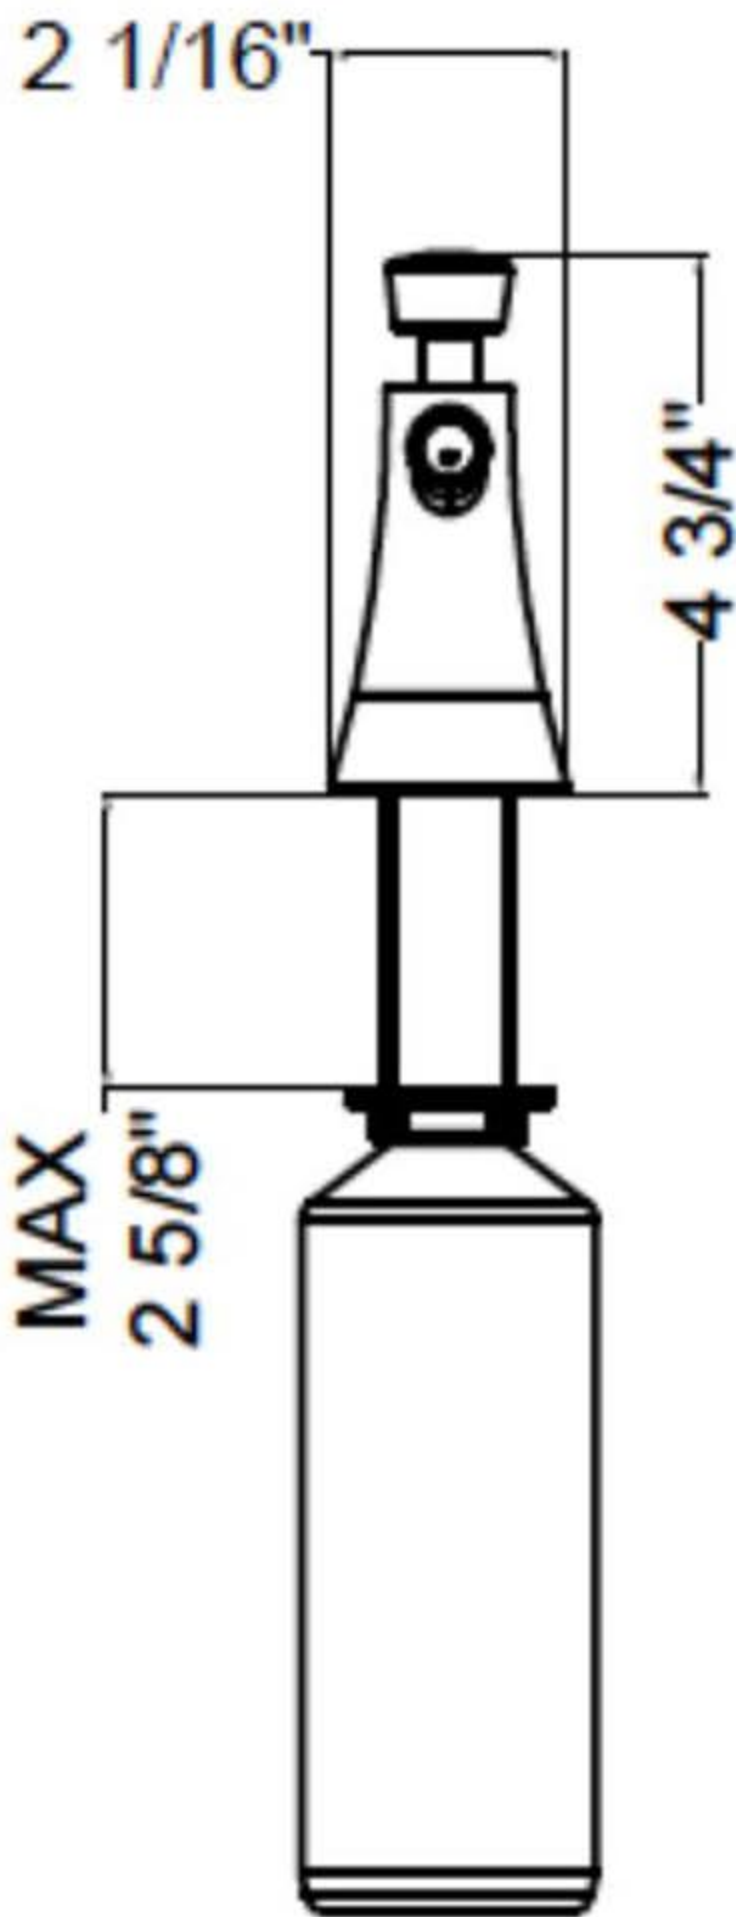

# MISENO<sup>®</sup>

**MKSD171**

***Modena Collection***<sup>®</sup>

**MKSD171CP - Polished Chrome**

**MKSD171SS - Stainless Steel**

**Top Fill Design**

**17 Oz. reservoir included**

**Above Counter Height: 4-3/4"**

**Below Counter Height: 9-3/4"**

**Max Deck Thickness: 2-5/8"**

**Overall Width: 2-1/16"**

Miseno warrants this product to be free from defects or material workmanship under normal use for as long as it is installed in its original residential application.