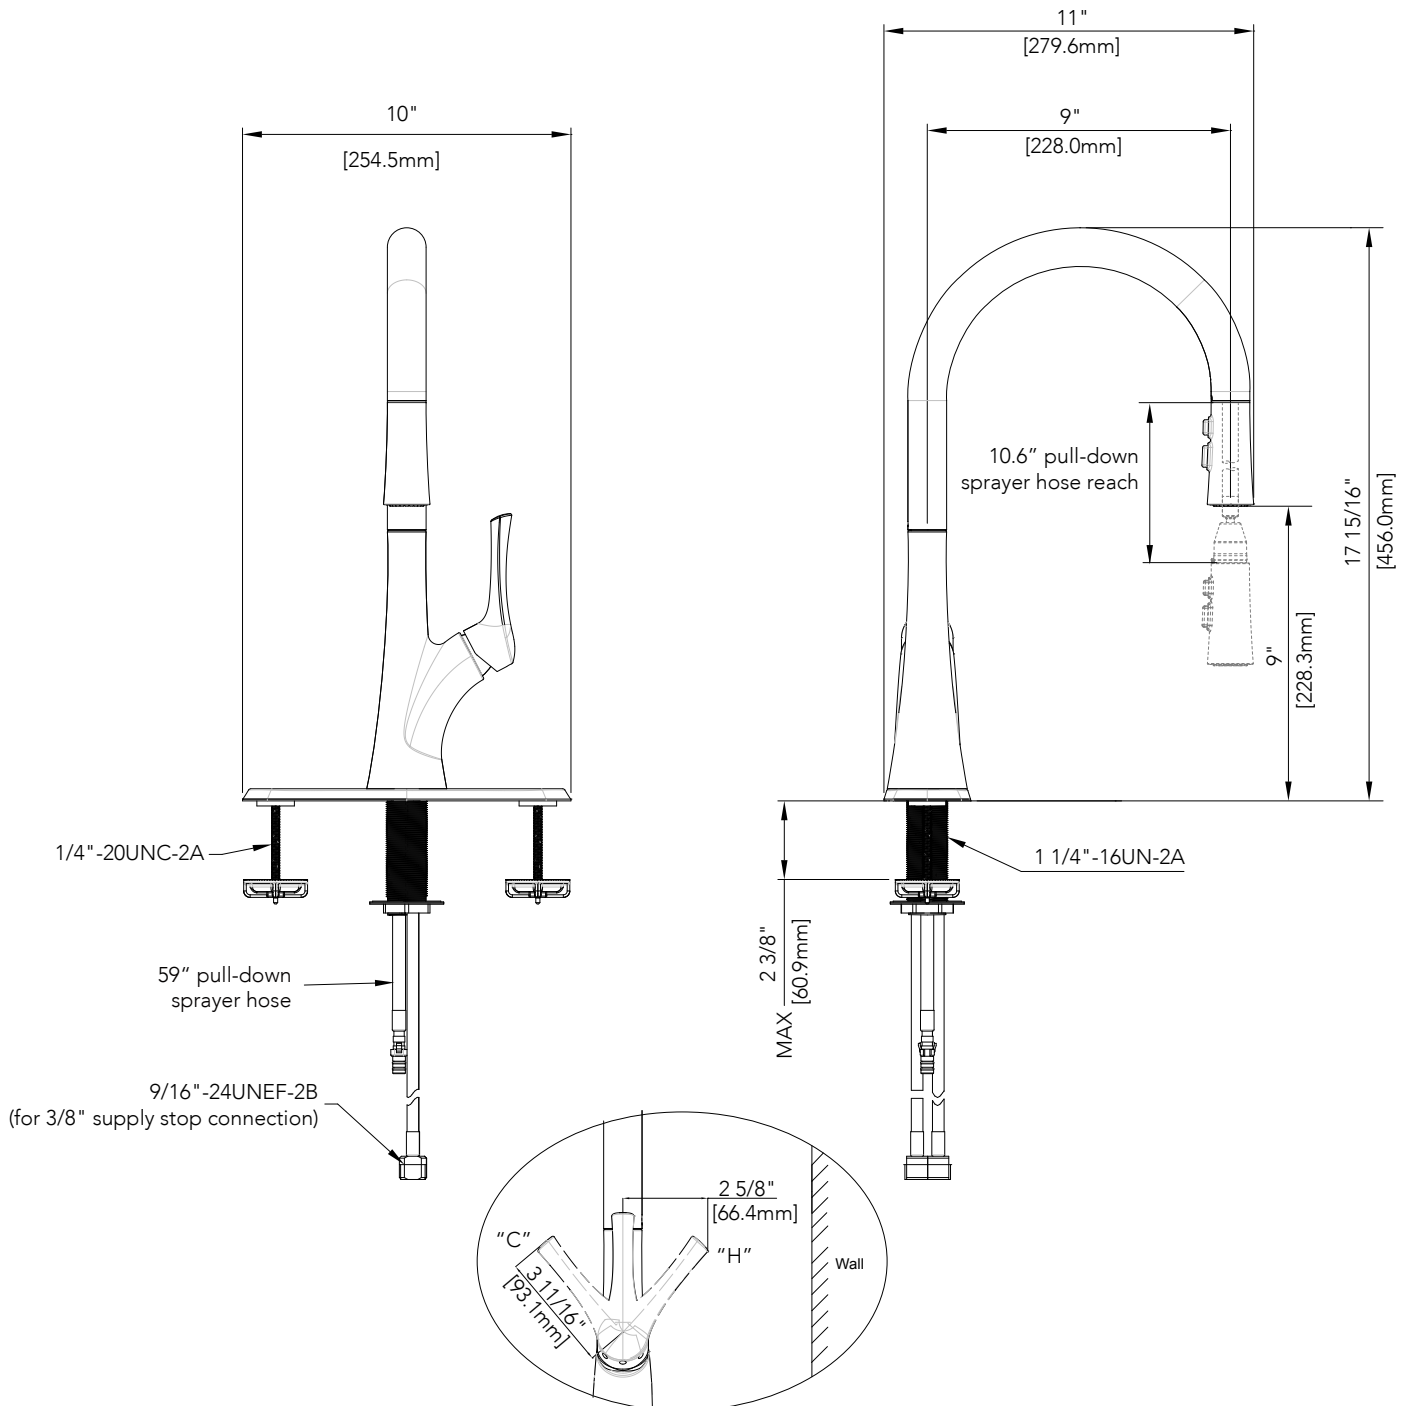

MISENO

SINGLE HANDLE KITCHEN FAUCET

Product Codes:

MNO171DCP (Polished Chrome)

MNO171DSS (Stainless Steel)

MNO171DFB (Flat Black)

- Max. flow rate: 1.8 gpm at 60 psi
- Neoperl hose
- Ceramic disc cartridge -replacement part MIR20081
- 3 function sprayhead - stream, full spray and pause
- Optional deck plate
- Limited lifetime warranty
- 59" pull-down sprayer hose
- 10.6" pull-down sprayer hose reach
- Meets: ASME A112.18.1/ CSA B125.1
- NSF 61 compliant
- cUPC/IAPMO listed
- ADA compliant

See dimensional drawing on next page.

©2018 Ferguson Enterprises, Inc. All Rights Reserved VEN 09/19.

MISENO

SINGLE HANDLE KITCHEN FAUCET

Product Codes:

MNO171DCP (Polished Chrome)

MNO171DSS (Stainless Steel)

MNO171DFB (Flat Black)

All dimensions are based on original specifications and are subject to change and variation.