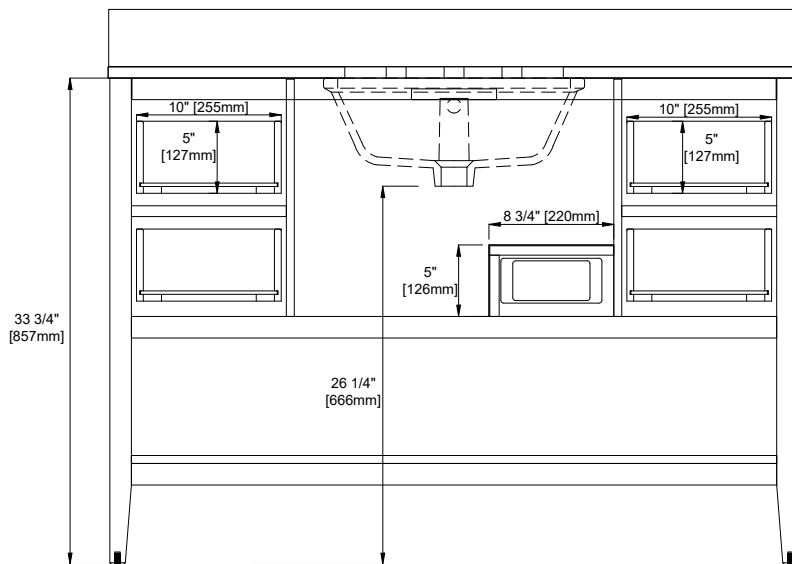

48" RAVELLO VANITY

N242-V48-BW
N242-V48-DPO
N242-V48-SBL

Visit Website for Warranty Information
venadesignsco.com

Features and Materials

Solids: Yellow Poplar
Panels: MDF
Number of Doors: Two
Number of Drawers: Four
European Soft Close Hinges
Installation: Floor Standing
Assembly Required: Attach the top with sink to the cabinet
Hardware Material and Finish: Zinc Alloy
(BW, DPO) Champagne Brass (SBL) Satin Nickel
Adjustable levelers
Sink Top Included: Yes
Sink Top Material : Engineered Carrara Marble
Number of Basins: One
Faucet: 8" Widespread -not included
Basin Overflow: Yes - facing front
Fits Drain Hole Size: 1-3/8"

Overall Dimensions

Width:48"
Depth:19"
Height: 38-1/2"

ASME A112.19.2-2018/CSA B45.1-18

SINK MODEL: F2014B
CUPC FILE NO: 14592

48" RAVELLO VANITY

N242-V48-BW
 N242-V48-DPO
 N242-V48-SBL

Visit Website for Warranty Information
venadesignsco.com

Top View

Front View

Knob

All dimensions are nominal

48" RAVELLO VANITY

N242-V48-BW
 N242-V48-DPO
 N242-V48-SBL

Visit Website for Warranty Information
venadesignsco.com

Side View

Back View

All dimensions are nominal