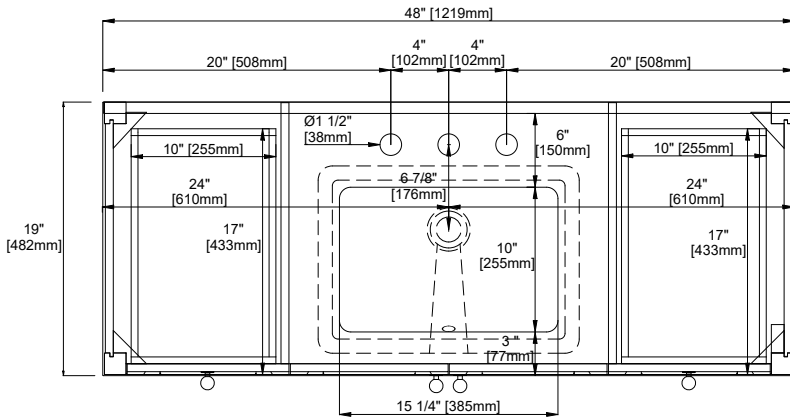

48" RAVELLO VANITY

N242-V48-BW
N242-V48-DPO
N242-V48-SBL

Visit Website for Warranty Information
venadesignsco.com

Features and Materials

Solids: Yellow Poplar
Panels: MDF
Number of Doors: Two
Number of Drawers: Four
European Soft Close Hinges
Installation: Floor Standing
Assembly Required: Attach the top with sink to the cabinet
Hardware Material and Finish: Zinc Alloy
(BW, DPO) Champagne Brass (SBL) Satin Nickel
Adjustable levelers
Sink Top Included: Yes
Sink Top Material : Engineered Carrara Marble
Number of Basins: One
Faucet: 8" Widespread -not included
Basin Overflow: Yes - facing front
Fits Drain Hole Size: 1-3/8"

Overall Dimensions

Width:48"
Depth:19"
Height: 38-1/2"

ASME A112.19.2-2018/CSA B45.1-18

SINK MODEL: F2014B
CUPC FILE NO: 14592

48" RAVELLO VANITY

N242-V48-BW
 N242-V48-DPO
 N242-V48-SBL

Visit Website for Warranty Information
venadesignsco.com

Top View

Front View

Knob

All dimensions are nominal

48" RAVELLO VANITY

N242-V48-BW
 N242-V48-DPO
 N242-V48-SBL

Visit Website for Warranty Information
venadesignsco.com

Side View

Back View

All dimensions are nominal