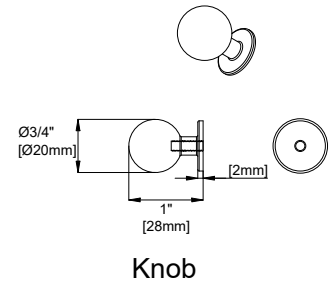

48" RAVELLO VANITY

N242-V48-BW
N242-V48-DPO
N242-V48-SBL

Visit Website for Warranty Information
venadesignsco.com

Features and Materials

Solids: Yellow Poplar
Panels: MDF
Number of Doors: Two
Number of Drawers: Four
European Soft Close Hinges
Installation: Floor Standing
Assembly Required: Attach the top with sink to the cabinet
Hardware Material and Finish: Zinc Alloy
(BW, DPO) Champagne Brass (SBL) Satin Nickel
Adjustable levelers
Sink Top Included: Yes
Sink Top Material : Engineered Carrara Marble
Number of Basins: One
Faucet: 8" Widespread -not included
Basin Overflow: Yes - facing front
Fits Drain Hole Size: 1-3/8"

Overall Dimensions

Width:48"
Depth:19"
Height: 38-1/2"

ASME A112.19.2-2018/CSA B45.1-18

SINK MODEL: F2014B
CUPC FILE NO: 14592

48" RAVELLO VANITY

N242-V48-BW
 N242-V48-DPO
 N242-V48-SBL

Visit Website for Warranty Information
venadesignsco.com

Top View

Front View

Knob

All dimensions are nominal

48" RAVELLO VANITY

N242-V48-BW
 N242-V48-DPO
 N242-V48-SBL

Visit Website for Warranty Information
venadesignsco.com

Side View

Back View

All dimensions are nominal