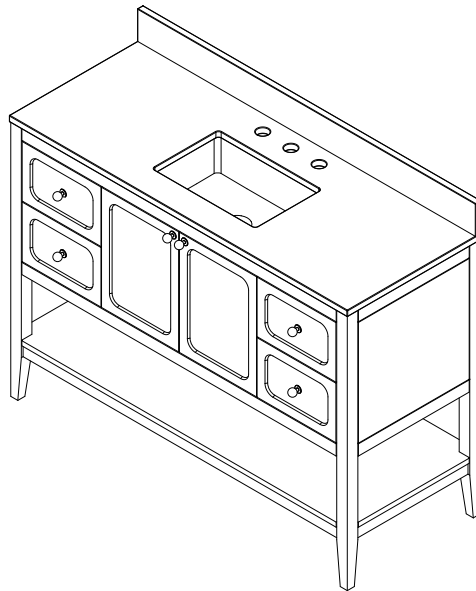

48" RAVELLO VANITY

N242-V48-BW
N242-V48-DPO
N242-V48-SBL

Visit Website for Warranty Information
venadesignsco.com

Features and Materials

Solids: Yellow Poplar
Panels: MDF
Number of Doors: Two
Number of Drawers: Four
European Soft Close Hinges
Installation: Floor Standing
Assembly Required: Attach the top with sink to the cabinet
Hardware Material and Finish: Zinc Alloy
(BW, DPO) Champagne Brass (SBL) Satin Nickel
Adjustable levelers
Sink Top Included: Yes
Sink Top Material : Engineered Carrara Marble
Number of Basins: One
Faucet: 8" Widespread -not included
Basin Overflow: Yes - facing front
Fits Drain Hole Size: 1-3/8"

Overall Dimensions

Width:48"
Depth:19"
Height: 38-1/2"

ASME A112.19.2-2018/CSA B45.1-18

SINK MODEL: F2014B
CUPC FILE NO: 14592

48" RAVELLO VANITY

N242-V48-BW
 N242-V48-DPO
 N242-V48-SBL

Visit Website for Warranty Information
venadesignsco.com

Top View

Front View

Knob

All dimensions are nominal

48" RAVELLO VANITY

N242-V48-BW
 N242-V48-DPO
 N242-V48-SBL

Visit Website for Warranty Information
venadesignsco.com

Side View

Back View

All dimensions are nominal