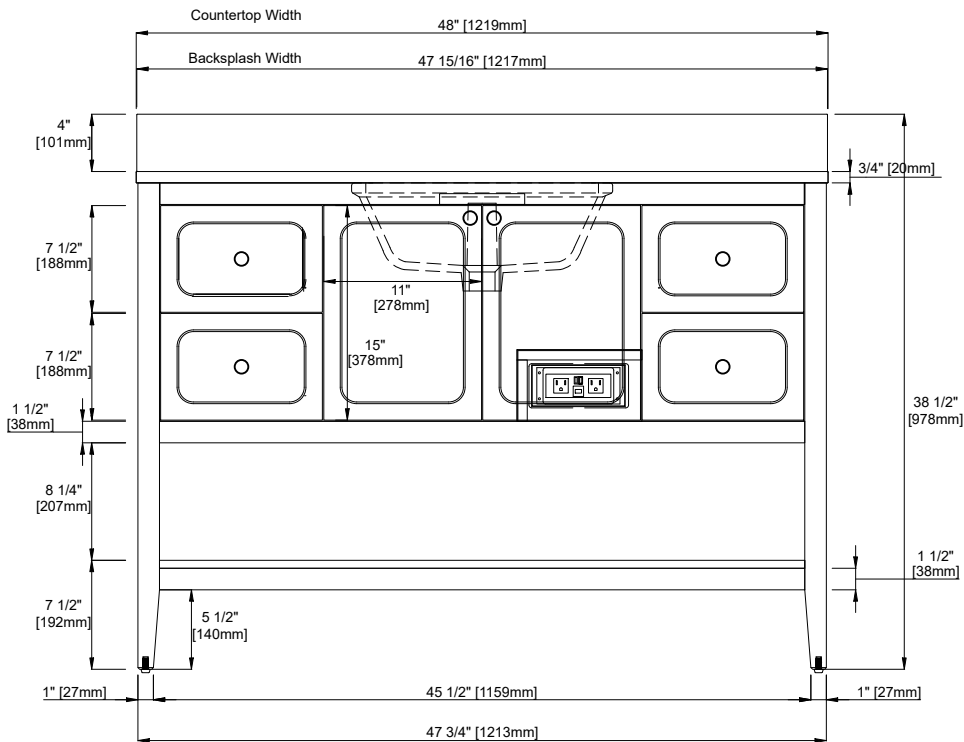

48" RAVELLO VANITY

N242-V48-BW
N242-V48-DPO
N242-V48-SBL

Visit Website for Warranty Information
venadesignsco.com

Features and Materials

Solids: Yellow Poplar
Panels: MDF
Number of Doors: Two
Number of Drawers: Four
European Soft Close Hinges
Installation: Floor Standing
Assembly Required: Attach the top with sink to the cabinet
Hardware Material and Finish: Zinc Alloy
(BW, DPO) Champagne Brass (SBL) Satin Nickel
Adjustable levelers
Sink Top Included: Yes
Sink Top Material : Engineered Carrara Marble
Number of Basins: One
Faucet: 8" Widespread -not included
Basin Overflow: Yes - facing front
Fits Drain Hole Size: 1-3/8"

Overall Dimensions

Width:48"
Depth:19"
Height: 38-1/2"

ASME A112.19.2-2018/CSA B45.1-18

SINK MODEL: F2014B
CUPC FILE NO: 14592

48" RAVELLO VANITY

N242-V48-BW
 N242-V48-DPO
 N242-V48-SBL

Visit Website for Warranty Information
venadesignsco.com

Top View

Front View

Knob

All dimensions are nominal

48" RAVELLO VANITY

N242-V48-BW
 N242-V48-DPO
 N242-V48-SBL

Visit Website for Warranty Information
venadesignsco.com

Side View

Back View

All dimensions are nominal