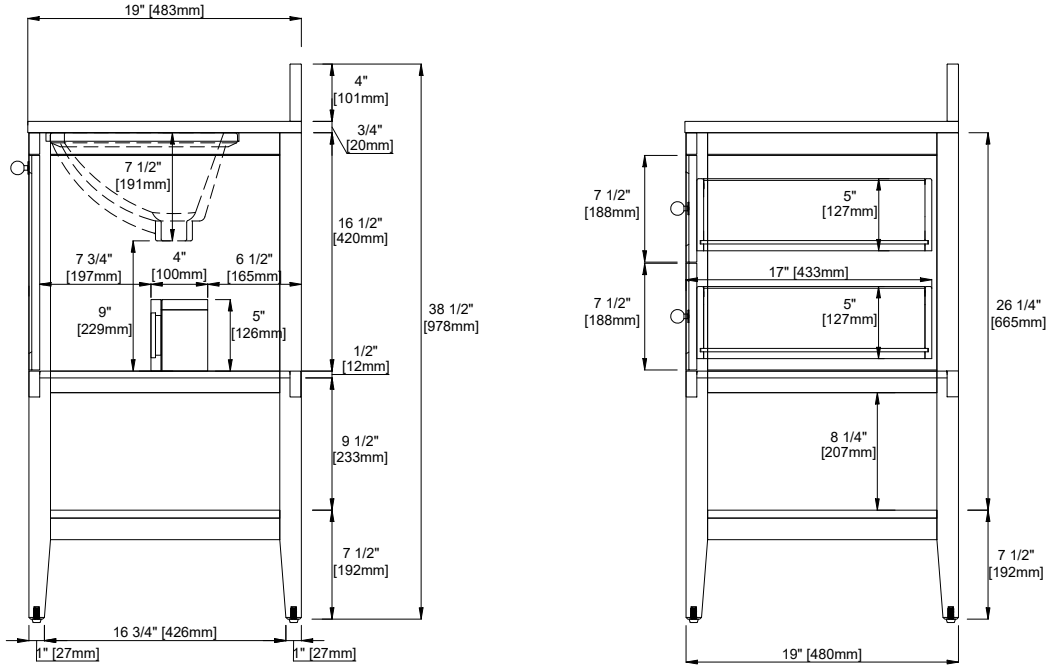

48" RAVELLO VANITY

N242-V48-BW
N242-V48-DPO
N242-V48-SBL

Visit Website for Warranty Information
venadesignsco.com

Features and Materials

Solids: Yellow Poplar
Panels: MDF
Number of Doors: Two
Number of Drawers: Four
European Soft Close Hinges
Installation: Floor Standing
Assembly Required: Attach the top with sink to the cabinet
Hardware Material and Finish: Zinc Alloy
(BW, DPO) Champagne Brass (SBL) Satin Nickel
Adjustable levelers
Sink Top Included: Yes
Sink Top Material : Engineered Carrara Marble
Number of Basins: One
Faucet: 8" Widespread -not included
Basin Overflow: Yes - facing front
Fits Drain Hole Size: 1-3/8"

Overall Dimensions

Width:48"
Depth:19"
Height: 38-1/2"

ASME A112.19.2-2018/CSA B45.1-18

SINK MODEL: F2014B
CUPC FILE NO: 14592

48" RAVELLO VANITY

N242-V48-BW
 N242-V48-DPO
 N242-V48-SBL

Visit Website for Warranty Information
venadesignsco.com

Top View

Front View

Knob

All dimensions are nominal

48" RAVELLO VANITY

N242-V48-BW
 N242-V48-DPO
 N242-V48-SBL

Visit Website for Warranty Information
venadesignsco.com

Side View

Back View

All dimensions are nominal