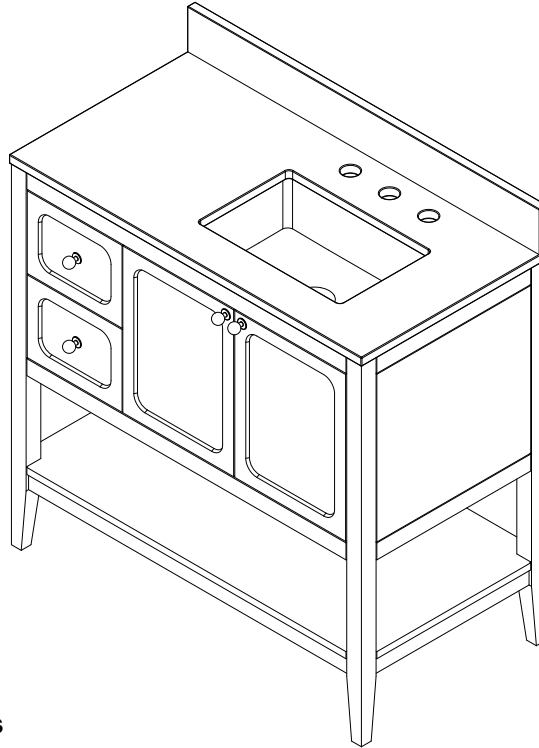

# 36" RAVELLO VANITY

N242-V36-BW  
N242-V36-DPO  
N242-V36-SBL

Visit Website for Warranty Information  
[venadesignsco.com](http://venadesignsco.com)

## Features and Materials

Solids: Yellow Poplar  
Panels: MDF  
Number of Doors: Two  
Number of Drawers: Two  
European Soft Close Hinges  
Installation: Floor Standing  
Assembly Required: Attach the top with sink to the cabinet  
Hardware Material and Finish: Zinc Alloy  
(BW, DPO) Champagne Brass (SBL) Satin Nickel  
Adjustable levelers  
Sink Top Included: Yes  
Sink Top Material : Engineered Carrara Marble  
Number of Basins: One  
Faucet: 8" Widespread -not included  
Basin Overflow: YES - facing front  
Fits Drain Hole Size: 1-3/8"

## Overall Dimensions

Width:36"  
Depth:19"  
Height: 38-1/2"

ASME A112.19.2-2018/CSA B45.1-18

SINK MODEL: F2014B  
CUPC FILE NO: 14592