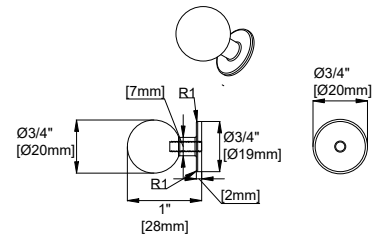

30" RAVELLO VANITY

N242-V30-BW
N242-V30-DPO
N242-V30-SBL

Visit Website for Warranty Information
venadesignsco.com

Features and Materials

Solids: Yellow Poplar
Panels: MDF + Plywood
Number of Doors: Two
European Soft Close Hinges
Installation: Floor Standing
Assembly Required: Attach the top with sink to the cabinet
Hardware Material and Finish: Zinc Alloy
(BW, DPO) Champagne Brass (SBL) Satin Nickel
Adjustable levelers
Sink Top Included: Yes
Sink Top Material : Engineered Carrara Marble
Number of Basins: One
Faucet: 8" Widespread -not included
Basin Overflow: YES - facing front
Fits Drain Hole Size: 1-3/8"

Overall Dimensions

Width: 30"
Depth: 19"
Height: 38-1/2"

ASME A112.19.2-2018/CSA B45.1-18

SINK MODEL: F2014B
CUPC FILE NO: 14592

30" RAVELLO VANITY

N242-V30-BW
 N242-V30-DPO
 N242-V30-SBL

Visit Website for Warranty Information
venadesignsco.com

Top View

Front View

Knob

All dimensions are nominal