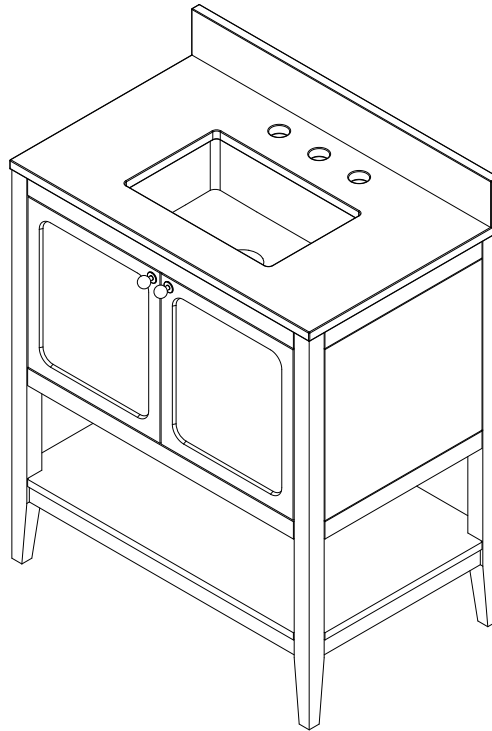

30" RAVELLO VANITY

N242-V30-BW
N242-V30-DPO
N242-V30-SBL

Visit Website for Warranty Information
venadesignsco.com

Features and Materials

Solids: Yellow Poplar
Panels: MDF + Plywood
Number of Doors: Two
European Soft Close Hinges
Installation: Floor Standing
Assembly Required: Attach the top with sink to the cabinet
Hardware Material and Finish: Zinc Alloy
(BW, DPO) Champagne Brass (SBL) Satin Nickel
Adjustable levelers
Sink Top Included: Yes
Sink Top Material : Engineered Carrara Marble
Number of Basins: One
Faucet: 8" Widespread -not included
Basin Overflow: YES - facing front
Fits Drain Hole Size: 1-3/8"

Overall Dimensions

Width: 30"
Depth: 19"
Height: 38-1/2"

ASME A112.19.2-2018/CSA B45.1-18

SINK MODEL: F2014B
CUPC FILE NO: 14592

30" RAVELLO VANITY

N242-V30-BW
 N242-V30-DPO
 N242-V30-SBL

Visit Website for Warranty Information
venadesignsco.com

Top View

Front View

Knob

All dimensions are nominal