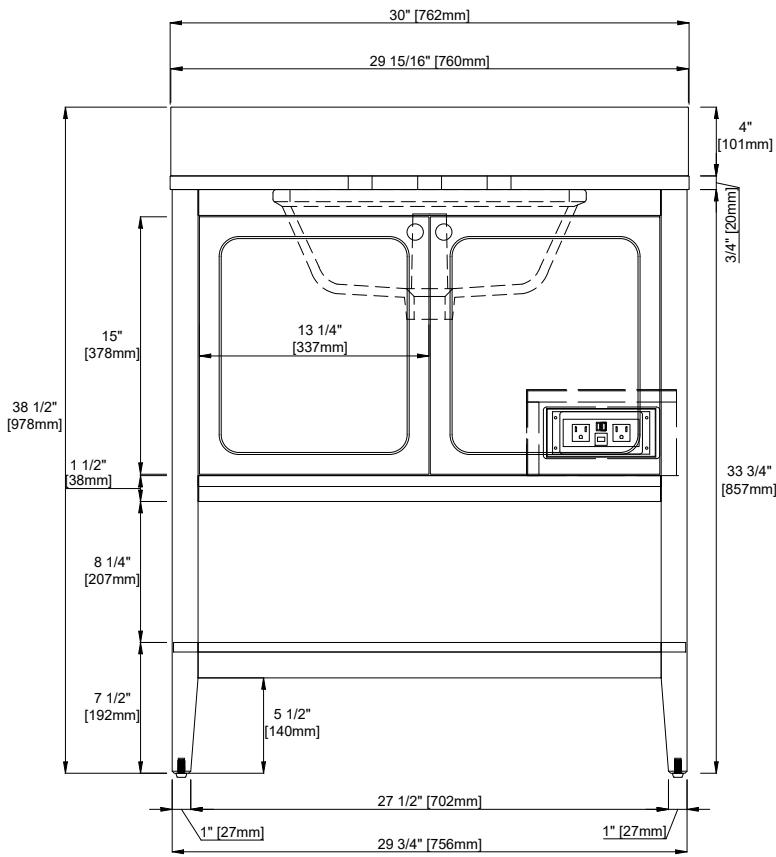

30" RAVELLO VANITY

N242-V30-BW
N242-V30-DPO
N242-V30-SBL

Visit Website for Warranty Information
venadesignsco.com

Features and Materials

Solids: Yellow Poplar
Panels: MDF + Plywood
Number of Doors: Two
European Soft Close Hinges
Installation: Floor Standing
Assembly Required: Attach the top with sink to the cabinet
Hardware Material and Finish: Zinc Alloy
(BW, DPO) Champagne Brass (SBL) Satin Nickel
Adjustable levelers
Sink Top Included: Yes
Sink Top Material : Engineered Carrara Marble
Number of Basins: One
Faucet: 8" Widespread -not included
Basin Overflow: YES - facing front
Fits Drain Hole Size: 1-3/8"

Overall Dimensions

Width: 30"
Depth: 19"
Height: 38-1/2"

ASME A112.19.2-2018/CSA B45.1-18

SINK MODEL: F2014B
CUPC FILE NO: 14592

30" RAVELLO VANITY

N242-V30-BW
 N242-V30-DPO
 N242-V30-SBL

Visit Website for Warranty Information
venadesignsco.com

Top View

Front View

Knob

All dimensions are nominal