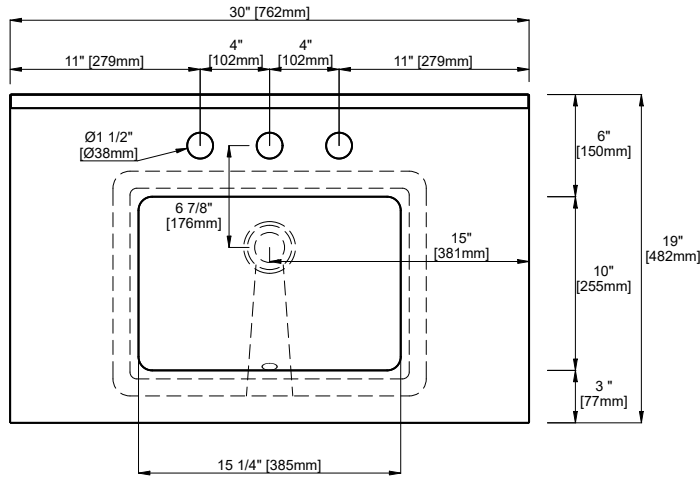

30" RAVELLO VANITY

N242-V30-BW
N242-V30-DPO
N242-V30-SBL

Visit Website for Warranty Information
venadesignsco.com

Features and Materials

Solids: Yellow Poplar
Panels: MDF + Plywood
Number of Doors: Two
European Soft Close Hinges
Installation: Floor Standing
Assembly Required: Attach the top with sink to the cabinet
Hardware Material and Finish: Zinc Alloy
(BW, DPO) Champagne Brass (SBL) Satin Nickel
Adjustable levelers
Sink Top Included: Yes
Sink Top Material : Engineered Carrara Marble
Number of Basins: One
Faucet: 8" Widespread -not included
Basin Overflow: YES - facing front
Fits Drain Hole Size: 1-3/8"

Overall Dimensions

Width: 30"
Depth: 19"
Height: 38-1/2"

ASME A112.19.2-2018/CSA B45.1-18

SINK MODEL: F2014B
CUPC FILE NO: 14592

30" RAVELLO VANITY

N242-V30-BW
 N242-V30-DPO
 N242-V30-SBL

Visit Website for Warranty Information
venadesignsco.com

Top View

Front View

Knob

All dimensions are nominal