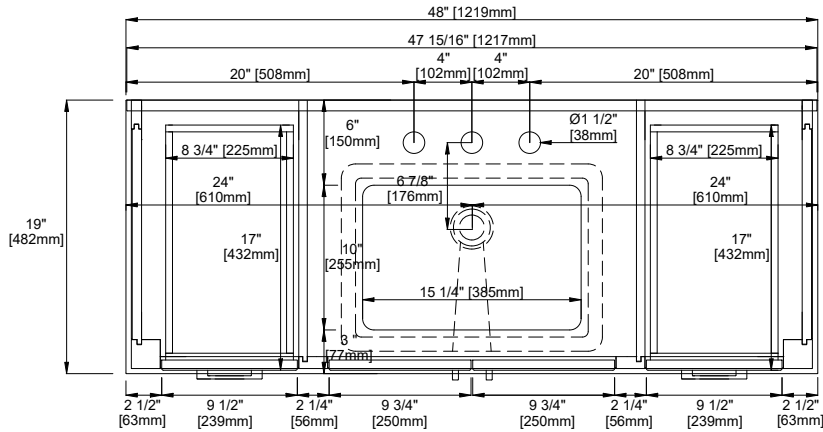

## Overall Dimensions

Width:48"

Depth:19"

Height: 38-1/2"

ASME A112.19.2-2018/CSA B45.1-18

SINK MODEL: F2014B

CUPC FILE NO: 14592

# 48" LUCERNE VANITY

N241-V48-MPW

N241-V48-BW

N241-V48-DPO

N241-V48-SBL

Visit Website for Warranty Information  
[venadesignsco.com](http://venadesignsco.com)

Top View

Front View

All dimensions are nominal