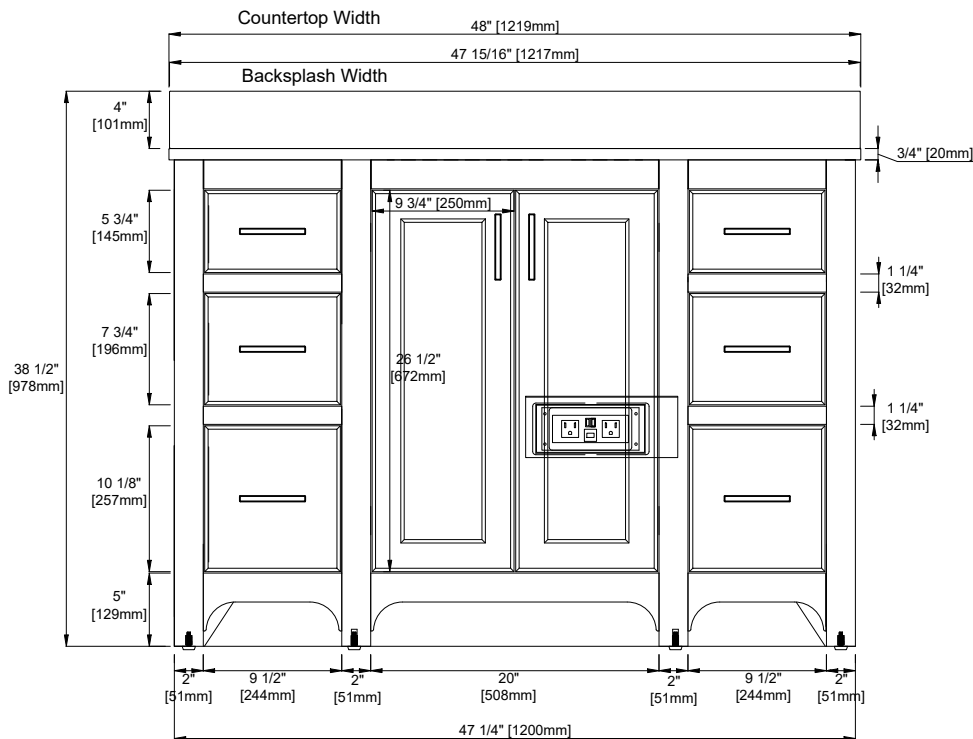

## Overall Dimensions

Width:48"

Depth:19"

Height: 38-1/2"

ASME A112.19.2-2018/CSA B45.1-18

SINK MODEL: F2014B

CUPC FILE NO: 14592

# 48" LUCERNE VANITY

N241-V48-MPW

N241-V48-BW

N241-V48-DPO

N241-V48-SBL

Visit Website for Warranty Information  
[venadesignsco.com](http://venadesignsco.com)

Top View

Front View

All dimensions are nominal