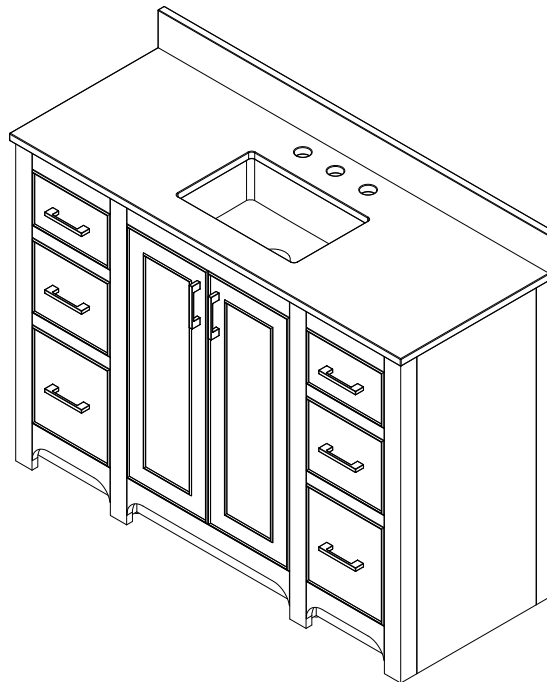

# 48" LUCERNE VANITY

N241-V48-MPW

N241-V48-BW

N241-V48-DPO

N241-V48-SBL

Visit Website for Warranty Information  
venadesignsco.com

## Features and Materials

Solids: Yellow Poplar

Veneers: (MPW) Engineered Oak

Panels: MDF

Number of Doors: Two

Number of Drawers: Six

European Soft Close Hinges

Installation: Floor Standing