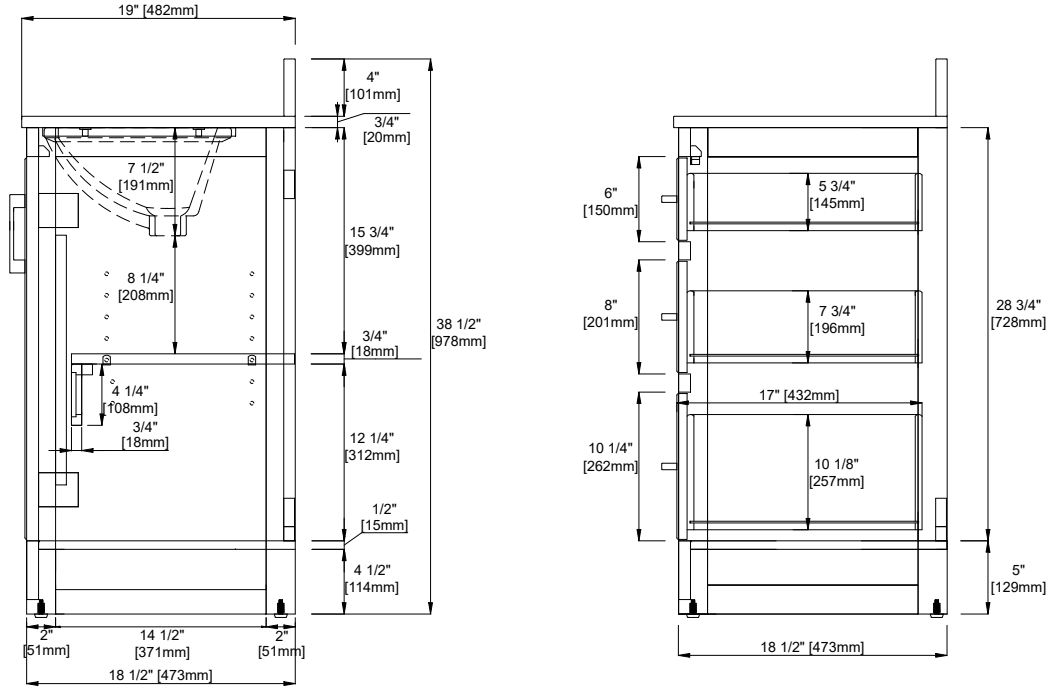

## Overall Dimensions

Width:48"

Depth:19"

Height: 38-1/2"

ASME A112.19.2-2018/CSA B45.1-18

SINK MODEL: F2014B

CUPC FILE NO: 14592

All dimensions are nominal

# 48" LUCERNE VANITY

N241-V48-MPW

N241-V48-BW

N241-V48-DPO

N241-V48-SBL

Visit Website for Warranty Information  
[venadesignsco.com](http://venadesignsco.com)

Side View

Back View