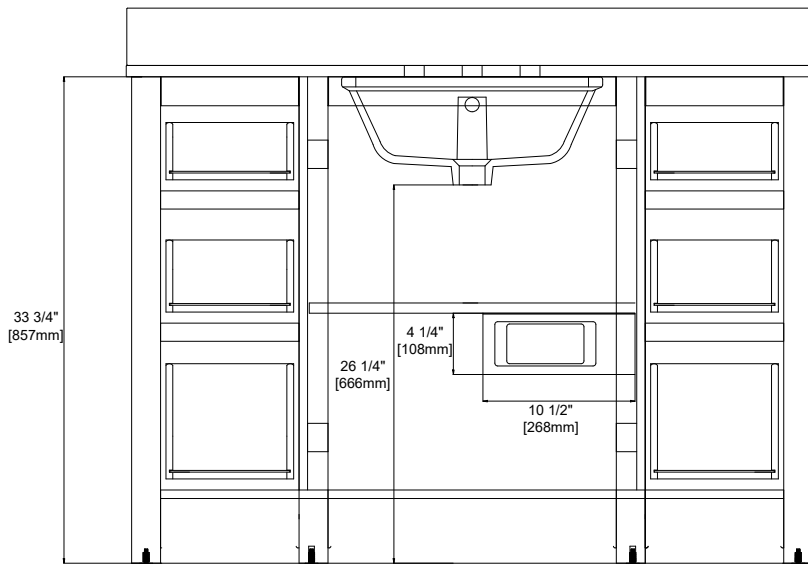

## Overall Dimensions

Width:48"

Depth:19"

Height: 38-1/2"

ASME A112.19.2-2018/CSA B45.1-18

SINK MODEL: F2014B

CUPC FILE NO: 14592

All dimensions are nominal

# 48" LUCERNE VANITY

N241-V48-MPW

N241-V48-BW

N241-V48-DPO

N241-V48-SBL

Visit Website for Warranty Information  
[venadesignsco.com](http://venadesignsco.com)

Side View

Back View