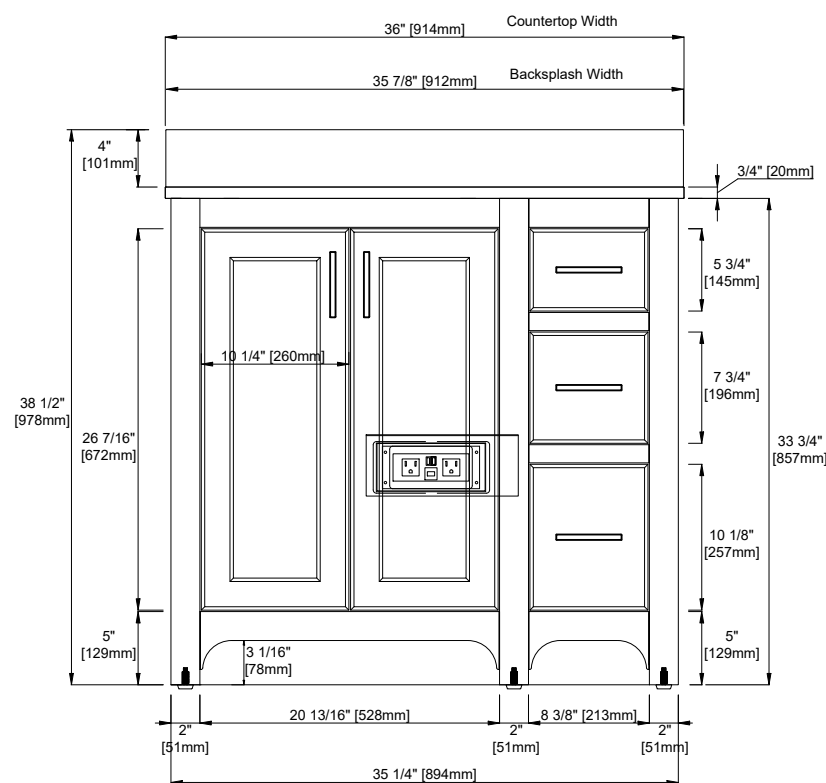

(MPW,BW, DPO) Champagne Brass (SBL) Satin Nickel

Adjustable levelers

Sink Top Included: Yes

Sink Top Material : Engineered Carrara Marble

Number of Basins: One

Faucet: 8" Widespread -not included

Basin Overflow: Yes - facing front

Fits Drain Hole Size: 1-3/8"

Overall Dimensions

Width:36"

Depth:19"

Height: 38-1/2"

ASME A112.19.2-2018/CSA B45.1-18

SINK MODEL: F2014B

CUPC FILE NO: 14592

36" LUCERNE VANITY

N241-V36-MPW

N241-V36-BW

N241-V36-DPO

N241-V36-SBL

Visit Website for Warranty Information
venadesignsco.com

Top View

Front View

All dimensions are nominal

36" LUCERNE VANITY

N241-V36-MPW

N241-V36-BW

N241-V36-DPO

N241-V36-SBL

Visit Website for Warranty Information
venadesignsco.com

All dimensions are nominal