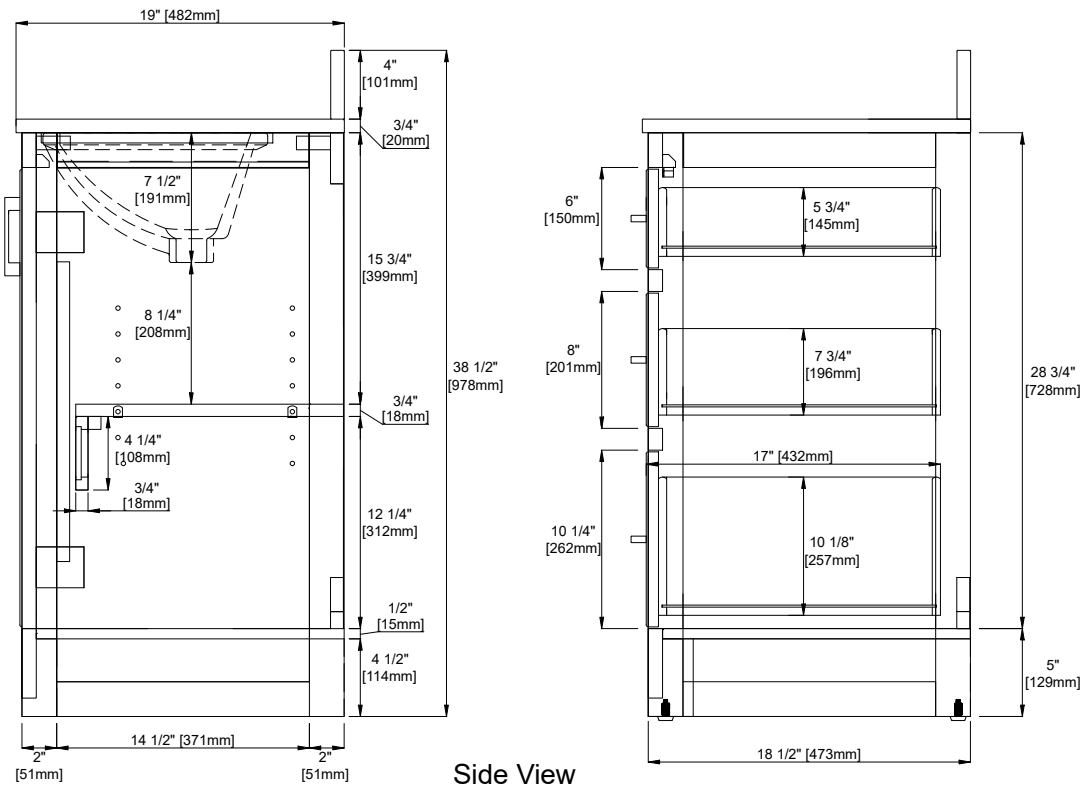

Fits Drain Hole Size: 1-3/8"

Overall Dimensions

Width:36"

Depth:19"

Height: 38-1/2"

ASME A112.19.2-2018/CSA B45.1-18

SINK MODEL: F2014B

CUPC FILE NO: 14592

All dimensions are nominal

36" LUCERNE VANITY

N241-V36-MPW

N241-V36-BW

N241-V36-DPO

N241-V36-SBL

Visit Website for Warranty Information
venadesignsco.com

All dimensions are nominal