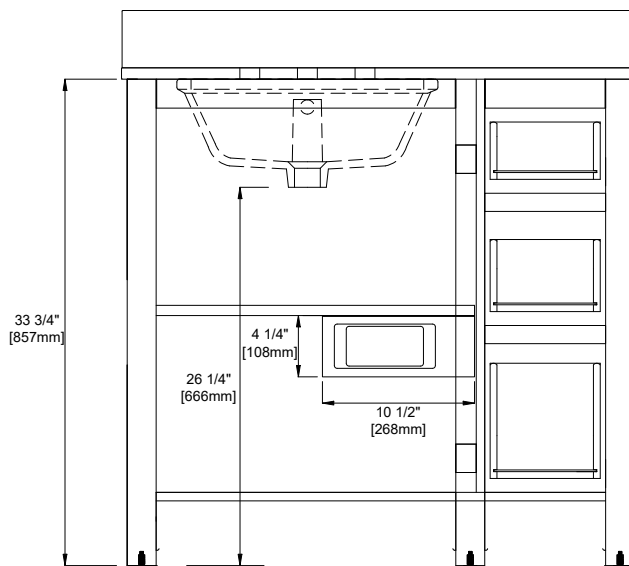

Fits Drain Hole Size: 1-3/8"

Overall Dimensions

Width:36"

Depth:19"

Height: 38-1/2"

ASME A112.19.2-2018/CSA B45.1-18

SINK MODEL: F2014B

CUPC FILE NO: 14592

All dimensions are nominal

36" LUCERNE VANITY

N241-V36-MPW

N241-V36-BW

N241-V36-DPO

N241-V36-SBL

Visit Website for Warranty Information
venadesignsco.com

All dimensions are nominal