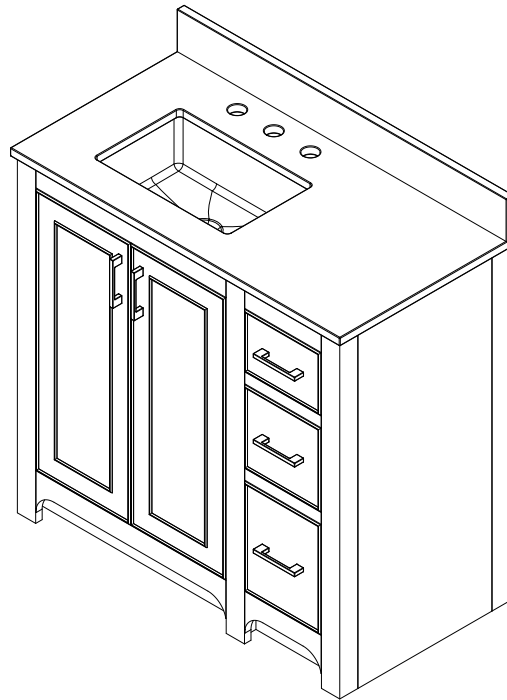

36" LUCERNE VANITY

N241-V36-MPW

N241-V36-BW

N241-V36-DPO

N241-V36-SBL

Visit Website for Warranty Information
venadesignsco.com

Features and Materials

Solids: Yellow Poplar

Veneers: (MPW) Engineered Oak

Panels: MDF

Number of Doors: Two

Number of Drawers: Three

European Soft Close Hinges

Installation: Floor Standing

Assembly Required: Attach the top with sink to the cabinet

Hardware Material and Finish: Zinc Alloy

(MPW,BW, DPO) Champagne Brass (SBL) Satin Nickel

Adjustable levelers

Sink Top Included: Yes

Sink Top Material : Engineered Carrara Marble

Number of Basins: One

Faucet: 8" Widespread -not included

Basin Overflow: Yes - facing front