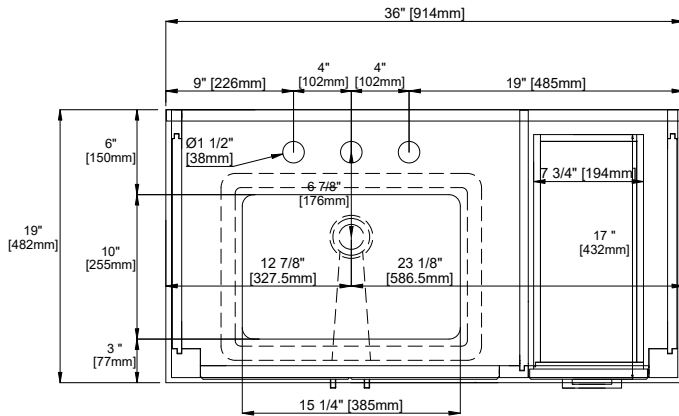

Fits Drain Hole Size: 1-3/8"

Overall Dimensions

Width:36"

Depth:19"

Height: 38-1/2"

ASME A112.19.2-2018/CSA B45.1-18

SINK MODEL: F2014B

CUPC FILE NO: 14592

36" LUCERNE VANITY

N241-V36-MPW

N241-V36-BW

N241-V36-DPO

N241-V36-SBL

Visit Website for Warranty Information
venadesignsco.com

Top View

Front View

All dimensions are nominal

36" LUCERNE VANITY

N241-V36-MPW

N241-V36-BW

N241-V36-DPO

N241-V36-SBL

Visit Website for Warranty Information
venadesignsco.com

All dimensions are nominal