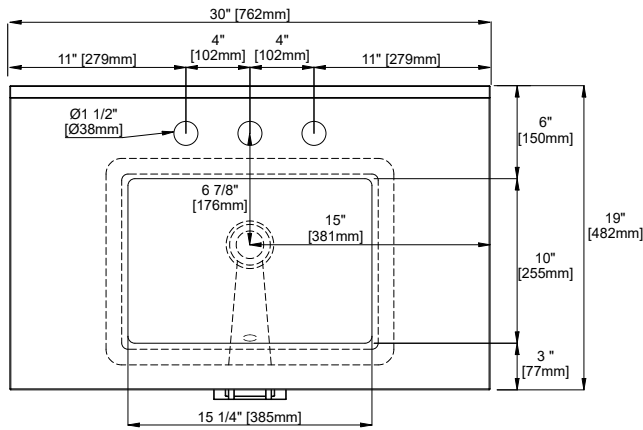

Basin Overflow: Yes - facing front

Fits Drain Hole Size: 1-3/8"

Overall Dimensions

Width:30"

Depth:19"

Height: 38-1/2"

ASME A112.19.2-2018/CSA B45.1-18

SINK MODEL: F2014B

CUPC FILE NO: 14592

All dimensions are nominal

30" LUCERNE VANITY

N241-V30-MPW

N241-V30-BW

N241-V30-DPO

N241-V30-SBL

Visit Website for Warranty Information
venadesignsco.com

Top View

Front View

All dimensions are nominal

30" LUCERNE VANITY

N241-V30-MPW

N241-V30-BW

N241-V30-DPO

N241-V30-SBL

Visit Website for Warranty Information
venadesignsco.com

Side View

Back View

All dimensions are nominal