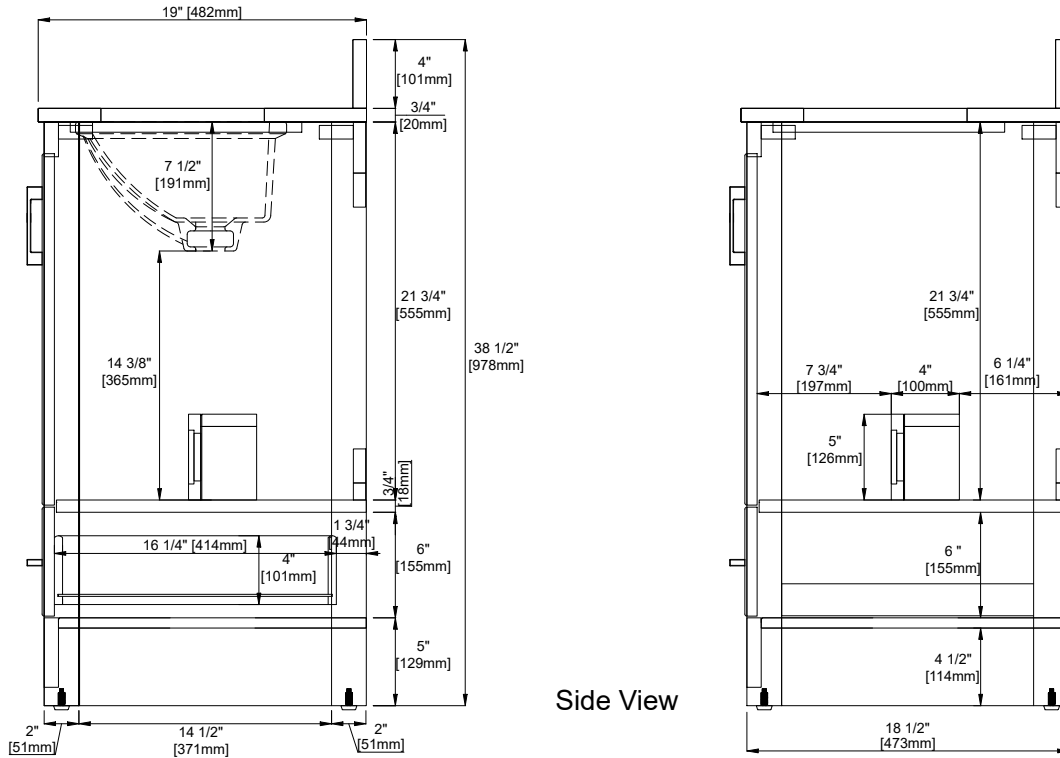

Basin Overflow: Yes - facing front

Fits Drain Hole Size: 1-3/8"

Overall Dimensions

Width:30"

Depth:19"

Height: 38-1/2"

ASME A112.19.2-2018/CSA B45.1-18

SINK MODEL: F2014B

CUPC FILE NO: 14592

All dimensions are nominal

30" LUCERNE VANITY

N241-V30-MPW

N241-V30-BW

N241-V30-DPO

N241-V30-SBL

Visit Website for Warranty Information
venadesignsco.com

Top View

Front View

All dimensions are nominal

30" LUCERNE VANITY

N241-V30-MPW

N241-V30-BW

N241-V30-DPO

N241-V30-SBL

Visit Website for Warranty Information
venadesignsco.com

Side View

Back View

All dimensions are nominal