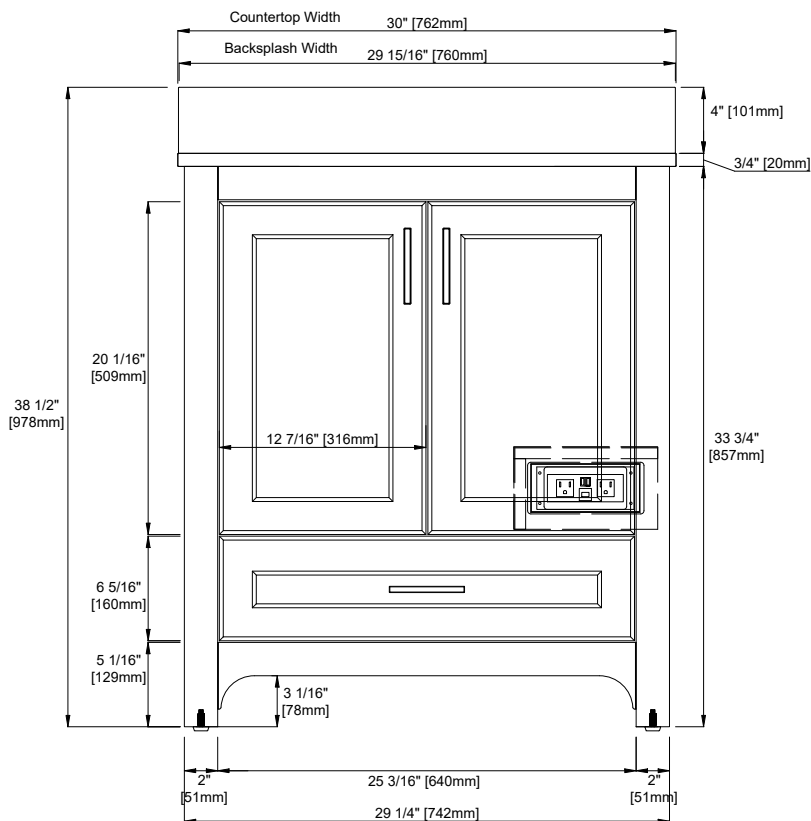

Basin Overflow: Yes - facing front

Fits Drain Hole Size: 1-3/8"

Overall Dimensions

Width:30"

Depth:19"

Height: 38-1/2"

ASME A112.19.2-2018/CSA B45.1-18

SINK MODEL: F2014B

CUPC FILE NO: 14592

All dimensions are nominal

30" LUCERNE VANITY

N241-V30-MPW

N241-V30-BW

N241-V30-DPO

N241-V30-SBL

Visit Website for Warranty Information
venadesignsco.com

Top View

Front View

All dimensions are nominal

30" LUCERNE VANITY

N241-V30-MPW

N241-V30-BW

N241-V30-DPO

N241-V30-SBL

Visit Website for Warranty Information
venadesignsco.com

Side View

Back View

All dimensions are nominal