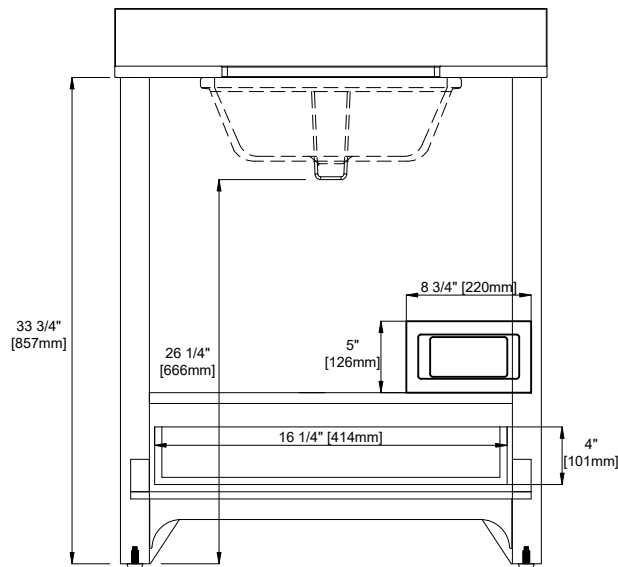

Basin Overflow: Yes - facing front

Fits Drain Hole Size: 1-3/8"

Overall Dimensions

Width:30"

Depth:19"

Height: 38-1/2"

ASME A112.19.2-2018/CSA B45.1-18

SINK MODEL: F2014B

CUPC FILE NO: 14592

All dimensions are nominal

30" LUCERNE VANITY

N241-V30-MPW

N241-V30-BW

N241-V30-DPO

N241-V30-SBL

Visit Website for Warranty Information
venadesignsco.com

Top View

Front View

All dimensions are nominal

30" LUCERNE VANITY

N241-V30-MPW

N241-V30-BW

N241-V30-DPO

N241-V30-SBL

Visit Website for Warranty Information
venadesignsco.com

Side View

Back View

All dimensions are nominal