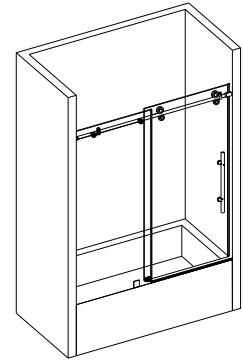

INSTALLATION SPECIFICATION

Item No.	312260-SS-BG
Description	Single sliding
Overall Dimensions	60"X58"
Installation Size Range	56"-60"
Profile Color	Brushed Gold
Glass Thickness	8/25"
Glass Color	Transparent&Easy clean
Gross Weight	120LBS
Certifications	ANSI Z97.1-2015

Villena
Single sliding

All measurements are approximate. Measurements may vary +/- 1/25".