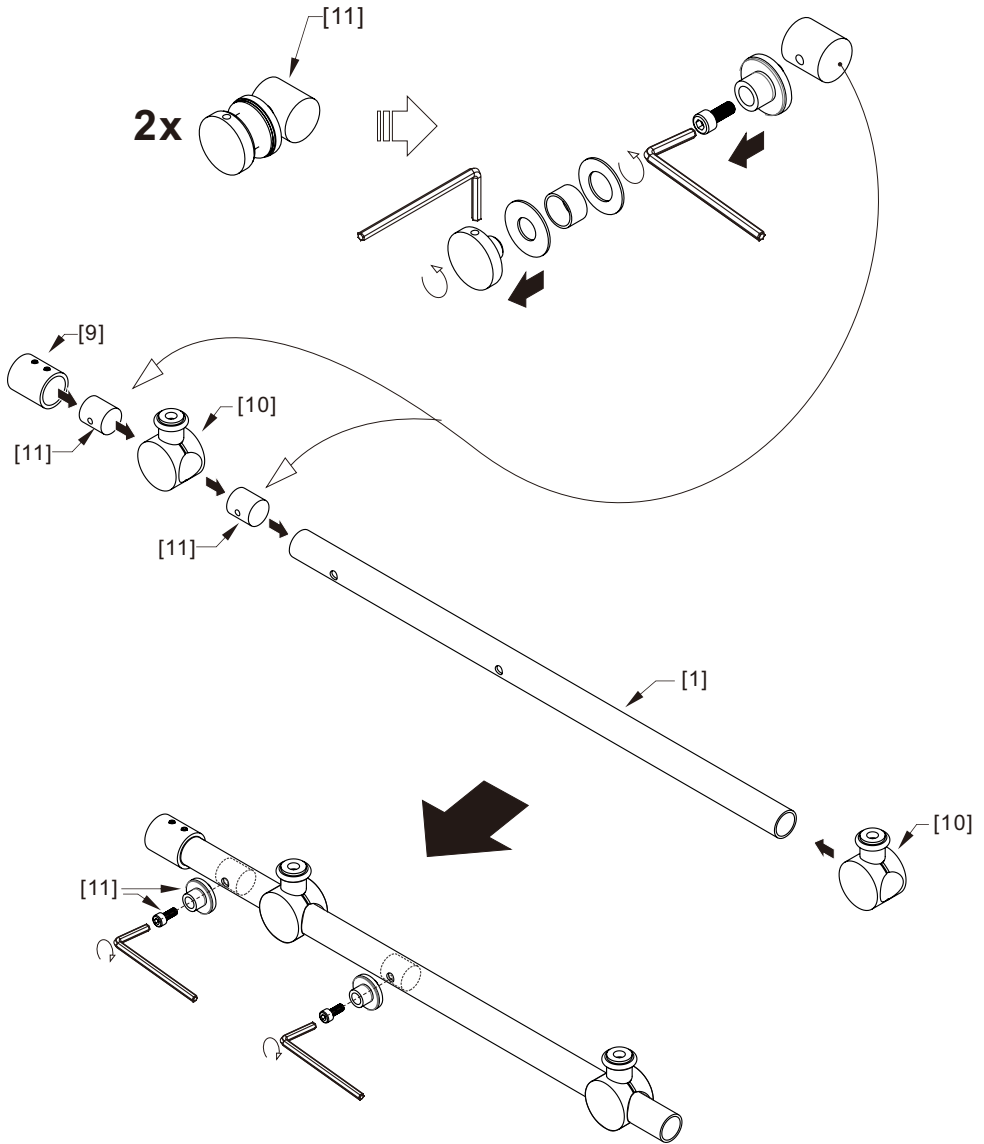

SHOWER ENCLOSURE SINGLE SLIDING & SIDE PANEL INSTALLATION INSTRUCTIONS

319048+36P-MB/319056+36P-MB
319060+36P-MB/319064+36P-MB
319068+36P-MB

IMPORTANT-Please

read and follow all warnings and instructions before using this product. Injury can result from improper use. Save this documents.

● Box Contents-2: 319036-SP-MB

<p>1xInstallation Instruction.</p>	<p>➔</p>	
<p>[16] 1xWall Post.</p>	<p>➔</p>	
<p>[17] 1xInserted Gasket.</p>	<p>➔</p>	
<p>[18] 1xSide Panel.</p>	<p>➔</p>	
<p>[19] 1xWall Post Cover.</p>	<p>➔</p>	
<p>[20A] 1xSide Panel Fastener (L). [20B] 1xSide Panel Fastener (R). [21] 1xU Gasket.</p>	<p>➔</p>	
<p>[22] 1xSupport Bar Fastener.</p>	<p>➔</p>	
<p>[23] 2xScrews ST4x16. [24] 3xScrews ST4x30.</p>	<p>➔</p>	
<p>[14] 4xWall Plugs. [15] 1xScrew ST4x25.</p>	<p>➔</p>	

● Assembly

01

Size	L1
48"(1219mm)	44.4"-48.3"(1127-1228mm)
56"(1422mm)	52.4"-56.3"(1330-1431mm)
60"(1524mm)	56.4"-60.3"(1431-1533mm)
64"(1626mm)	60.4"-64.3"(1533-1635mm)
68"(1727mm)	64.4"-68.3"(1635-1736mm)

Size	L2
36"(914mm)	35-35.8"(889-909mm)

L2

L1

02

04

0

3x

06