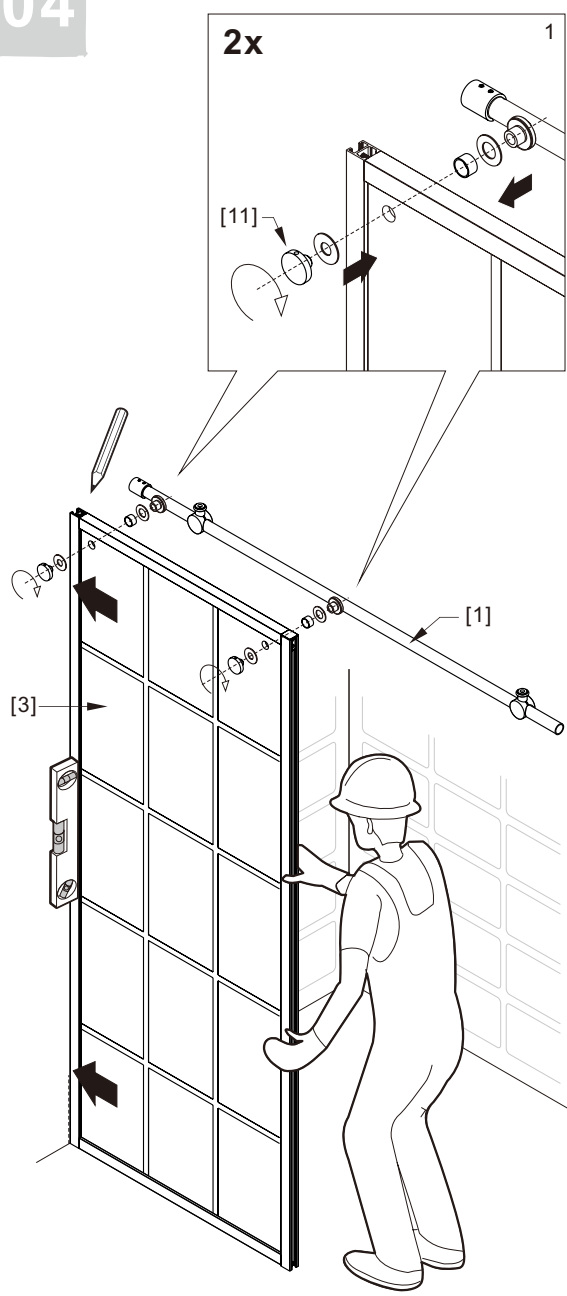

### Notes: Safety glass can not be re-worked.

Please read these instructions carefully before start of installation.

Special care should be taken when drilling walls to avoid hidden pipes or electrical cables.

# ● Assembly

01

Size	L1
48"(1219mm)	44.4"-48.3"(1127-1228mm)
56"(1422mm)	52.4"-56.3"(1330-1431mm)
60"(1524mm)	56.4"-60.3"(1431-1533mm)
64"(1626mm)	60.4"-64.3"(1533-1635mm)
68"(1727mm)	64.4"-68.3"(1635-1736mm)

Size	L2
36"(914mm)	35-35.8"(889-909mm)

L2

L1

02

04

**3x**

06

LH