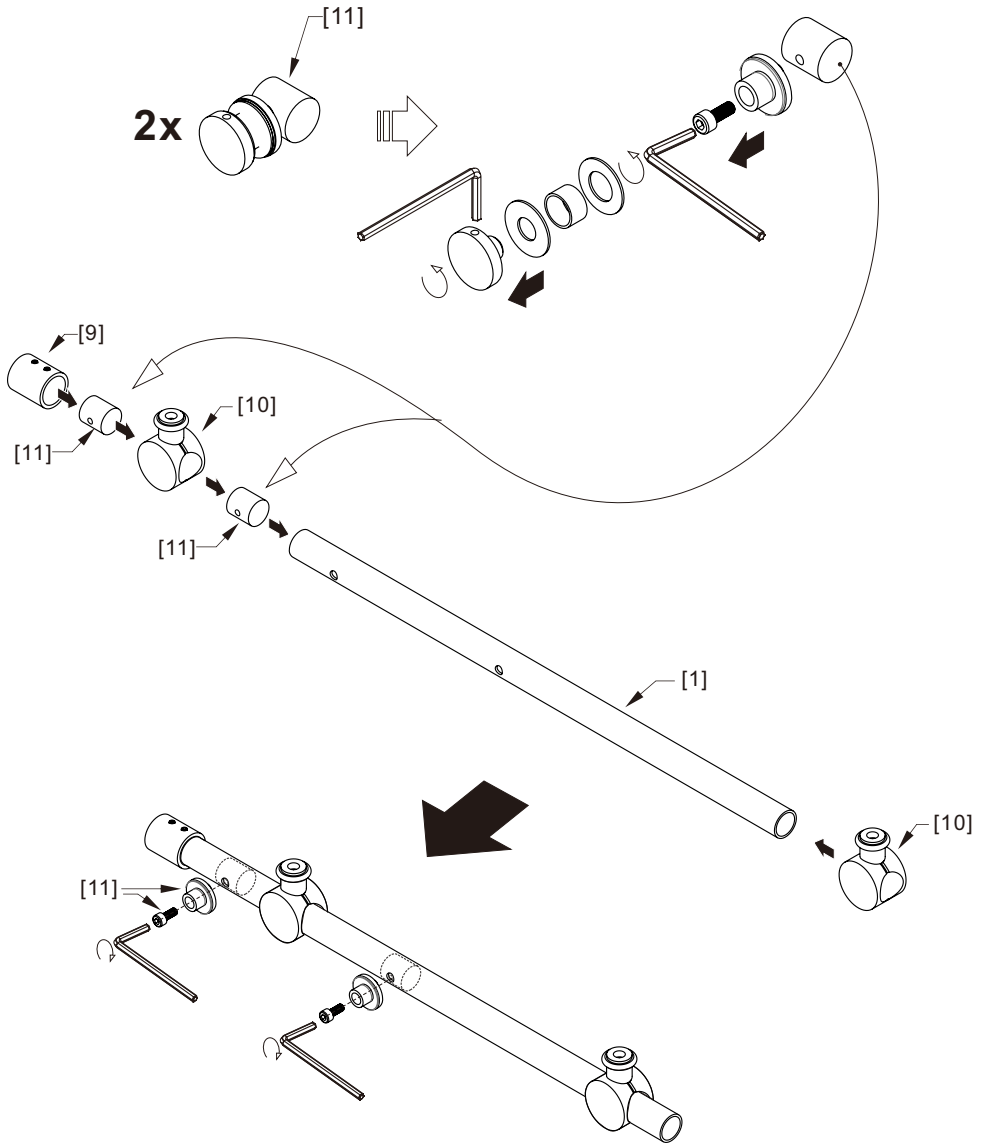

SHOWER ENCLOSURE SINGLE SLIDING & SIDE PANEL INSTALLATION INSTRUCTIONS

319048+36P-MB/319056+36P-MB
319060+36P-MB/319064+36P-MB
319068+36P-MB

IMPORTANT-Please

read and follow all warnings and instructions before using this product. Injury can result from improper use. Save this documents.

● Box Contents-2: 319036-SP-MB

<p>1xInstallation Instruction.</p>	<p>➔</p>	
<p>[16] 1xWall Post.</p>	<p>➔</p>	
<p>[17] 1xInserted Gasket.</p>	<p>➔</p>	
<p>[18] 1xSide Panel.</p>	<p>➔</p>	
<p>[19] 1xWall Post Cover.</p>	<p>➔</p>	
<p>[20A] 1xSide Panel Fastener (L). [20B] 1xSide Panel Fastener (R). [21] 1xU Gasket.</p>	<p>➔</p>	
<p>[22] 1xSupport Bar Fastener.</p>	<p>➔</p>	
<p>[23] 2xScrews ST4x16. [24] 3xScrews ST4x30.</p>	<p>➔</p>	
<p>[14] 4xWall Plugs. [15] 1xScrew ST4x25.</p>	<p>➔</p>	

● Assembly

01

Size	L1
48"(1219mm)	44.4"-48.3"(1127-1228mm)
56"(1422mm)	52.4"-56.3"(1330-1431mm)
60"(1524mm)	56.4"-60.3"(1431-1533mm)
64"(1626mm)	60.4"-64.3"(1533-1635mm)
68"(1727mm)	64.4"-68.3"(1635-1736mm)

Size	L2
36"(914mm)	35-35.8"(889-909mm)

L2

L1

02

04

**3x**

06

LH