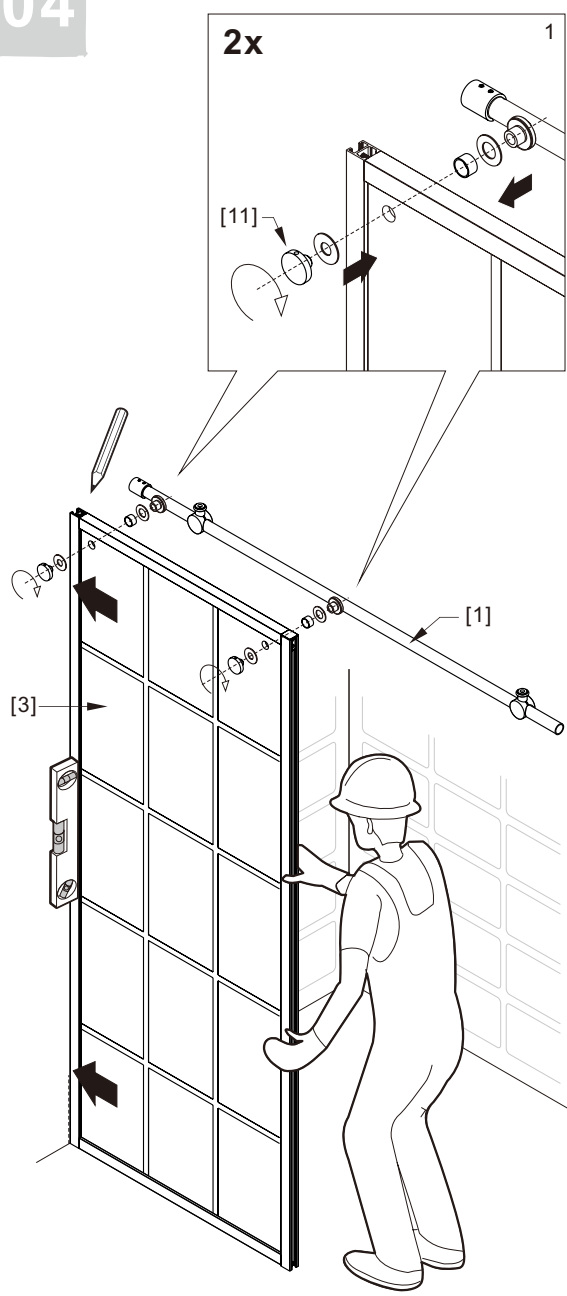

Notes: Safety glass can not be re-worked.

Please read these instructions carefully before start of installation.

Special care should be taken when drilling walls to avoid hidden pipes or electrical cables.

● Assembly

01

Size	L1
48"(1219mm)	44.4"-48.3"(1127-1228mm)
56"(1422mm)	52.4"-56.3"(1330-1431mm)
60"(1524mm)	56.4"-60.3"(1431-1533mm)
64"(1626mm)	60.4"-64.3"(1533-1635mm)
68"(1727mm)	64.4"-68.3"(1635-1736mm)

Size	L2
36"(914mm)	35-35.8"(889-909mm)

L2

L1

02

04

**3x**

06

LH