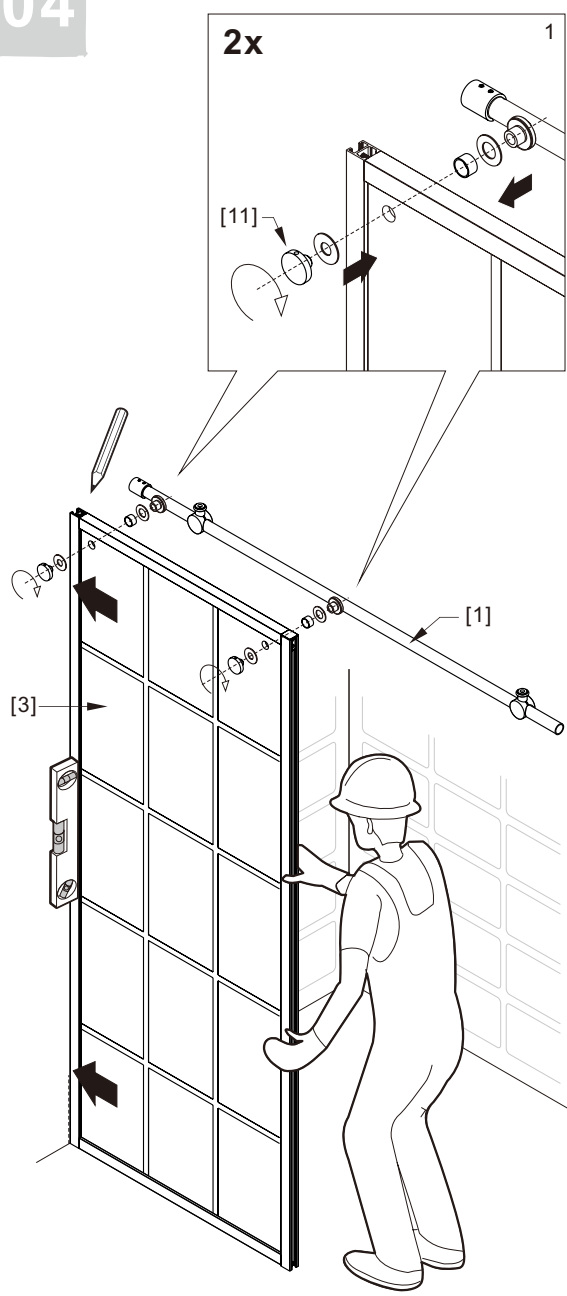

Notes: Safety glass can not be re-worked.

Please read these instructions carefully before start of installation.

Special care should be taken when drilling walls to avoid hidden pipes or electrical cables.

● Assembly

01

Size	L1
48"(1219mm)	44.4"-48.3"(1127-1228mm)
56"(1422mm)	52.4"-56.3"(1330-1431mm)
60"(1524mm)	56.4"-60.3"(1431-1533mm)
64"(1626mm)	60.4"-64.3"(1533-1635mm)
68"(1727mm)	64.4"-68.3"(1635-1736mm)

Size	L2
36"(914mm)	35-35.8"(889-909mm)

L2

L1

02

04

**3x**

06

07