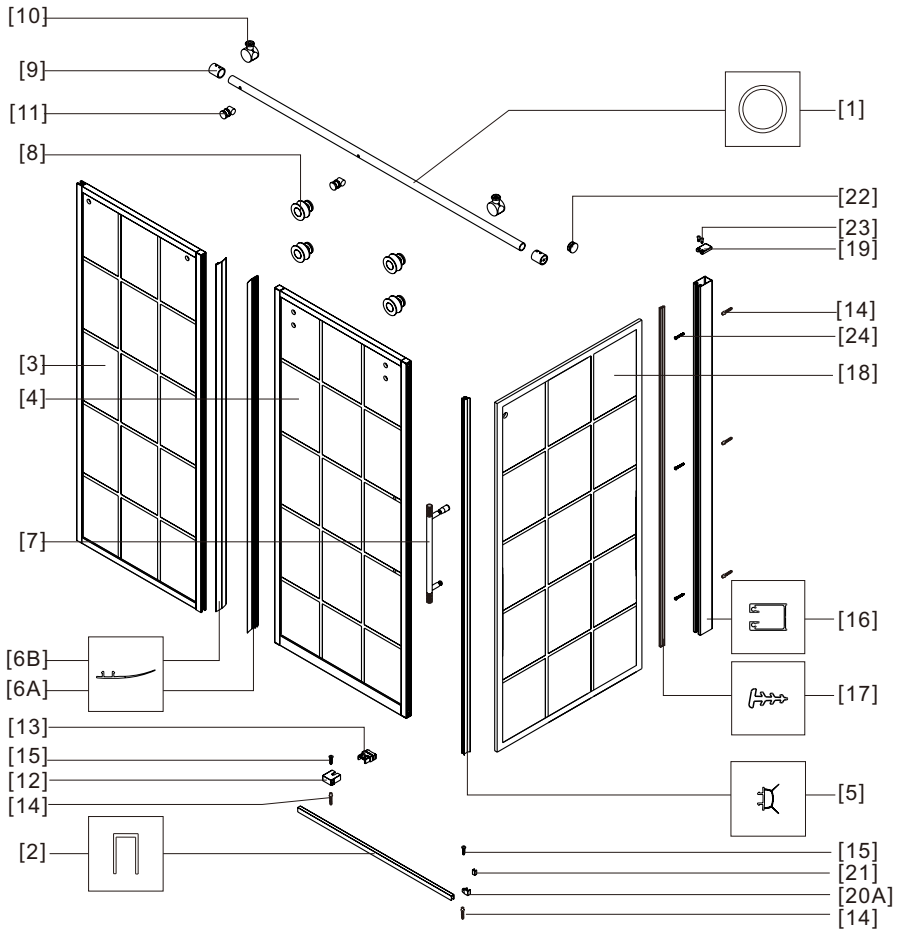

- [1] 1xSupport Bar.
- [2] 1xBottom Threshold.
- [3] 1xFixed Panel.
- [4] 1xDoor Panel.
- [5] 1xClosing Gasket.
- [6A] 1xSide Gasket (Longer).
- [6B] 1xSide Gasket (Shorter).
- [7] 1xHandle Set.
- [8] 4xTop Rollers.
- [9] 2xSupport Bar Wall Brackets.
- [10] 2xAnti-collision Components.
- [11] 2xFasteners.
- [12] 1xBottom Slider A.

- [13] 1xBottom Slider B.
- [14] 1xWall Plug.
- [15] 1xScrew St4x25.
- [16] 1xWall Post.
- [17] 1xSide Panel.
- [18] 1xWall Post Cover.
- [19A] 1xSide Panel Fastener (L).
- [20] 1xU Gasket.
- [21] 1xSupport Bar Fastener.
- [22] 2xScrews ST4x16.
- [23] 3xScrews ST4x30.
- [24] 4xWall Plugs.
- [15] 1xScrew ST4x25.