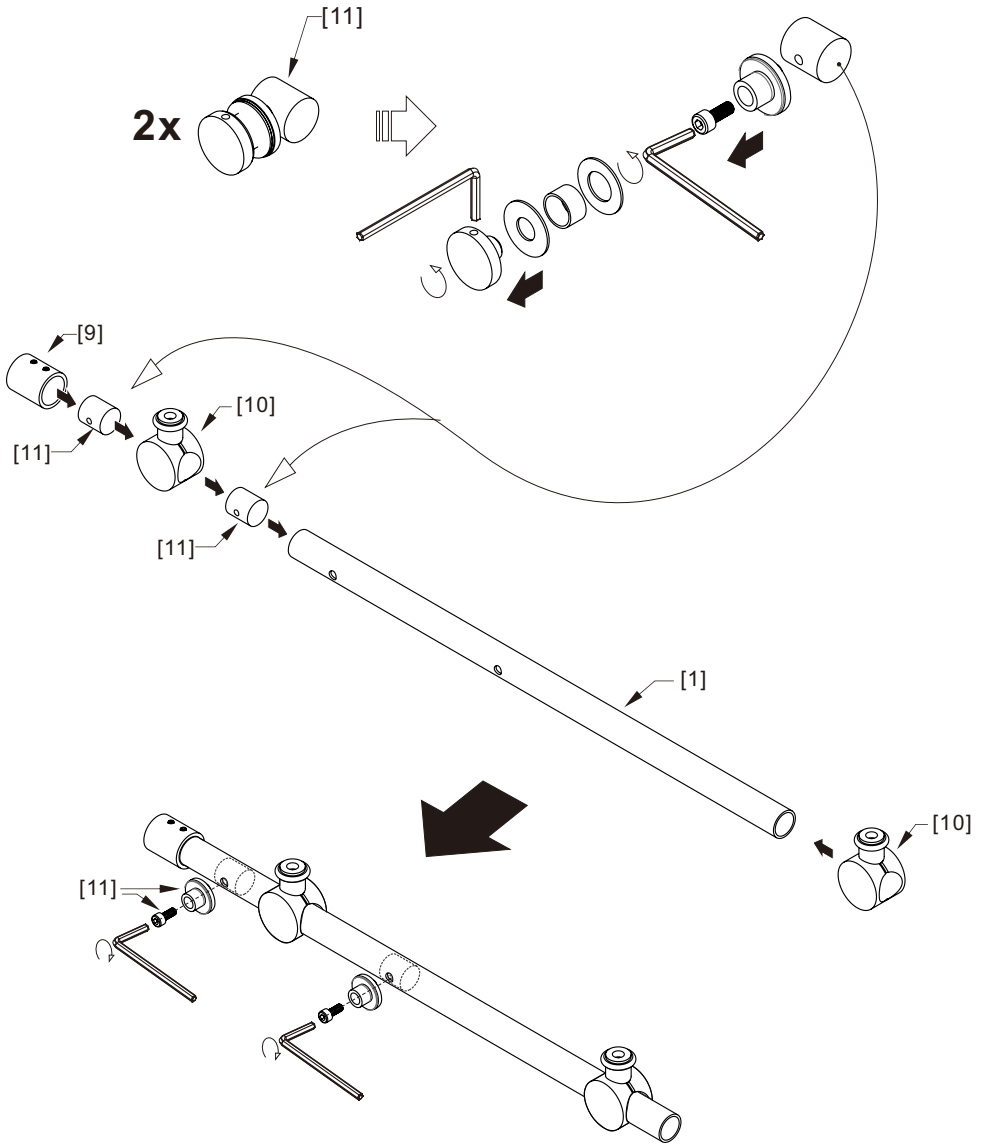

- [13] 1xBottom Slider B.
- [14] 1xWall Plug.
- [15] 1xScrew St4x25.
- [16] 1xWall Post.
- [17] 1xSide Panel.
- [18] 1xWall Post Cover.
- [19A] 1xSide Panel Fastener (L).
- [20] 1xU Gasket.
- [21] 1xSupport Bar Fastener.
- [22] 2xScrews ST4x16.
- [23] 3xScrews ST4x30.
- [24] 4xWall Plugs.
- [15] 1xScrew ST4x25.

● Box Contents-2: 319036-SP-MB

1xInstallation Instruction.	➔	
[16] 1xWall Post.	➔	 
[17] 1xInserted Gasket.	➔	 
[18] 1xSide Panel.	➔	
[19] 1xWall Post Cover.	➔	
[20A] 1xSide Panel Fastener (L). [20B] 1xSide Panel Fastener (R). [21] 1xU Gasket.	➔	
[22] 1xSupport Bar Fastener.	➔	
[23] 2xScrews ST4x16. [24] 3xScrews ST4x30.	➔	
[14] 4xWall Plugs. [15] 1xScrew ST4x25.	➔	

● Assembly

01

Size	L1
48"(1219mm)	44.4"-48.3"(1127-1228mm)
56"(1422mm)	52.4"-56.3"(1330-1431mm)
60"(1524mm)	56.4"-60.3"(1431-1533mm)
64"(1626mm)	60.4"-64.3"(1533-1635mm)
68"(1727mm)	64.4"-68.3"(1635-1736mm)

Size	L2
36"(914mm)	35-35.8"(889-909mm)

L2

L1

02

04

0

3x

06