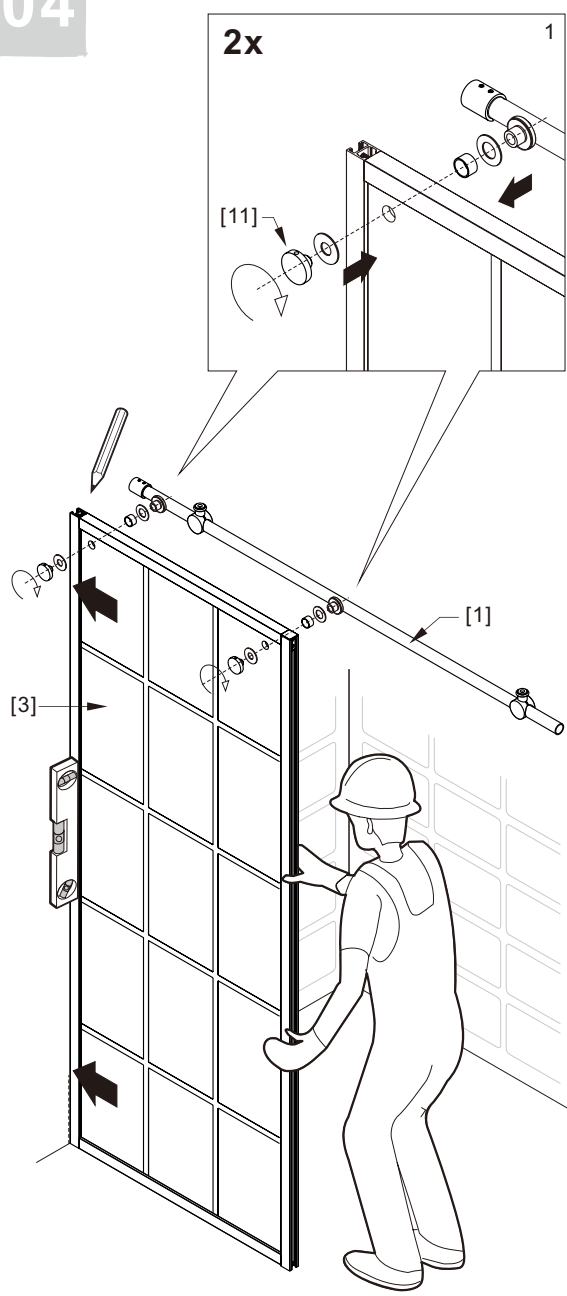

Notes: Safety glass can not be re-worked.

Please read these instructions carefully before start of installation.

Special care should be taken when drilling walls to avoid hidden pipes or electrical cables.

● Assembly

01

Size	L1
48"(1219mm)	44.4"-48.3"(1127-1228mm)
56"(1422mm)	52.4"-56.3"(1330-1431mm)
60"(1524mm)	56.4"-60.3"(1431-1533mm)
64"(1626mm)	60.4"-64.3"(1533-1635mm)
68"(1727mm)	64.4"-68.3"(1635-1736mm)

Size	L2
36"(914mm)	35-35.8"(889-909mm)

L2

L1

02

04

0

3x

06