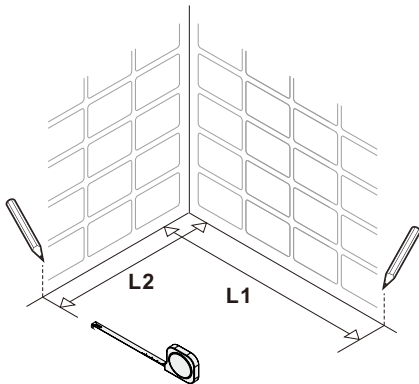

● Box Contents-2: 319036-SP-MB

1xInstallation Instruction.	➔	
[16] 1xWall Post.	➔	 
[17] 1xInserted Gasket.	➔	 
[18] 1xSide Panel.	➔	
[19] 1xWall Post Cover.	➔	
[20A] 1xSide Panel Fastener (L). [20B] 1xSide Panel Fastener (R). [21] 1xU Gasket.	➔	
[22] 1xSupport Bar Fastener.	➔	
[23] 2xScrews ST4x16. [24] 3xScrews ST4x30.	➔	
[14] 4xWall Plugs. [15] 1xScrew ST4x25.	➔	

● Assembly

01

Size	L1
48"(1219mm)	44.4"-48.3"(1127-1228mm)
56"(1422mm)	52.4"-56.3"(1330-1431mm)
60"(1524mm)	56.4"-60.3"(1431-1533mm)
64"(1626mm)	60.4"-64.3"(1533-1635mm)
68"(1727mm)	64.4"-68.3"(1635-1736mm)

Size	L2
36"(914mm)	35-35.8"(889-909mm)

L2

L1

02

04

0

3x

06