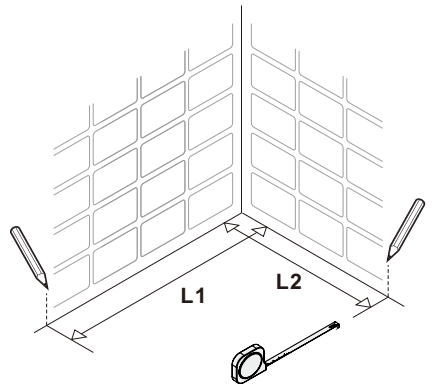

● Assembly

01

Size	L1
48"(1219mm)	44.4"-48.3"(1127-1228mm)
56"(1422mm)	52.4"-56.3"(1330-1431mm)
60"(1524mm)	56.4"-60.3"(1431-1533mm)
64"(1626mm)	60.4"-64.3"(1533-1635mm)
68"(1727mm)	64.4"-68.3"(1635-1736mm)

Size	L2
36"(914mm)	35-35.8"(889-909mm)

L2

L1