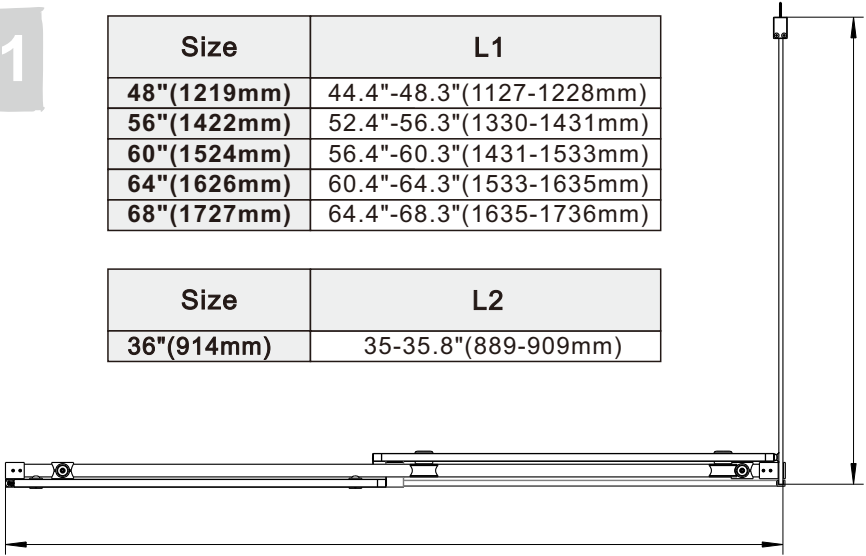

● Box Contents-2: 319036-SP-MB

1xInstallation Instruction.	➔	
[16] 1xWall Post.	➔	 
[17] 1xInserted Gasket.	➔	 
[18] 1xSide Panel.	➔	
[19] 1xWall Post Cover.	➔	
[20A] 1xSide Panel Fastener (L). [20B] 1xSide Panel Fastener (R). [21] 1xU Gasket.	➔	
[22] 1xSupport Bar Fastener.	➔	
[23] 2xScrews ST4x16. [24] 3xScrews ST4x30.	➔	
[14] 4xWall Plugs. [15] 1xScrew ST4x25.	➔	

● Assembly

01

Size	L1
48"(1219mm)	44.4"-48.3"(1127-1228mm)
56"(1422mm)	52.4"-56.3"(1330-1431mm)
60"(1524mm)	56.4"-60.3"(1431-1533mm)
64"(1626mm)	60.4"-64.3"(1533-1635mm)
68"(1727mm)	64.4"-68.3"(1635-1736mm)

Size	L2
36"(914mm)	35-35.8"(889-909mm)

L2

L1

02

04

0

3x

06