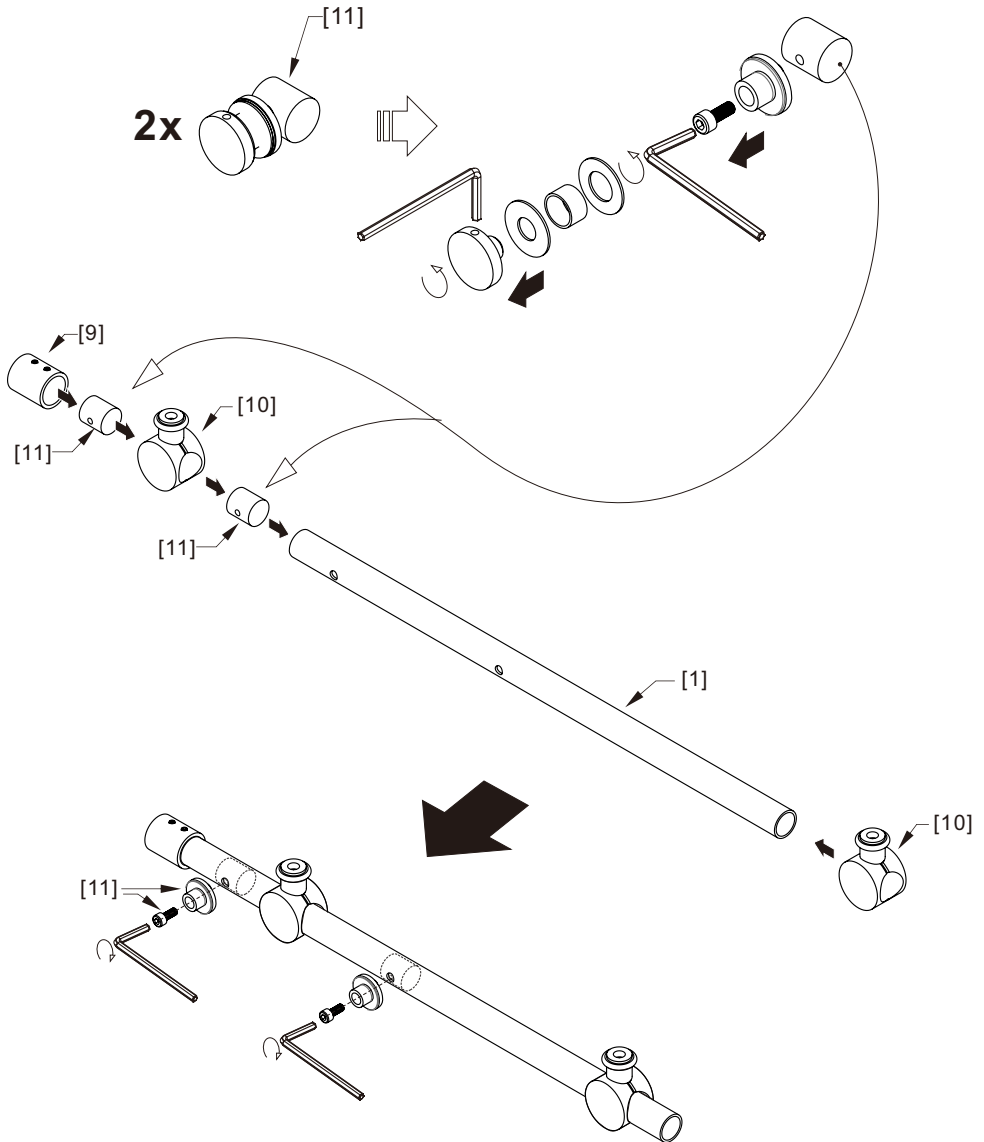

## ● Box Contents-2: 320036-SP-MB

1xInstallation Instruction.	➔	
[16] 1xWall Post.	➔	 
[17] 1xInserted Gasket.	➔	 
[18] 1xSide Panel.	➔	
[19] 1xWall Post Cover.	➔	
[20A] 1xSide Panel Fastener (L). [20B] 1xSide Panel Fastener (R). [21] 1xU Gasket.	➔	
[22] 1xSupport Bar Fastener.	➔	
[23] 2xScrews ST4x16. [24] 3xScrews ST4x30.	➔	
[14] 4xWall Plugs. [15] 1xScrew ST4x25.	➔	

# ● Assembly

01

Size	L1
48"(1219mm)	44.4"-48.3"(1127-1228mm)
56"(1422mm)	52.4"-56.3"(1330-1431mm)
60"(1524mm)	56.4"-60.3"(1431-1533mm)
64"(1626mm)	60.4"-64.3"(1533-1635mm)
68"(1727mm)	64.4"-68.3"(1635-1736mm)

Size	L2
36"(914mm)	35-35.8"(889-909mm)

L2

L1

LH

RH

02

04

0