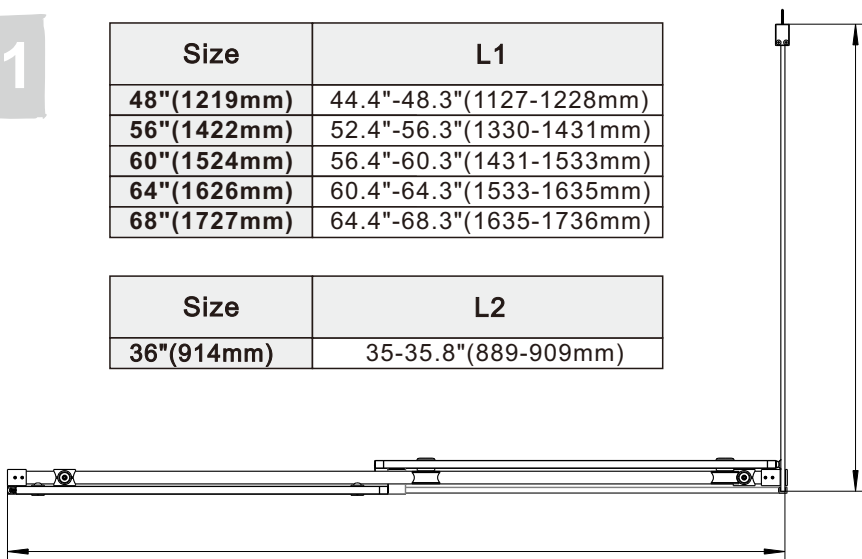

## ● Box Contents-2: 320036-SP-MB

1xInstallation Instruction.	➔	
[16] 1xWall Post.	➔	 
[17] 1xInserted Gasket.	➔	 
[18] 1xSide Panel.	➔	
[19] 1xWall Post Cover.	➔	
[20A] 1xSide Panel Fastener (L). [20B] 1xSide Panel Fastener (R). [21] 1xU Gasket.	➔	
[22] 1xSupport Bar Fastener.	➔	
[23] 2xScrews ST4x16. [24] 3xScrews ST4x30.	➔	
[14] 4xWall Plugs. [15] 1xScrew ST4x25.	➔	

# ● Assembly

01

Size	L1
48"(1219mm)	44.4"-48.3"(1127-1228mm)
56"(1422mm)	52.4"-56.3"(1330-1431mm)
60"(1524mm)	56.4"-60.3"(1431-1533mm)
64"(1626mm)	60.4"-64.3"(1533-1635mm)
68"(1727mm)	64.4"-68.3"(1635-1736mm)

Size	L2
36"(914mm)	35-35.8"(889-909mm)

L2

L1

LH

RH

02

04

0