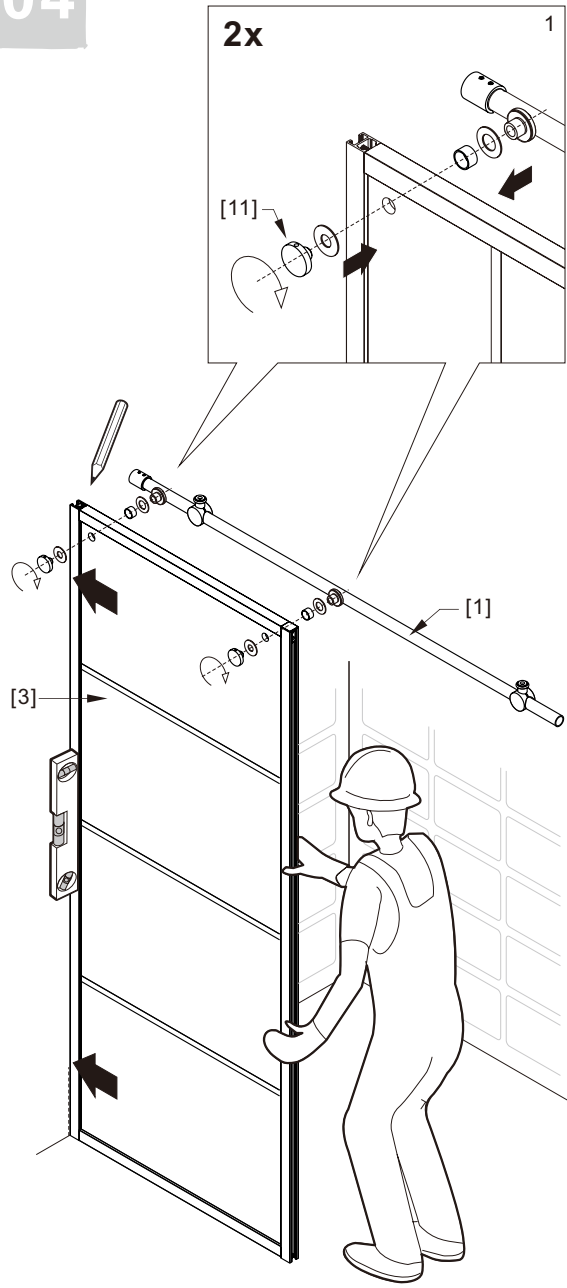

### Notes: Safety glass can not be re-worked.

Please read these instructions carefully before start of installation.

Special care should be taken when drilling walls to avoid hidden pipes or electrical cables.

# ● Assembly

01

Size	L1
48"(1219mm)	44.4"-48.3"(1127-1228mm)
56"(1422mm)	52.4"-56.3"(1330-1431mm)
60"(1524mm)	56.4"-60.3"(1431-1533mm)
64"(1626mm)	60.4"-64.3"(1533-1635mm)
68"(1727mm)	64.4"-68.3"(1635-1736mm)

Size	L2
36"(914mm)	35-35.8"(889-909mm)

L2

L1

LH

RH

02

04

0