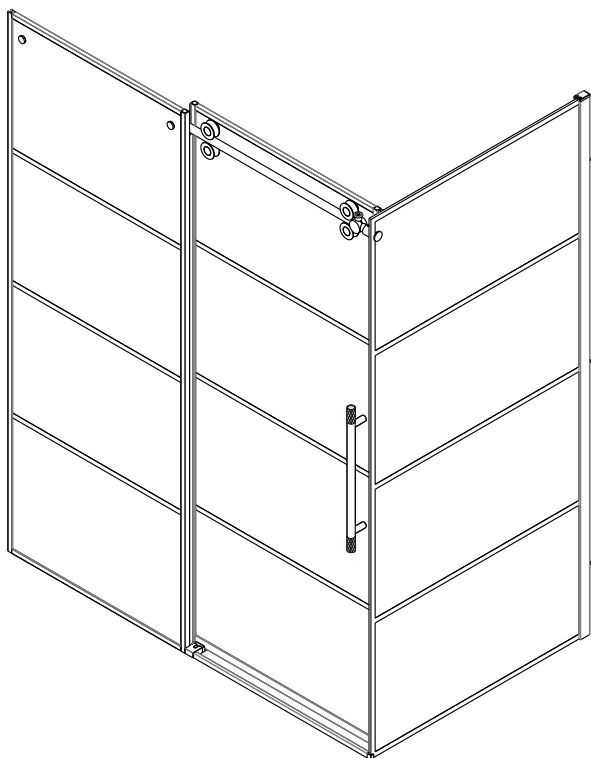

# SHOWER ENCLOSURE SINGLE SLIDING & SIDE PANEL INSTALLATION INSTRUCTIONS

320048+36P-MB/320056+36P-MB  
320060+36P-MB/320064+36P-MB  
320068+36P-MB