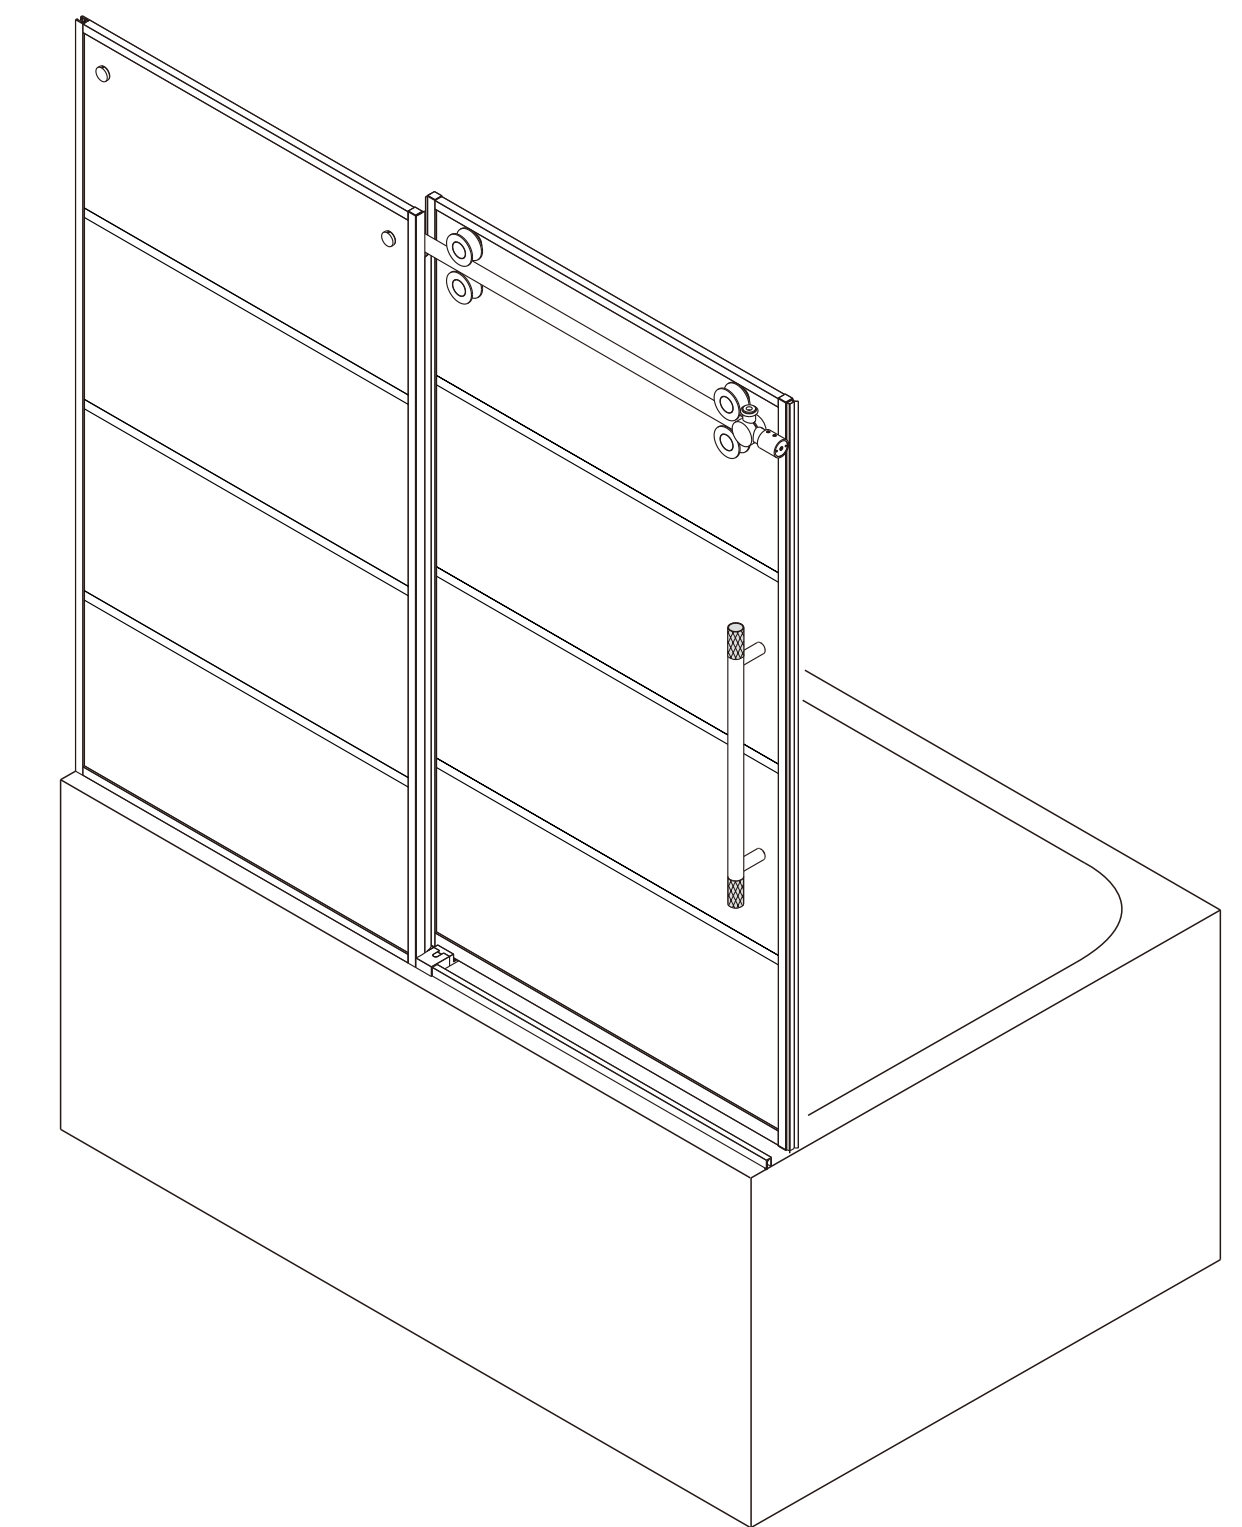

INSTALLATION SPECIFICATION

Item No.	320160-SS-MB
Description	Single sliding
Overall Dimensions	60"x66"
Installation Size Range	56"-60"
Profile Color	Matte Black
Glass Thickness	8/25"
Glass Color	Silk-screened&Easy clean
Gross Weight	131 LBS
Certifications	ANSI Z97.1-2015

All measurements are approximate. Measurements may vary +/- 1/25".

Losar
Single sliding