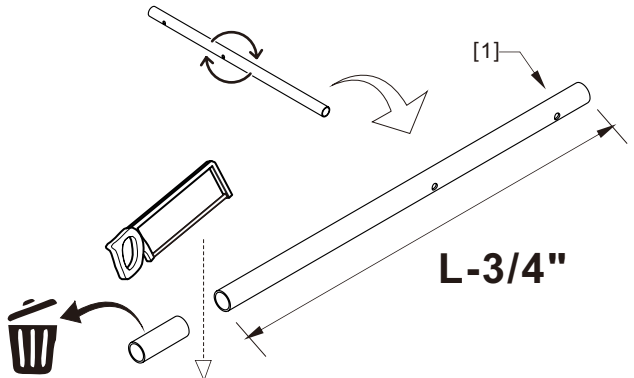

● Box Contents:

1xInstallation Instruction.	➔	
[1] 1xSupport Bar.	➔	
[2] 1xBottom Threshold.	➔	
[3] 1xFixed Panel.	➔	
[4] 1xDoor Panel.	➔	
[5] 1xClosing Gasket.	➔	
[6A] 1xSide Gasket (Longer). [6B] 1xSide Gasket (Shorter).	➔	
[7] 1xHandle Set.	➔	
[8] 4xTop Rollers.	➔	
[9] 2xSupport Bar Wall Brackets.	➔	
[10] 2xAnti-collision Components.	➔	
[11] 2xFasteners.	➔	
[12] 1xBottom Slider A. [13] 1xBottom Slider B.	➔	
[14] 1xWall Plug. [15] 1xScrew ST4x25.	➔	

● Assembly

01

Size	L
48"(1219mm)	44"-48"(1118-1219mm)
56"(1422mm)	52"-56"(1321-1422mm)
60"(1524mm)	56"-60"(1422-1524mm)
64"(1626mm)	60"-64"(1524-1626mm)
68"(1727mm)	64"-68"(1626-1727mm)

02

LH

RH

04

2x