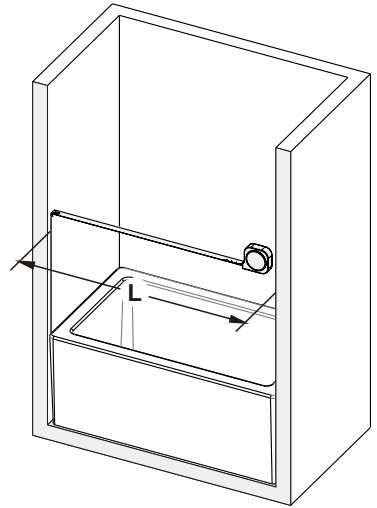

- [8] 4xTop Rollers.
- [9] 2xSupport Bar Wall Brackets.
- [10] 2xAnti-collision Components.
- [11] 2xFasteners.
- [12] 1xBottom Slider A.
- [13] 1xBottom Slider B.
- [14] 1xWall Plug.
- [15] 1xScrew ST4x25.

● Box Contents:

1xInstallation Instruction.	➔	
[1] 1xSupport Bar.	➔	
[2] 1xBottom Threshold.	➔	
[3] 1xFixed Panel.	➔	
[4] 1xDoor Panel.	➔	
[5] 1xClosing Gasket.	➔	
[6A] 1xSide Gasket (Longer). [6B] 1xSide Gasket (Shorter).	➔	
[7] 1xHandle Set.	➔	
[8] 4xTop Rollers.	➔	
[9] 2xSupport Bar Wall Brackets.	➔	
[10] 2xAnti-collision Components.	➔	
[11] 2xFasteners.	➔	
[12] 1xBottom Slider A. [13] 1xBottom Slider B.	➔	
[14] 1xWall Plug. [15] 1xScrew ST4x25.	➔	

● Assembly

01

Size	L
48"(1219mm)	44"-48"(1118-1219mm)
56"(1422mm)	52"-56"(1321-1422mm)
60"(1524mm)	56"-60"(1422-1524mm)
64"(1626mm)	60"-64"(1524-1626mm)
68"(1727mm)	64"-68"(1626-1727mm)

02

LH

RH

04

2x