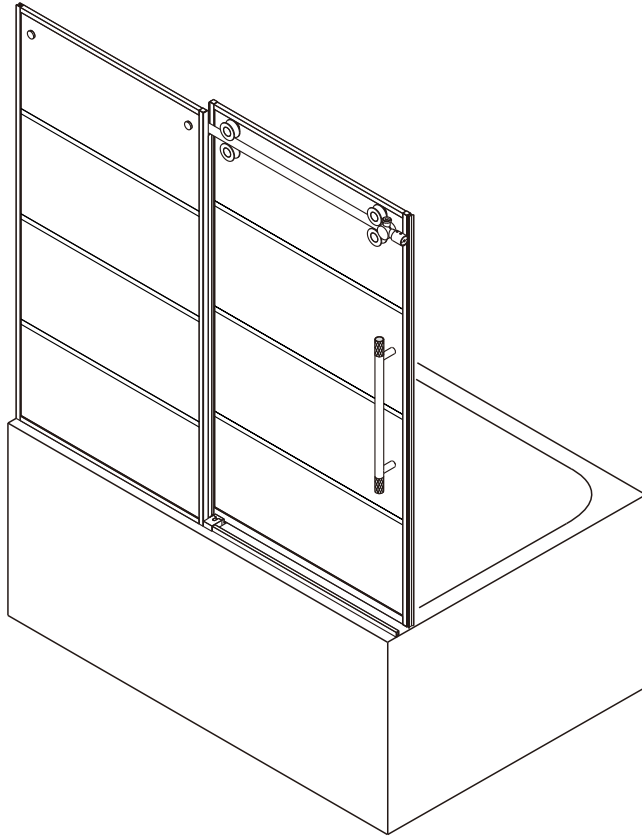

SHOWER ENCLOSURE SINGLE SLIDING INSTALLATION INSTRUCTIONS

320160-SS-MB

IMPORTANT-Please

read and follow all warnings and instructions before using this product. Injury can result from improper use. Save this documents.

Notes: Safety glass can not be re-worked.

Please read these instructions carefully before start of installation.

Special care should be taken when drilling walls to avoid hidden pipes or electrical cables.