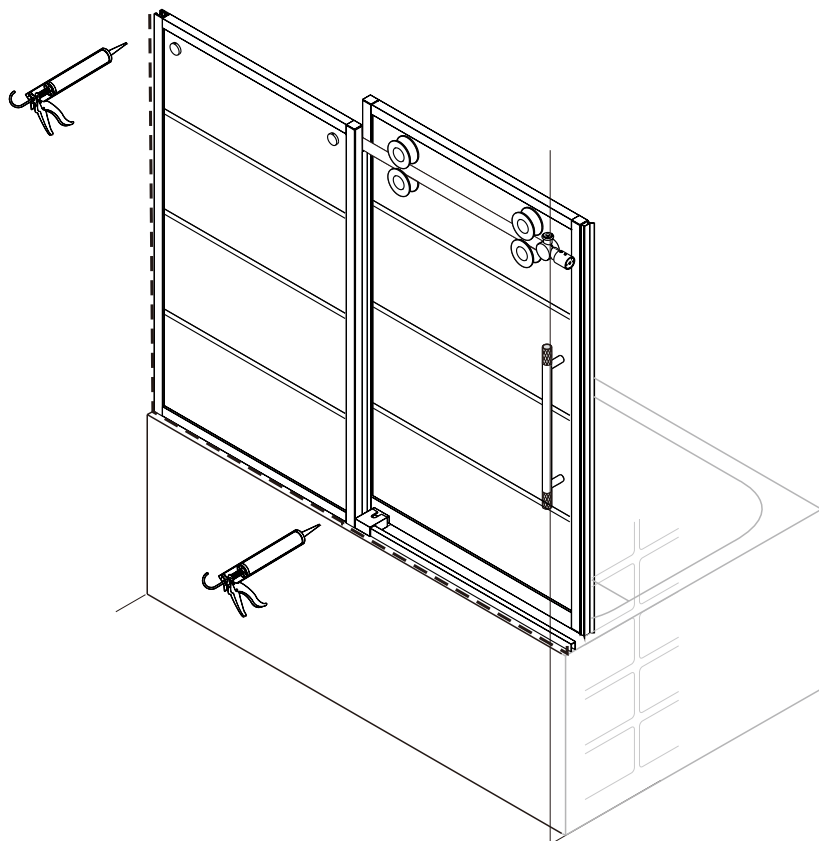

14

- Do not use the shower enclosure for at least 24 hours in order to allow the silicone sealant to cure fully.