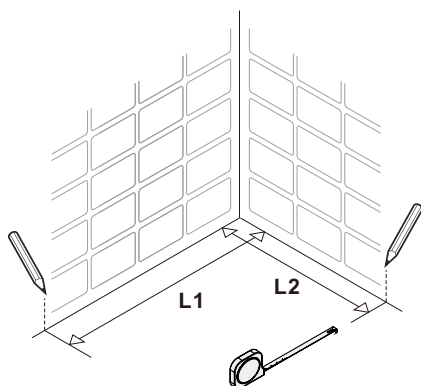

● Assembly

01

Size	L1
48"(1219mm)	44.4"-48.3"(1127-1228mm)
56"(1422mm)	52.4"-56.3"(1330-1431mm)
60"(1524mm)	56.4"-60.3"(1431-1533mm)
64"(1626mm)	60.4"-64.3"(1533-1635mm)
68"(1727mm)	64.4"-68.3"(1635-1736mm)

Size	L2
36"(914mm)	35-35.8"(889-909mm)

L2

L1