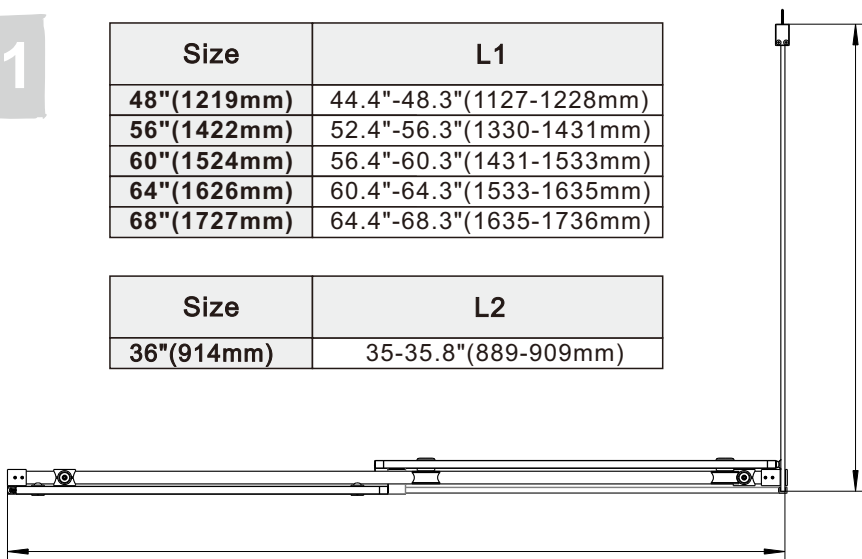

## ● Box Contents-2: 320036-SP-MB

1xInstallation Instruction.	➔	
[16] 1xWall Post.	➔	 
[17] 1xInserted Gasket.	➔	 
[18] 1xSide Panel.	➔	
[19] 1xWall Post Cover.	➔	
[20A] 1xSide Panel Fastener (L). [20B] 1xSide Panel Fastener (R). [21] 1xU Gasket.	➔	
[22] 1xSupport Bar Fastener.	➔	
[23] 2xScrews ST4x16. [24] 3xScrews ST4x30.	➔	
[14] 4xWall Plugs. [15] 1xScrew ST4x25.	➔	

# ● Assembly

01

Size	L1
48"(1219mm)	44.4"-48.3"(1127-1228mm)
56"(1422mm)	52.4"-56.3"(1330-1431mm)
60"(1524mm)	56.4"-60.3"(1431-1533mm)
64"(1626mm)	60.4"-64.3"(1533-1635mm)
68"(1727mm)	64.4"-68.3"(1635-1736mm)

Size	L2
36"(914mm)	35-35.8"(889-909mm)

L2

L1

02

04

0

3x

06