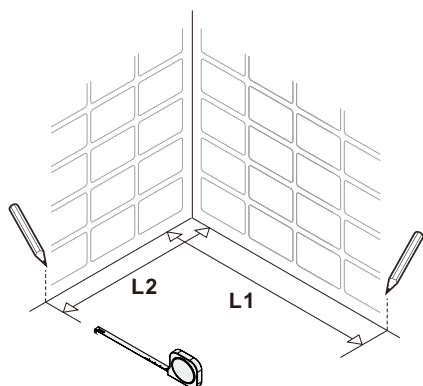

## ● Box Contents-2: 320036-SP-MB

1xInstallation Instruction.	➔	
[16] 1xWall Post.	➔	 
[17] 1xInserted Gasket.	➔	 
[18] 1xSide Panel.	➔	
[19] 1xWall Post Cover.	➔	
[20A] 1xSide Panel Fastener (L). [20B] 1xSide Panel Fastener (R). [21] 1xU Gasket.	➔	
[22] 1xSupport Bar Fastener.	➔	
[23] 2xScrews ST4x16. [24] 3xScrews ST4x30.	➔	
[14] 4xWall Plugs. [15] 1xScrew ST4x25.	➔	

# ● Assembly

01

Size	L1
48"(1219mm)	44.4"-48.3"(1127-1228mm)
56"(1422mm)	52.4"-56.3"(1330-1431mm)
60"(1524mm)	56.4"-60.3"(1431-1533mm)
64"(1626mm)	60.4"-64.3"(1533-1635mm)
68"(1727mm)	64.4"-68.3"(1635-1736mm)

Size	L2
36"(914mm)	35-35.8"(889-909mm)

L2

L1

02

04

0

3x

06