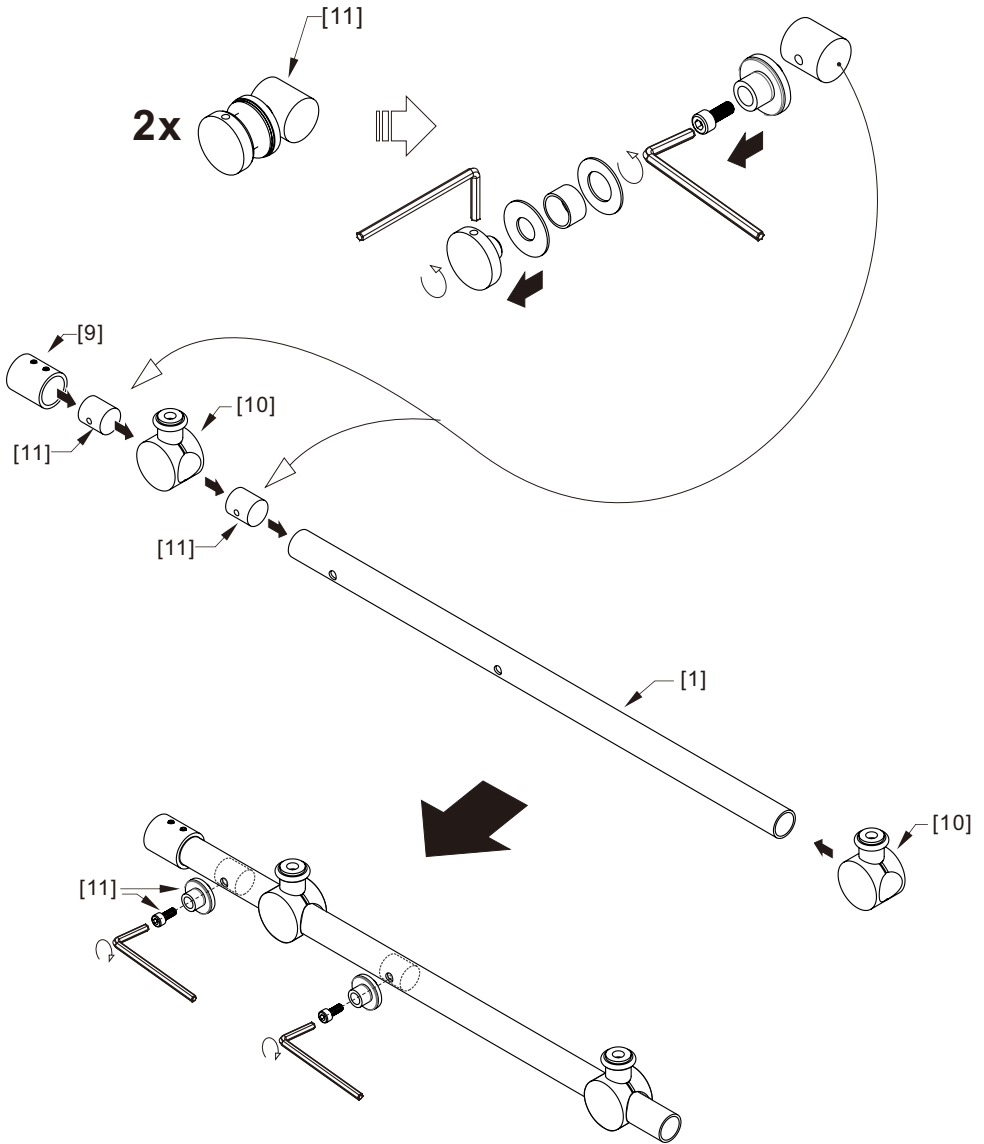

## ● Box Contents-2: 320036-SP-MB

1xInstallation Instruction.	➔	
[16] 1xWall Post.	➔	 
[17] 1xInserted Gasket.	➔	 
[18] 1xSide Panel.	➔	
[19] 1xWall Post Cover.	➔	
[20A] 1xSide Panel Fastener (L). [20B] 1xSide Panel Fastener (R). [21] 1xU Gasket.	➔	
[22] 1xSupport Bar Fastener.	➔	
[23] 2xScrews ST4x16. [24] 3xScrews ST4x30.	➔	
[14] 4xWall Plugs. [15] 1xScrew ST4x25.	➔	

# ● Assembly

01

Size	L1
48"(1219mm)	44.4"-48.3"(1127-1228mm)
56"(1422mm)	52.4"-56.3"(1330-1431mm)
60"(1524mm)	56.4"-60.3"(1431-1533mm)
64"(1626mm)	60.4"-64.3"(1533-1635mm)
68"(1727mm)	64.4"-68.3"(1635-1736mm)

Size	L2
36"(914mm)	35-35.8"(889-909mm)

L2

L1

02

04

0

3x

06