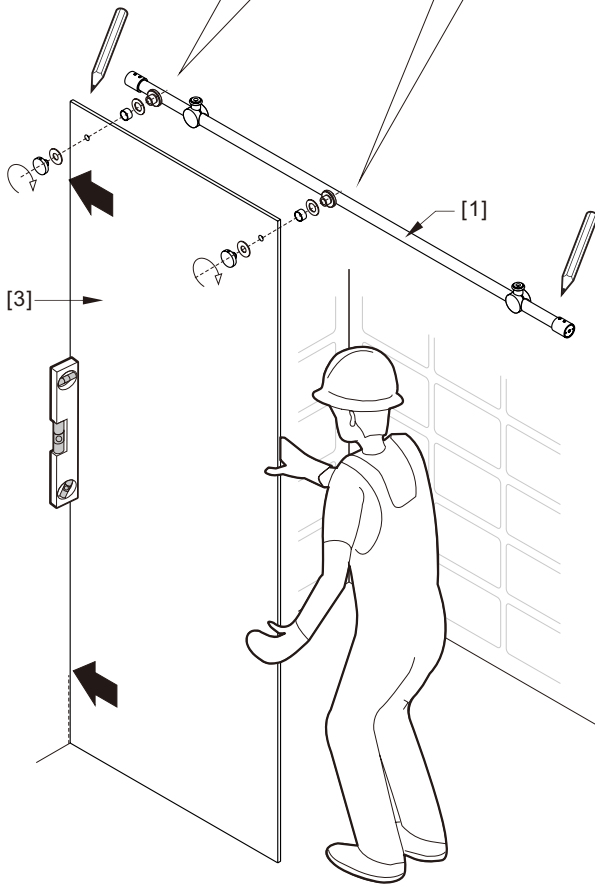

### **Notes: Safety glass can not be re-worked.**

Please read these instructions carefully before start of installation.

Special care should be taken when drilling walls to avoid hidden pipes or electrical cables.

Size	L2
36"(914mm)	35-35.8"(889-909mm)

02

LH

RH

2x

2x

**3x**

06