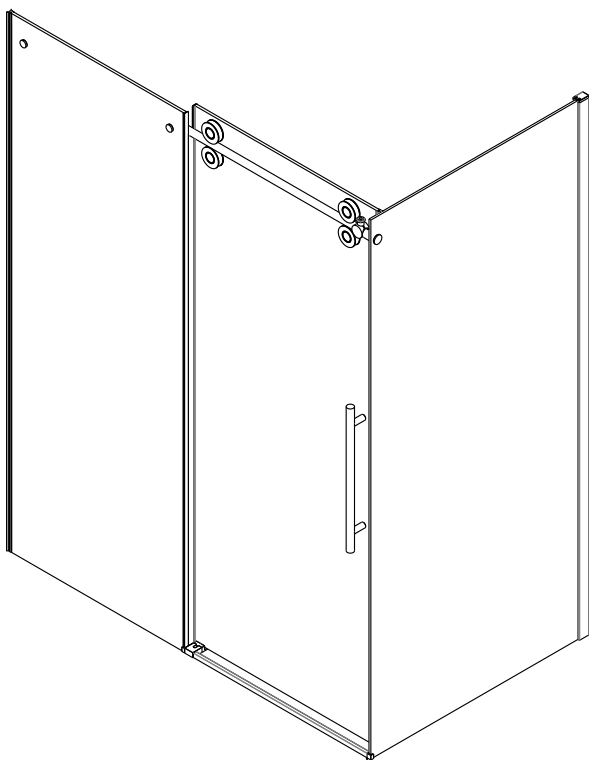

# SHOWER ENCLOSURE SINGLE SLIDING & SIDE PANEL INSTALLATION INSTRUCTIONS

321048+36P-MB/321056+36P-MB  
321060+36P-MB/321064+36P-MB  
321068+36P-MB