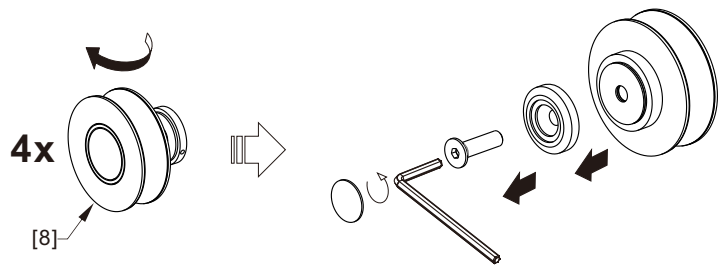

# 08

09

LH

RH

10

11

12

- Do not use the shower enclosure for at least 24 hours in order to allow the silicone sealant to cure fully.