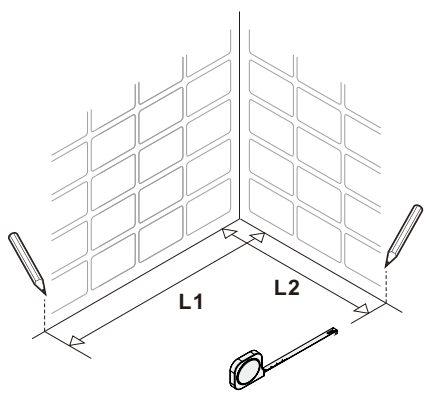

● Assembly

01

Size	L1
48"(1219mm)	44.4"-48.3"(1127-1228mm)
56"(1422mm)	52.4"-56.3"(1330-1431mm)
60"(1524mm)	56.4"-60.3"(1431-1533mm)
64"(1626mm)	60.4"-64.3"(1533-1635mm)
68"(1727mm)	64.4"-68.3"(1635-1736mm)

Size	L2
36"(914mm)	35-35.8"(889-909mm)