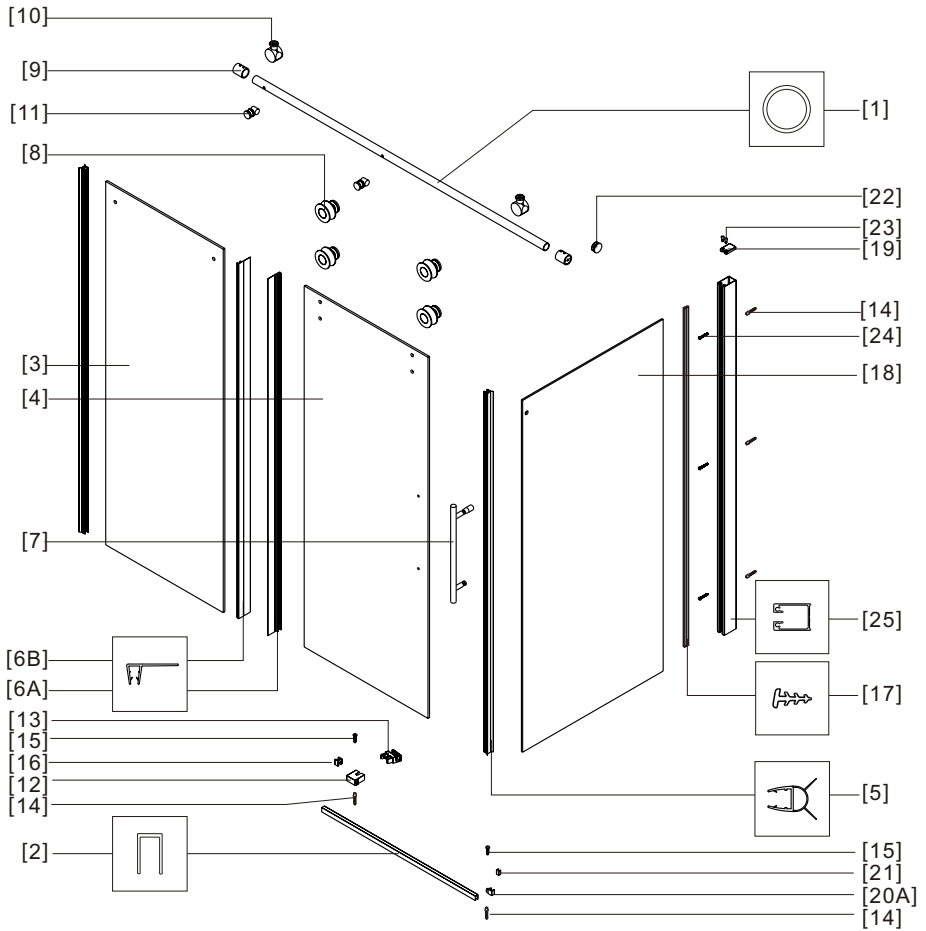

- [1] 1xSupport Bar.
- [2] 1xBottom Threshold.
- [3] 1xFixed Panel.
- [4] 1xDoor Panel.
- [5] 1xClosing Gasket.
- [6A] 1xSide Gasket (Longer).
- [6B] 1xSide Gasket (Shorter).
- [7] 1xHandle Set.
- [8] 4xTop Rollers.
- [9] 2xSupport Bar Wall Brackets.
- [10] 2xAnti-collision Components.
- [11] 2xFasteners.
- [12] 1xBottom Slider A.

- [13] 1xBottom Slider B.
- [14] 1xWall Plug.
- [15] 1xScrew St4x25.
- [16] 1xBottom Slider C.
- [17] 1xSide Panel.
- [18] 1xWall Post Cover.
- [19A] 1xSide Panel Fastener (L).
- [20] 1xU Gasket.
- [21] 1xSupport Bar Fastener.
- [22] 2xScrews ST4x16.
- [23] 3xScrews ST4x30.
- [14] 4xWall Plugs.
- [15] 1xScrew ST4x25.
- [25] 1xWall Post.