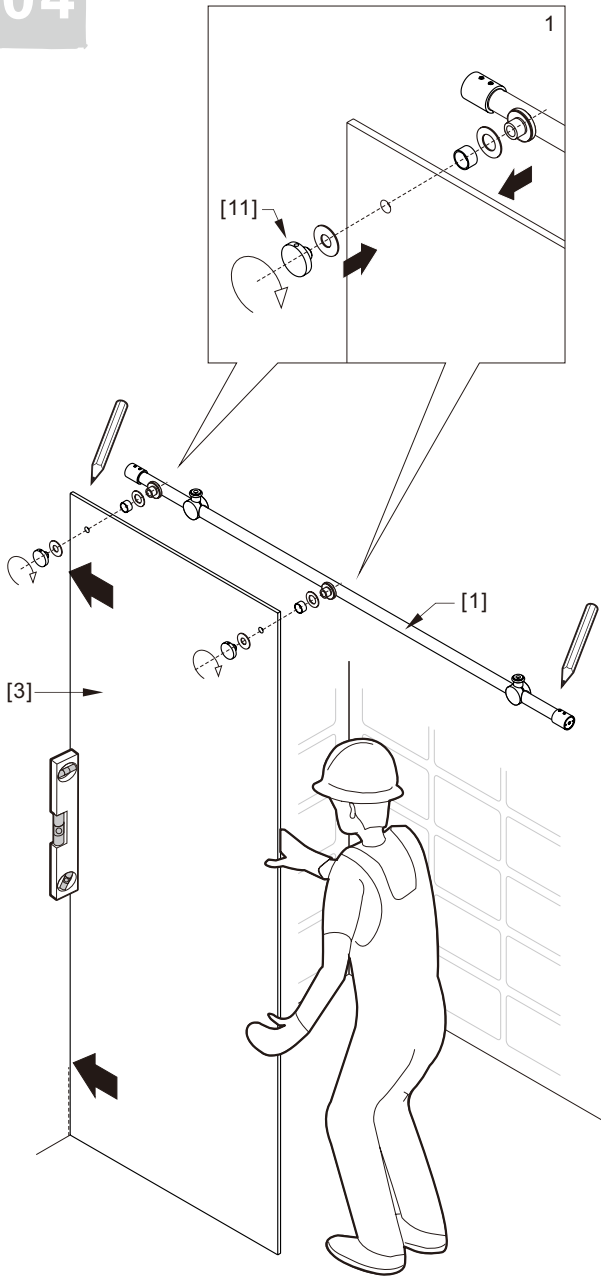

Notes: Safety glass can not be re-worked.

Please read these instructions carefully before start of installation.

Special care should be taken when drilling walls to avoid hidden pipes or electrical cables.

● Assembly

01

Size	L1
48"(1219mm)	44.4"-48.3"(1127-1228mm)
56"(1422mm)	52.4"-56.3"(1330-1431mm)
60"(1524mm)	56.4"-60.3"(1431-1533mm)
64"(1626mm)	60.4"-64.3"(1533-1635mm)
68"(1727mm)	64.4"-68.3"(1635-1736mm)

Size	L2
36"(914mm)	35-35.8"(889-909mm)

02

LH

RH

04

2x

2x

**3x**