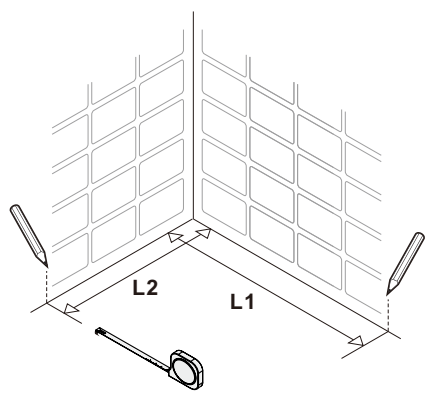

● Assembly

01

Size	L1
48"(1219mm)	44.4"-48.3"(1127-1228mm)
56"(1422mm)	52.4"-56.3"(1330-1431mm)
60"(1524mm)	56.4"-60.3"(1431-1533mm)
64"(1626mm)	60.4"-64.3"(1533-1635mm)
68"(1727mm)	64.4"-68.3"(1635-1736mm)

Size	L2
36"(914mm)	35-35.8"(889-909mm)