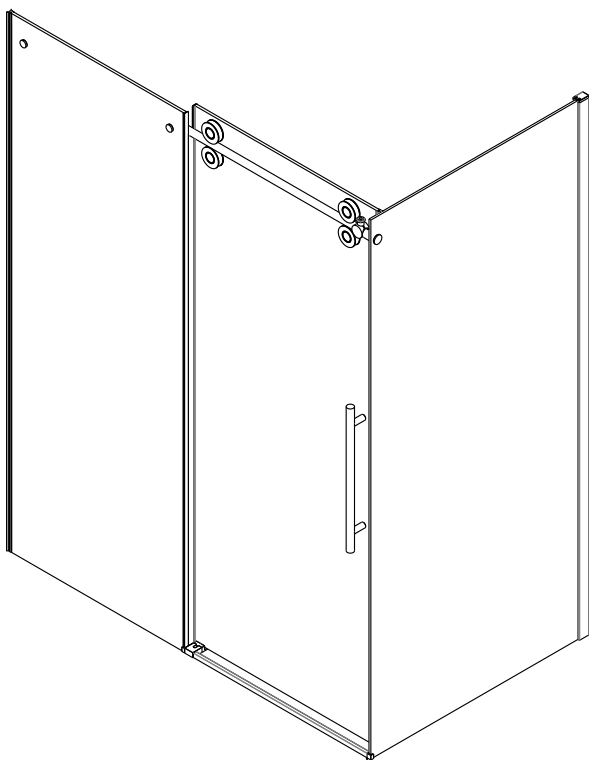

SHOWER ENCLOSURE SINGLE SLIDING & SIDE PANEL INSTALLATION INSTRUCTIONS

321048+36P-MB/321056+36P-MB
321060+36P-MB/321064+36P-MB
321068+36P-MB

IMPORTANT-Please

read and follow all warnings and instructions before using this product. Injury can result from improper use. Save this documents.