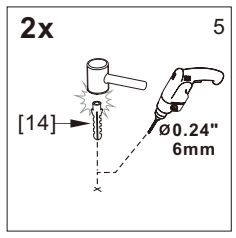

# 08

09

LH

RH

10

11

16

- Do not use the shower enclosure for at least 24 hours in order to allow the silicone sealant to cure fully.