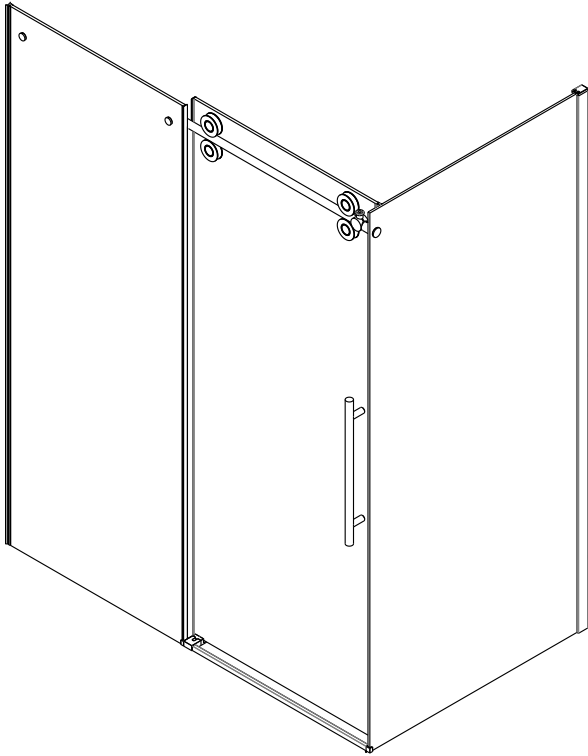

# SHOWER ENCLOSURE SINGLE SLIDING & SIDE PANEL INSTALLATION INSTRUCTIONS

321048+36P-MB/321056+36P-MB  
321060+36P-MB/321064+36P-MB  
321068+36P-MB