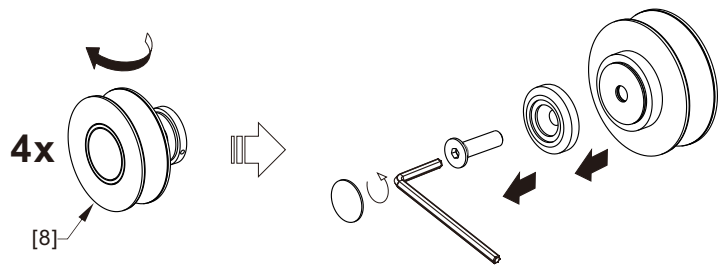

# 08

09

LH

RH

10

11

16

- Do not use the shower enclosure for at least 24 hours in order to allow the silicone sealant to cure fully.