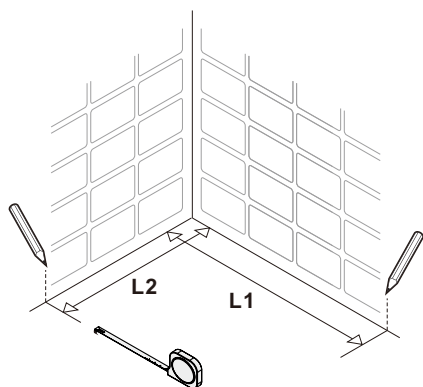

● Assembly

01

Size	L1
48"(1219mm)	44.4"-48.3"(1127-1228mm)
56"(1422mm)	52.4"-56.3"(1330-1431mm)
60"(1524mm)	56.4"-60.3"(1431-1533mm)
64"(1626mm)	60.4"-64.3"(1533-1635mm)
68"(1727mm)	64.4"-68.3"(1635-1736mm)

Size	L2
36"(914mm)	35-35.8"(889-909mm)