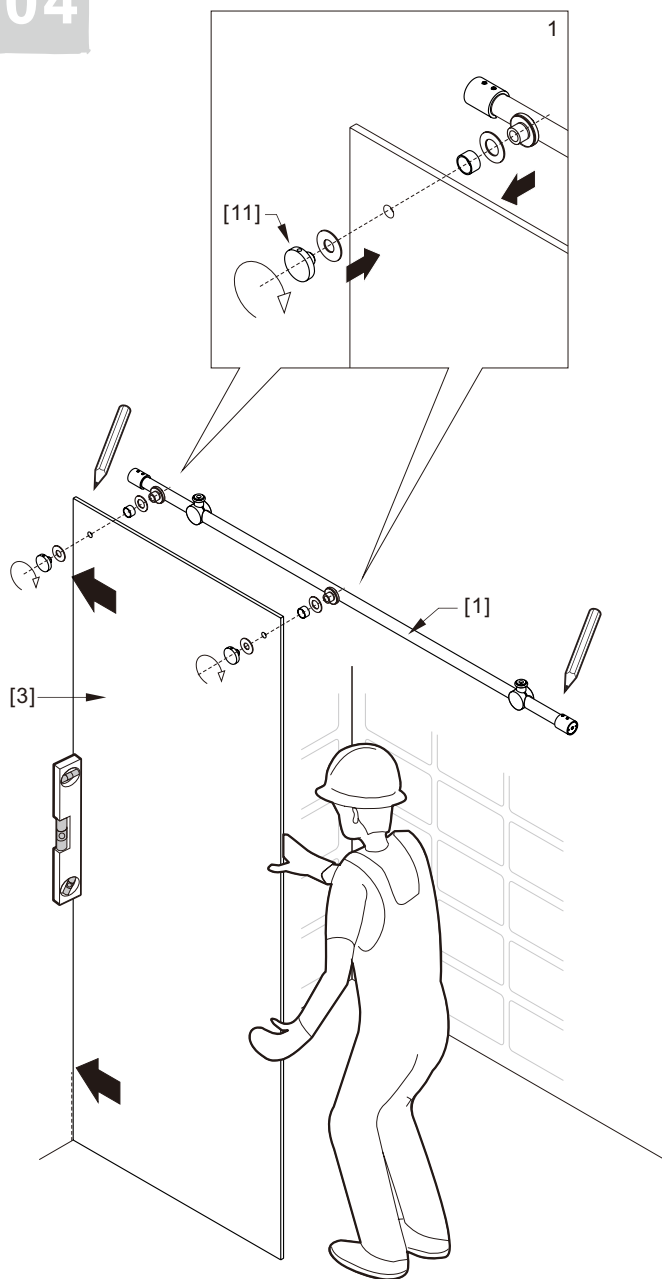

### Notes: Safety glass can not be re-worked.

Please read these instructions carefully before start of installation.

Special care should be taken when drilling walls to avoid hidden pipes or electrical cables.

# ● Assembly

01

Size	L1
48"(1219mm)	44.4"-48.3"(1127-1228mm)
56"(1422mm)	52.4"-56.3"(1330-1431mm)
60"(1524mm)	56.4"-60.3"(1431-1533mm)
64"(1626mm)	60.4"-64.3"(1533-1635mm)
68"(1727mm)	64.4"-68.3"(1635-1736mm)

Size	L2
36"(914mm)	35-35.8"(889-909mm)

02

LH

RH

0

3x

06

LH