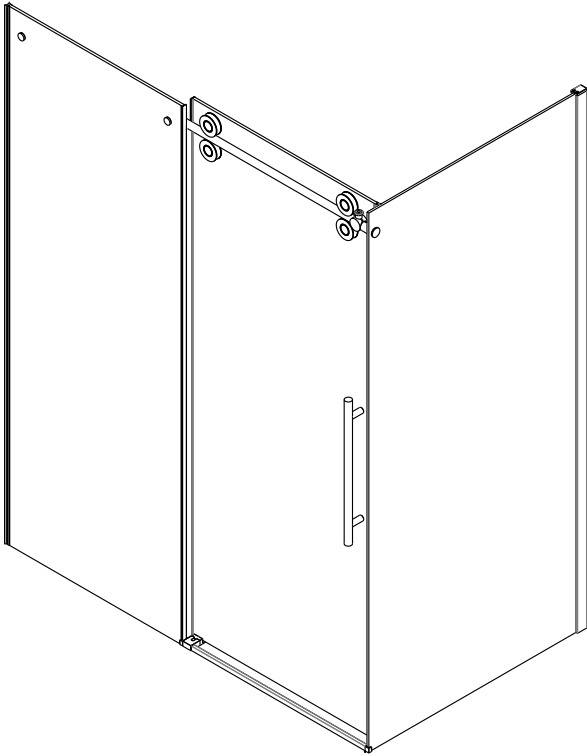

# SHOWER ENCLOSURE SINGLE SLIDING & SIDE PANEL INSTALLATION INSTRUCTIONS

321048+36P-MB/321056+36P-MB  
321060+36P-MB/321064+36P-MB  
321068+36P-MB