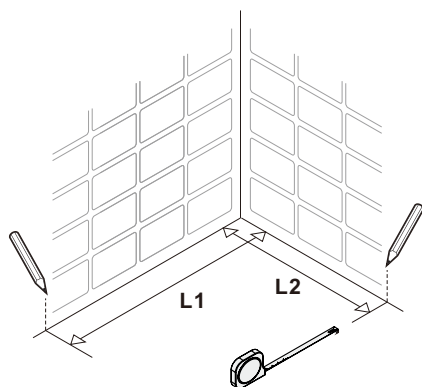

● Assembly

01

Size	L1
48"(1219mm)	44.4"-48.3"(1127-1228mm)
56"(1422mm)	52.4"-56.3"(1330-1431mm)
60"(1524mm)	56.4"-60.3"(1431-1533mm)
64"(1626mm)	60.4"-64.3"(1533-1635mm)
68"(1727mm)	64.4"-68.3"(1635-1736mm)

Size	L2
36"(914mm)	35-35.8"(889-909mm)