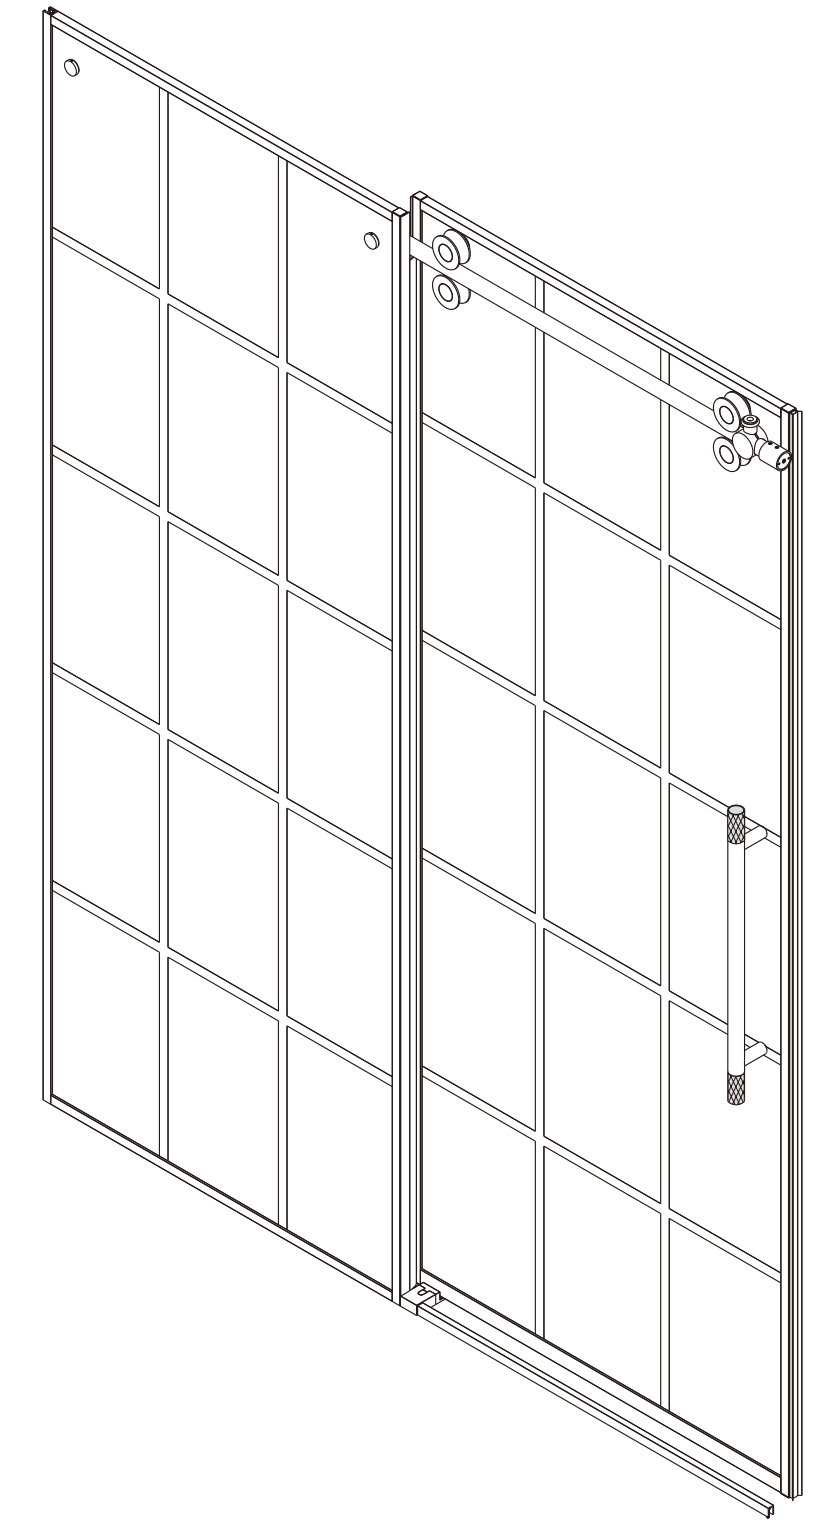

INSTALLATION SPECIFICATION

Item No.	319068-SS-MB
Description	Single sliding
Overall Dimensions	68"x78"
Installation Size Range	64"-68"
Profile Color	Matte Black
Glass Thickness	8/25"
Glass Color	Silk-screened&Easy clean
Gross Weight	172 LBS
Certifications	ANSI Z97.1-2015

All measurements are approximate. Measurements may vary +/- 1/25".

Puente
Single sliding