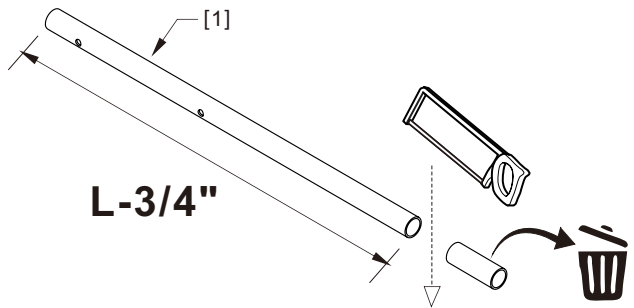

● Box Contents:

1xInstallation Instruction.	➔	
[1] 1xSupport Bar.	➔	
[2] 1xBottom Threshold.	➔	
[3] 1xFixed Panel.	➔	
[4] 1xDoor Panel.	➔	
[5] 1xClosing Gasket.	➔	
[6A] 1xSide Gasket (Longer). [6B] 1xSide Gasket (Shorter).	➔	
[7] 1xHandle Set.	➔	
[8] 4xTop Rollers.	➔	
[9] 2xSupport Bar Wall Brackets.	➔	
[10] 2xAnti-collision Components.	➔	
[11] 2xFasteners.	➔	
[12] 1xBottom Slider A. [13] 1xBottom Slider B.	➔	
[14] 1xWall Plug. [15] 1xScrew ST4x25.	➔	

● Assembly

01

Size	L
48"(1219mm)	44"-48"(1118-1219mm)
56"(1422mm)	52"-56"(1321-1422mm)
60"(1524mm)	56"-60"(1422-1524mm)
64"(1626mm)	60"-64"(1524-1626mm)
68"(1727mm)	64"-68"(1626-1727mm)

02

LH

RH

04

2x