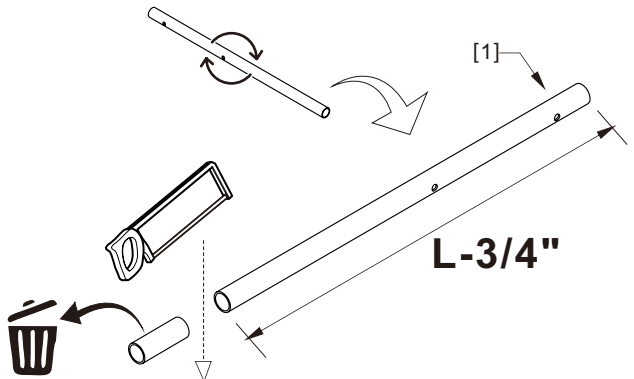

● Box Contents:

1xInstallation Instruction.	➔	
[1] 1xSupport Bar.	➔	
[2] 1xBottom Threshold.	➔	
[3] 1xFixed Panel.	➔	
[4] 1xDoor Panel.	➔	
[5] 1xClosing Gasket.	➔	
[6A] 1xSide Gasket (Longer). [6B] 1xSide Gasket (Shorter).	➔	
[7] 1xHandle Set.	➔	
[8] 4xTop Rollers.	➔	
[9] 2xSupport Bar Wall Brackets.	➔	
[10] 2xAnti-collision Components.	➔	
[11] 2xFasteners.	➔	
[12] 1xBottom Slider A. [13] 1xBottom Slider B.	➔	
[14] 1xWall Plug. [15] 1xScrew ST4x25.	➔	

● Assembly

01

Size	L
48"(1219mm)	44"-48"(1118-1219mm)
56"(1422mm)	52"-56"(1321-1422mm)
60"(1524mm)	56"-60"(1422-1524mm)
64"(1626mm)	60"-64"(1524-1626mm)
68"(1727mm)	64"-68"(1626-1727mm)

02

LH

RH

04

2x