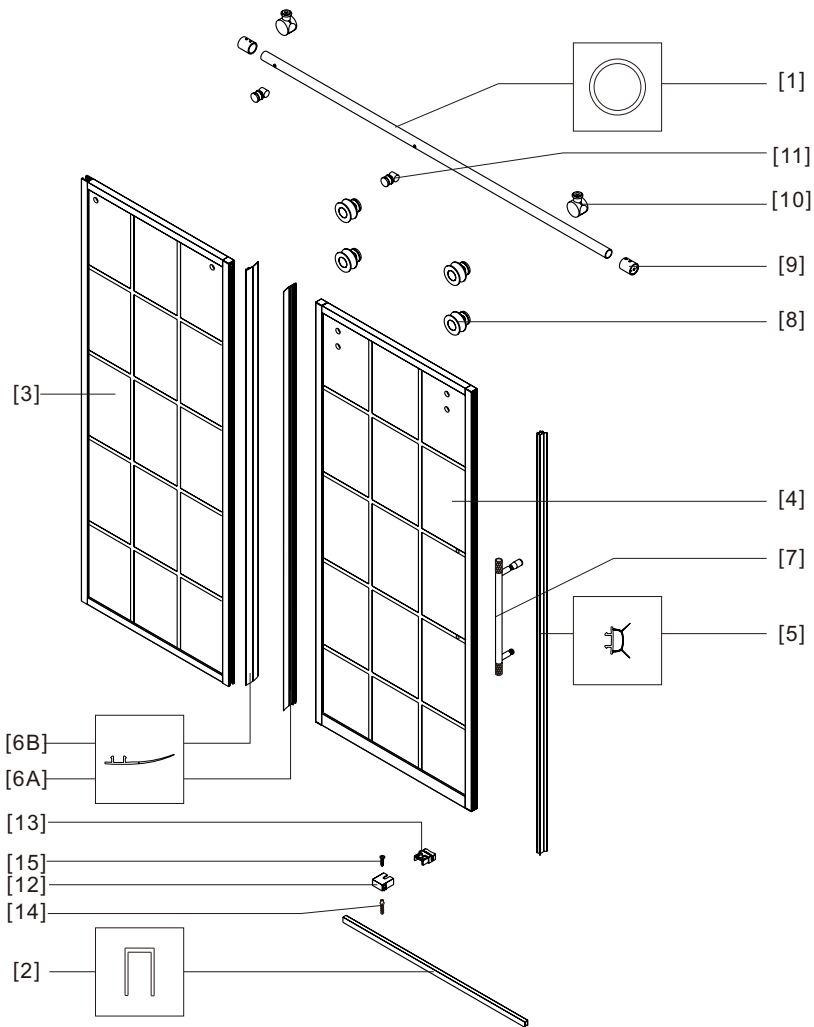

- [1] 1xSupport Bar.
- [2] 1xBottom Threshold.
- [3] 1xFixed Panel.
- [4] 1xDoor Panel.
- [5] 1xClosing Gasket.
- [6A] 1xSide Gasket (Longer).
- [6B] 1xSide Gasket (Shorter).
- [7] 1xHandle Set.

- [8] 4xTop Rollers.
- [9] 2xSupport Bar Wall Brackets.
- [10] 2xAnti-collision Components.
- [11] 2xFasteners.
- [12] 1xBottom Slider A.
- [13] 1xBottom Slider B.
- [14] 1xWall Plug.
- [15] 1xScrew ST4x25.