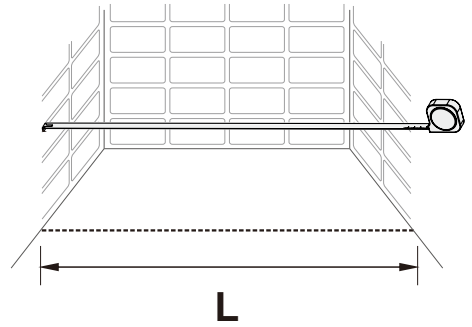

- [8] 4xTop Rollers.
- [9] 2xSupport Bar Wall Brackets.
- [10] 2xAnti-collision Components.
- [11] 2xFasteners.
- [12] 1xBottom Slider A.
- [13] 1xBottom Slider B.
- [14] 1xWall Plug.
- [15] 1xScrew ST4x25.

● Box Contents:

1xInstallation Instruction.	➔	
[1] 1xSupport Bar.	➔	
[2] 1xBottom Threshold.	➔	
[3] 1xFixed Panel.	➔	
[4] 1xDoor Panel.	➔	
[5] 1xClosing Gasket.	➔	
[6A] 1xSide Gasket (Longer). [6B] 1xSide Gasket (Shorter).	➔	
[7] 1xHandle Set.	➔	
[8] 4xTop Rollers.	➔	
[9] 2xSupport Bar Wall Brackets.	➔	
[10] 2xAnti-collision Components.	➔	
[11] 2xFasteners.	➔	
[12] 1xBottom Slider A. [13] 1xBottom Slider B.	➔	
[14] 1xWall Plug. [15] 1xScrew ST4x25.	➔	

● Assembly

01

Size	L
48"(1219mm)	44"-48"(1118-1219mm)
56"(1422mm)	52"-56"(1321-1422mm)
60"(1524mm)	56"-60"(1422-1524mm)
64"(1626mm)	60"-64"(1524-1626mm)
68"(1727mm)	64"-68"(1626-1727mm)

02

LH

RH

04

2x