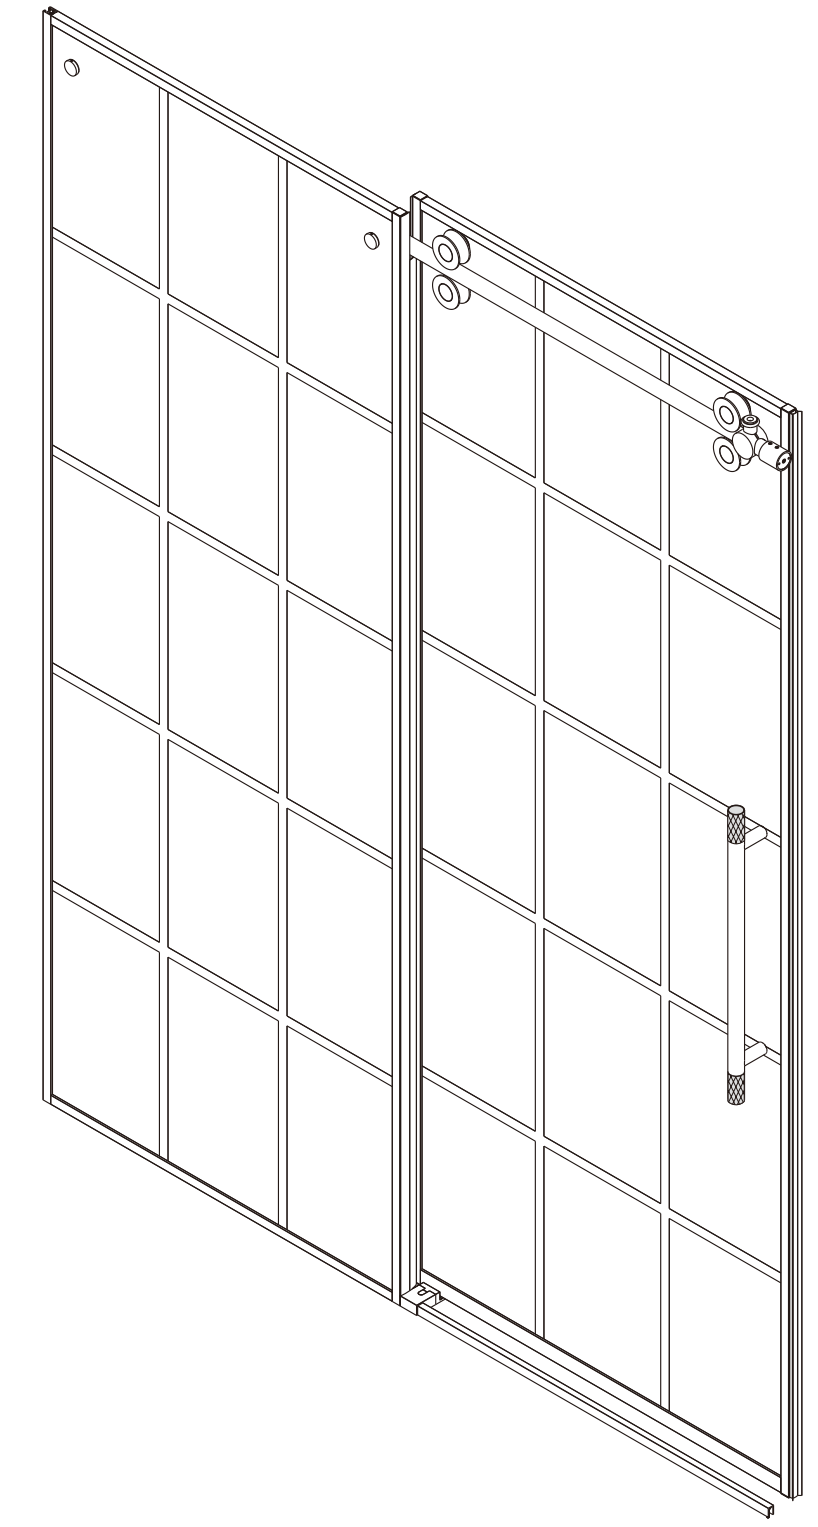

INSTALLATION SPECIFICATION

Item No.	319064-SS-MB
Description	Single sliding
Overall Dimensions	64"x78"
Installation Size Range	60"-64"
Profile Color	Matte Black
Glass Thickness	8/25"
Glass Color	Silk-screened&Easy clean
Gross Weight	162 LBS
Certifications	ANSI Z97.1-2015

All measurements are approximate. Measurements may vary +/- 1/25".

Puente
Single sliding