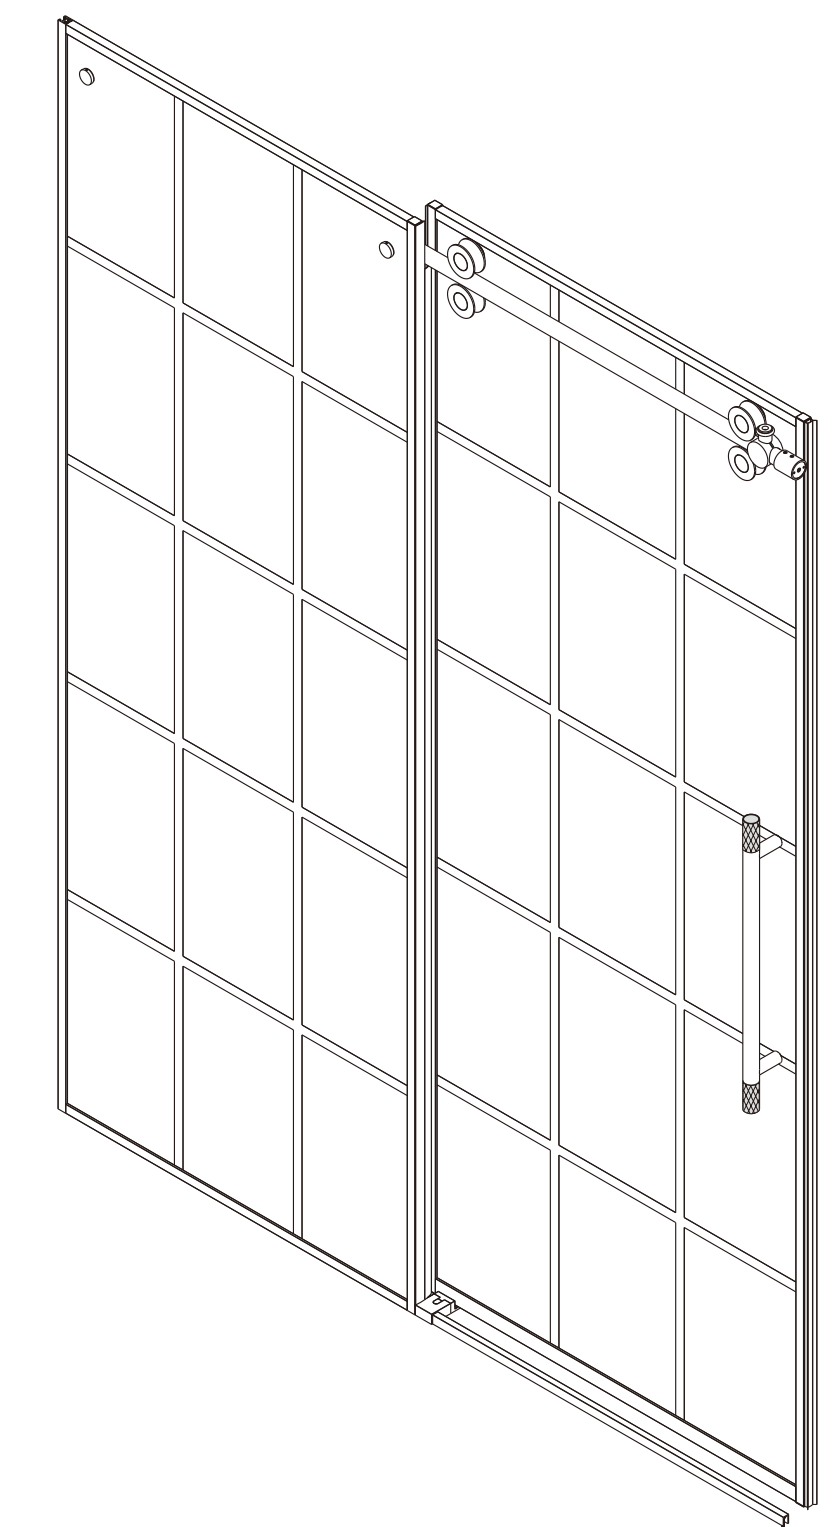

INSTALLATION SPECIFICATION

Item No.	319060-SS-MB
Description	Single sliding
Overall Dimensions	60"x78"
Installation Size Range	56"-60"
Profile Color	Matte Black
Glass Thickness	8/25"
Glass Color	Silk-screened&Easy clean
Gross Weight	153 LBS
Certifications	ANSI Z97.1-2015

All measurements are approximate. Measurements may vary +/- 1/25".

Puente
Single sliding