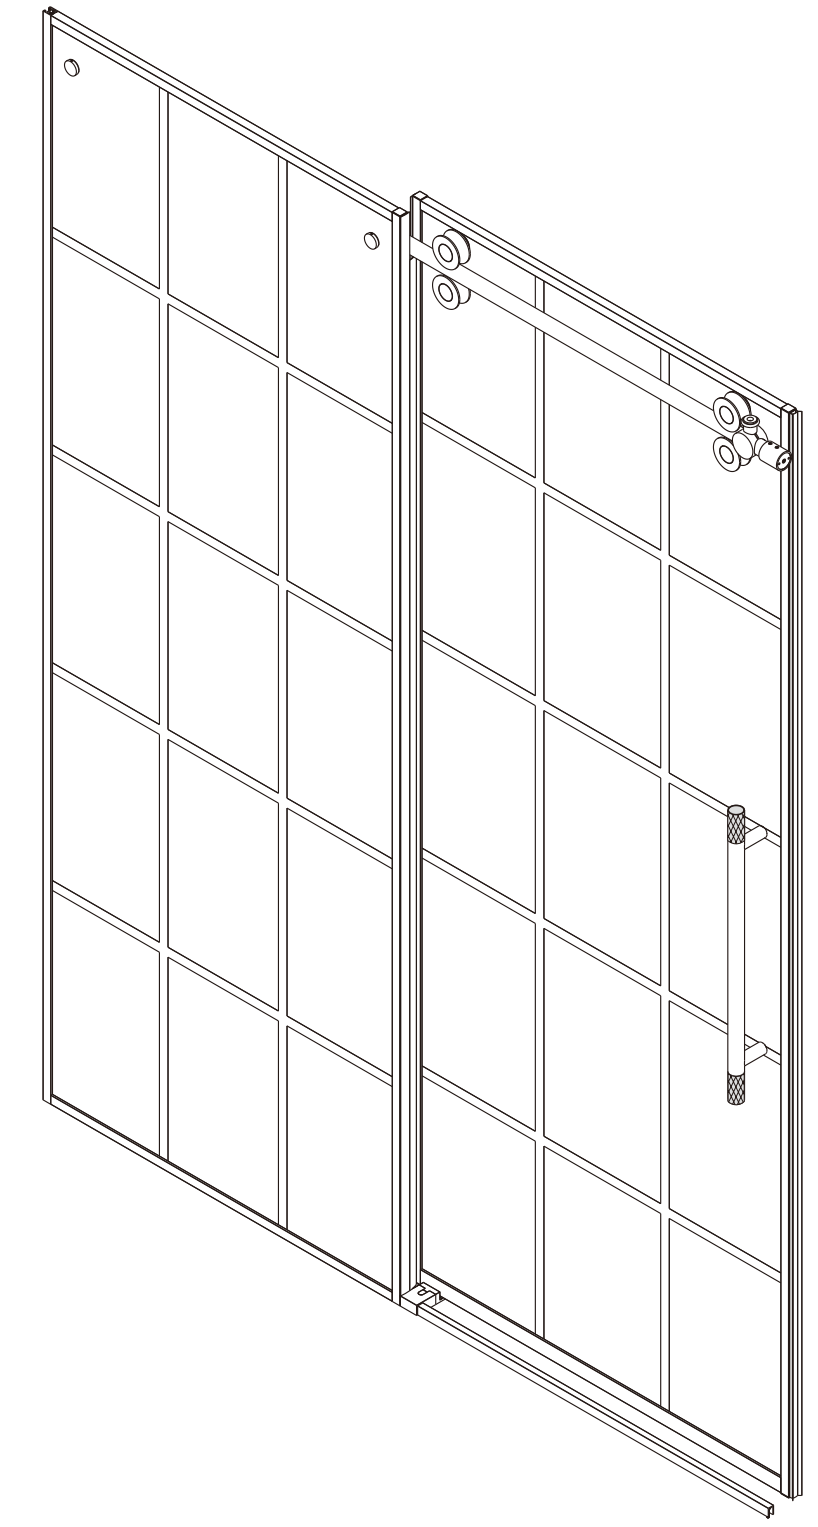

## INSTALLATION SPECIFICATION

Item No.	319056-SS-MB
Description	Single sliding
Overall Dimensions	56"x78"
Installation Size Range	52"-56"
Profile Color	Matte Black
Glass Thickness	8/25"
Glass Color	Silk-screened&Easy clean
Gross Weight	145 LBS
Certifications	ANSI Z97.1-2015

*All measurements are approximate. Measurements may vary +/- 1/25".*

**Puente**  
Single sliding