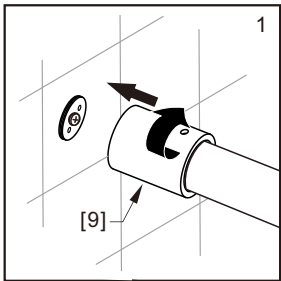

● Box Contents:

1xInstallation Instruction.	➔	
[1] 1xSupport Bar.	➔	
[2] 1xBottom Threshold.	➔	
[3] 1xFixed Panel.	➔	
[4] 1xDoor Panel.	➔	
[5] 1xClosing Gasket.	➔	
[6A] 1xSide Gasket (Longer). [6B] 1xSide Gasket (Shorter).	➔	
[7] 1xHandle Set.	➔	
[8] 4xTop Rollers.	➔	
[9] 2xSupport Bar Wall Brackets.	➔	
[10] 2xAnti-collision Components.	➔	
[11] 2xFasteners.	➔	
[12] 1xBottom Slider A. [13] 1xBottom Slider B.	➔	
[14] 1xWall Plug. [15] 1xScrew ST4x25.	➔	

● Assembly

01

Size	L
48"(1219mm)	44"-48"(1118-1219mm)
56"(1422mm)	52"-56"(1321-1422mm)
60"(1524mm)	56"-60"(1422-1524mm)
64"(1626mm)	60"-64"(1524-1626mm)
68"(1727mm)	64"-68"(1626-1727mm)

02

04

2x

2x

2x