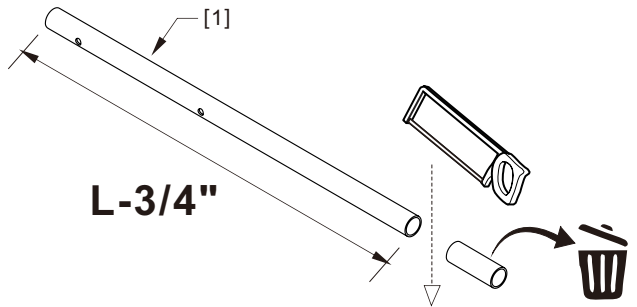

● Box Contents:

1xInstallation Instruction.	➔	
[1] 1xSupport Bar.	➔	
[2] 1xBottom Threshold.	➔	
[3] 1xFixed Panel.	➔	
[4] 1xDoor Panel.	➔	
[5] 1xClosing Gasket.	➔	
[6A] 1xSide Gasket (Longer). [6B] 1xSide Gasket (Shorter).	➔	
[7] 1xHandle Set.	➔	
[8] 4xTop Rollers.	➔	
[9] 2xSupport Bar Wall Brackets.	➔	
[10] 2xAnti-collision Components.	➔	
[11] 2xFasteners.	➔	
[12] 1xBottom Slider A. [13] 1xBottom Slider B.	➔	
[14] 1xWall Plug. [15] 1xScrew ST4x25.	➔	

● Assembly

01

Size	L
48"(1219mm)	44"-48"(1118-1219mm)
56"(1422mm)	52"-56"(1321-1422mm)
60"(1524mm)	56"-60"(1422-1524mm)
64"(1626mm)	60"-64"(1524-1626mm)
68"(1727mm)	64"-68"(1626-1727mm)

02

04

2x

2x

2x