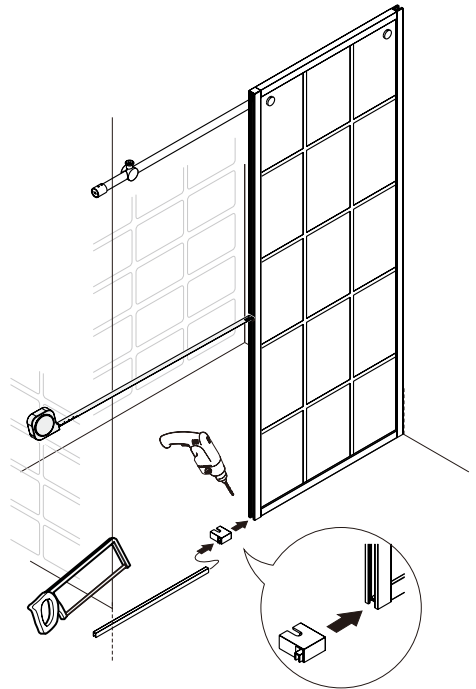

Notes: Safety glass can not be re-worked.

Please read these instructions carefully before start of installation.

Special care should be taken when drilling walls to avoid hidden pipes or electrical cables.

● Box Contents:

1xInstallation Instruction.	➔	
[1] 1xSupport Bar.	➔	
[2] 1xBottom Threshold.	➔	
[3] 1xFixed Panel.	➔	
[4] 1xDoor Panel.	➔	
[5] 1xClosing Gasket.	➔	
[6A] 1xSide Gasket (Longer). [6B] 1xSide Gasket (Shorter).	➔	
[7] 1xHandle Set.	➔	
[8] 4xTop Rollers.	➔	
[9] 2xSupport Bar Wall Brackets.	➔	
[10] 2xAnti-collision Components.	➔	
[11] 2xFasteners.	➔	
[12] 1xBottom Slider A. [13] 1xBottom Slider B.	➔	
[14] 1xWall Plug. [15] 1xScrew ST4x25.	➔	

06

LH

2x

RH

08

09

12

13