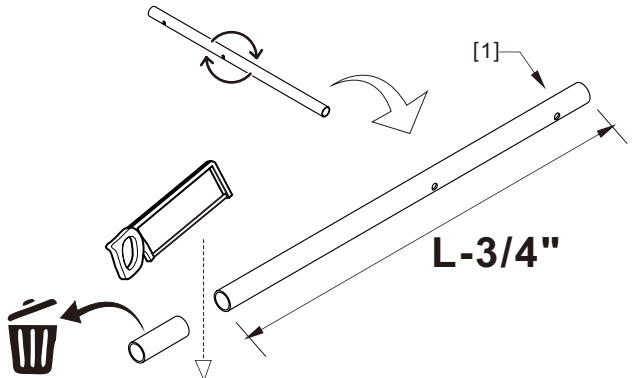

- [8] 4xTop Rollers.
- [9] 2xSupport Bar Wall Brackets.
- [10] 2xAnti-collision Components.
- [11] 2xFasteners.
- [12] 1xBottom Slider A.
- [13] 1xBottom Slider B.
- [14] 1xWall Plug.
- [15] 1xScrew ST4x25.

● Box Contents:

1xInstallation Instruction.	➔	
[1] 1xSupport Bar.	➔	
[2] 1xBottom Threshold.	➔	
[3] 1xFixed Panel.	➔	
[4] 1xDoor Panel.	➔	
[5] 1xClosing Gasket.	➔	
[6A] 1xSide Gasket (Longer). [6B] 1xSide Gasket (Shorter).	➔	
[7] 1xHandle Set.	➔	
[8] 4xTop Rollers.	➔	
[9] 2xSupport Bar Wall Brackets.	➔	
[10] 2xAnti-collision Components.	➔	
[11] 2xFasteners.	➔	
[12] 1xBottom Slider A. [13] 1xBottom Slider B.	➔	
[14] 1xWall Plug. [15] 1xScrew ST4x25.	➔	

● Assembly

01

Size	L
48"(1219mm)	44"-48"(1118-1219mm)
56"(1422mm)	52"-56"(1321-1422mm)
60"(1524mm)	56"-60"(1422-1524mm)
64"(1626mm)	60"-64"(1524-1626mm)
68"(1727mm)	64"-68"(1626-1727mm)

02

04

2x

2x

2x