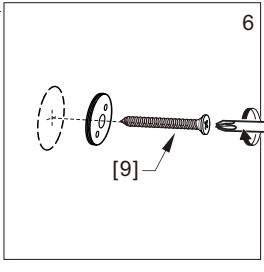

● Box Contents:

1xInstallation Instruction.	➔	
[1] 1xSupport Bar.	➔	
[2] 1xBottom Threshold.	➔	
[3] 1xFixed Panel.	➔	
[4] 1xDoor Panel.	➔	
[5] 1xClosing Gasket.	➔	
[6A] 1xSide Gasket (Longer). [6B] 1xSide Gasket (Shorter).	➔	
[7] 1xHandle Set.	➔	
[8] 4xTop Rollers.	➔	
[9] 2xSupport Bar Wall Brackets.	➔	
[10] 2xAnti-collision Components.	➔	
[11] 2xFasteners.	➔	
[12] 1xBottom Slider A. [13] 1xBottom Slider B.	➔	
[14] 1xWall Plug. [15] 1xScrew ST4x25.	➔	

● Assembly

01

Size	L
48"(1219mm)	44"-48"(1118-1219mm)
56"(1422mm)	52"-56"(1321-1422mm)
60"(1524mm)	56"-60"(1422-1524mm)
64"(1626mm)	60"-64"(1524-1626mm)
68"(1727mm)	64"-68"(1626-1727mm)

02

04

2x

2x

2x