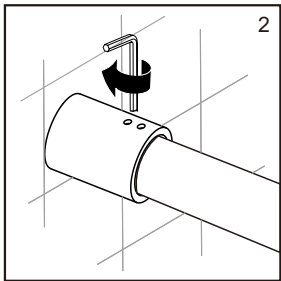

● Box Contents:

1xInstallation Instruction.	➔	
[1] 1xSupport Bar.	➔	
[2] 1xBottom Threshold.	➔	
[3] 1xFixed Panel.	➔	
[4] 1xDoor Panel.	➔	
[5] 1xClosing Gasket.	➔	
[6A] 1xSide Gasket (Longer). [6B] 1xSide Gasket (Shorter).	➔	
[7] 1xHandle Set.	➔	
[8] 4xTop Rollers.	➔	
[9] 2xSupport Bar Wall Brackets.	➔	
[10] 2xAnti-collision Components.	➔	
[11] 2xFasteners.	➔	
[12] 1xBottom Slider A. [13] 1xBottom Slider B.	➔	
[14] 1xWall Plug. [15] 1xScrew ST4x25.	➔	

● Assembly

01

Size	L
48"(1219mm)	44"-48"(1118-1219mm)
56"(1422mm)	52"-56"(1321-1422mm)
60"(1524mm)	56"-60"(1422-1524mm)
64"(1626mm)	60"-64"(1524-1626mm)
68"(1727mm)	64"-68"(1626-1727mm)

02

04

2x

2x

2x