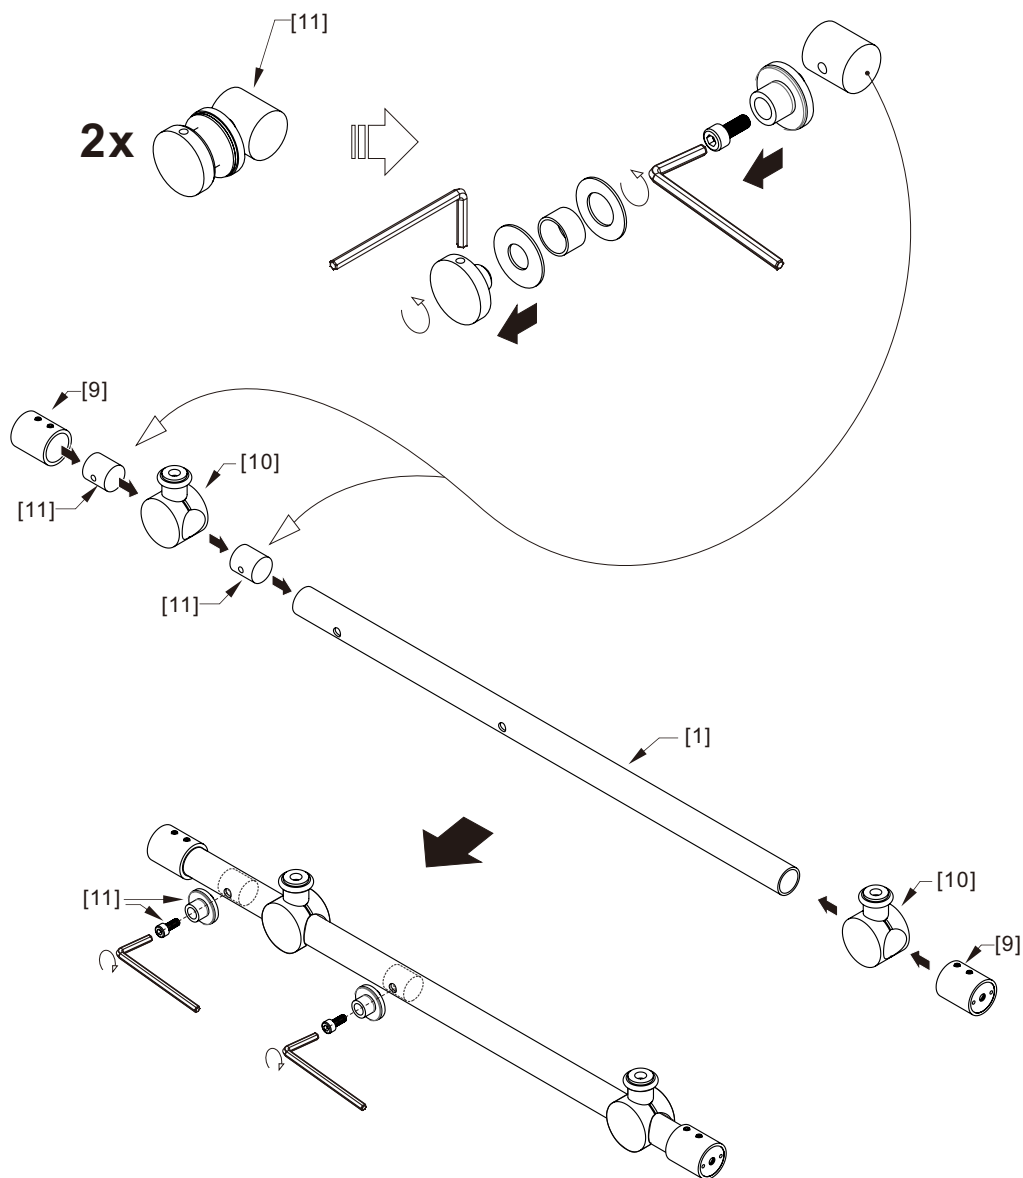

- [8] 4xTop Rollers.
- [9] 2xSupport Bar Wall Brackets.
- [10] 2xAnti-collision Components.
- [11] 2xFasteners.
- [12] 1xBottom Slider A.
- [13] 1xBottom Slider B.
- [14] 1xWall Plug.
- [15] 1xScrew ST4x25.

● Box Contents:

1xInstallation Instruction.	➔	
[1] 1xSupport Bar.	➔	
[2] 1xBottom Threshold.	➔	
[3] 1xFixed Panel.	➔	
[4] 1xDoor Panel.	➔	
[5] 1xClosing Gasket.	➔	
[6A] 1xSide Gasket (Longer). [6B] 1xSide Gasket (Shorter).	➔	
[7] 1xHandle Set.	➔	
[8] 4xTop Rollers.	➔	
[9] 2xSupport Bar Wall Brackets.	➔	
[10] 2xAnti-collision Components.	➔	
[11] 2xFasteners.	➔	
[12] 1xBottom Slider A. [13] 1xBottom Slider B.	➔	
[14] 1xWall Plug. [15] 1xScrew ST4x25.	➔	

● Assembly

01

Size	L
48"(1219mm)	44"-48"(1118-1219mm)
56"(1422mm)	52"-56"(1321-1422mm)
60"(1524mm)	56"-60"(1422-1524mm)
64"(1626mm)	60"-64"(1524-1626mm)
68"(1727mm)	64"-68"(1626-1727mm)

02

04

2x

2x

2x