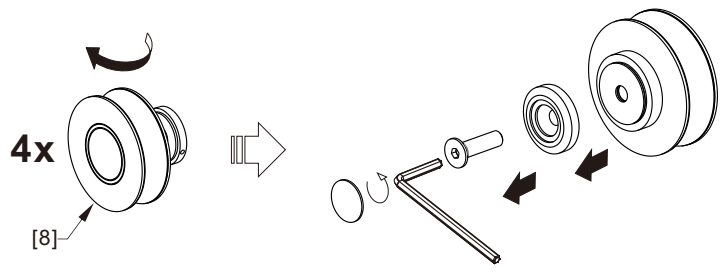

● Box Contents:

1xInstallation Instruction.	➔	
[1] 1xSupport Bar.	➔	
[2] 1xBottom Threshold.	➔	
[3] 1xFixed Panel.	➔	
[4] 1xDoor Panel.	➔	
[5] 1xClosing Gasket.	➔	
[6A] 1xSide Gasket (Longer). [6B] 1xSide Gasket (Shorter).	➔	
[7] 1xHandle Set.	➔	
[8] 4xTop Rollers.	➔	
[9] 2xSupport Bar Wall Brackets.	➔	
[10] 2xAnti-collision Components.	➔	
[11] 2xFasteners.	➔	
[12] 1xBottom Slider A. [13] 1xBottom Slider B.	➔	
[14] 1xWall Plug. [15] 1xScrew ST4x25.	➔	

● Assembly

01

Size	L
48"(1219mm)	44"-48"(1118-1219mm)
56"(1422mm)	52"-56"(1321-1422mm)
60"(1524mm)	56"-60"(1422-1524mm)
64"(1626mm)	60"-64"(1524-1626mm)
68"(1727mm)	64"-68"(1626-1727mm)

02

04

2x

2x

2x

06

LH

2x

RH

08

09

12

13