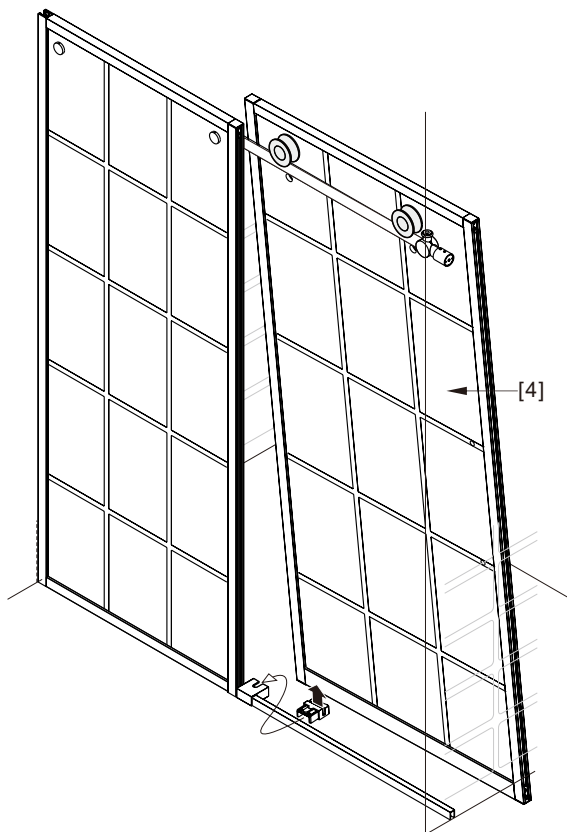

● Box Contents:

1xInstallation Instruction.	➔	
[1] 1xSupport Bar.	➔	
[2] 1xBottom Threshold.	➔	
[3] 1xFixed Panel.	➔	
[4] 1xDoor Panel.	➔	
[5] 1xClosing Gasket.	➔	
[6A] 1xSide Gasket (Longer). [6B] 1xSide Gasket (Shorter).	➔	
[7] 1xHandle Set.	➔	
[8] 4xTop Rollers.	➔	
[9] 2xSupport Bar Wall Brackets.	➔	
[10] 2xAnti-collision Components.	➔	
[11] 2xFasteners.	➔	
[12] 1xBottom Slider A. [13] 1xBottom Slider B.	➔	
[14] 1xWall Plug. [15] 1xScrew ST4x25.	➔	

● Assembly

01

Size	L
48"(1219mm)	44"-48"(1118-1219mm)
56"(1422mm)	52"-56"(1321-1422mm)
60"(1524mm)	56"-60"(1422-1524mm)
64"(1626mm)	60"-64"(1524-1626mm)
68"(1727mm)	64"-68"(1626-1727mm)

02

04

2x

2x

2x

06

LH

2x

RH

08

09

12

13