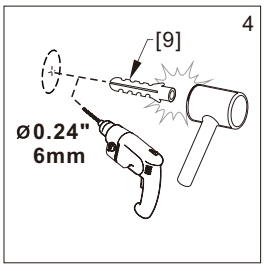

● Box Contents:

1xInstallation Instruction.	➔	
[1] 1xSupport Bar.	➔	
[2] 1xBottom Threshold.	➔	
[3] 1xFixed Panel.	➔	
[4] 1xDoor Panel.	➔	
[5] 1xClosing Gasket.	➔	
[6A] 1xSide Gasket (Longer). [6B] 1xSide Gasket (Shorter).	➔	
[7] 1xHandle Set.	➔	
[8] 4xTop Rollers.	➔	
[9] 2xSupport Bar Wall Brackets.	➔	
[10] 2xAnti-collision Components.	➔	
[11] 2xFasteners.	➔	
[12] 1xBottom Slider A. [13] 1xBottom Slider B.	➔	
[14] 1xWall Plug. [15] 1xScrew ST4x25.	➔	

● Assembly

01

Size	L
48"(1219mm)	44"-48"(1118-1219mm)
56"(1422mm)	52"-56"(1321-1422mm)
60"(1524mm)	56"-60"(1422-1524mm)
64"(1626mm)	60"-64"(1524-1626mm)
68"(1727mm)	64"-68"(1626-1727mm)

02

04

2x

2x

2x