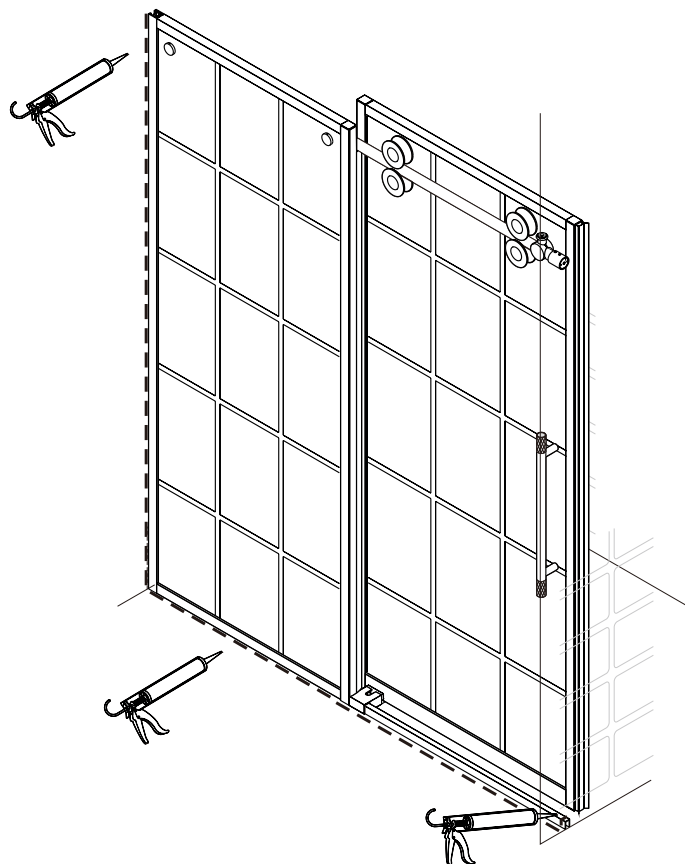

14

- Do not use the shower enclosure for at least 24 hours in order to allow the silicone sealant to cure fully.