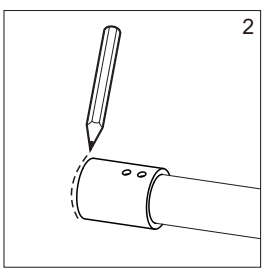

● Box Contents:

1xInstallation Instruction.	➔	
[1] 1xSupport Bar.	➔	
[2] 1xBottom Threshold.	➔	
[3] 1xFixed Panel.	➔	
[4] 1xDoor Panel.	➔	
[5] 1xClosing Gasket.	➔	
[6A] 1xSide Gasket (Longer). [6B] 1xSide Gasket (Shorter).	➔	
[7] 1xHandle Set.	➔	
[8] 4xTop Rollers.	➔	
[9] 2xSupport Bar Wall Brackets.	➔	
[10] 2xAnti-collision Components.	➔	
[11] 2xFasteners.	➔	
[12] 1xBottom Slider A. [13] 1xBottom Slider B.	➔	
[14] 1xWall Plug. [15] 1xScrew ST4x25.	➔	

● Assembly

01

Size	L
48"(1219mm)	44"-48"(1118-1219mm)
56"(1422mm)	52"-56"(1321-1422mm)
60"(1524mm)	56"-60"(1422-1524mm)
64"(1626mm)	60"-64"(1524-1626mm)
68"(1727mm)	64"-68"(1626-1727mm)

02

04

2x

2x

2x