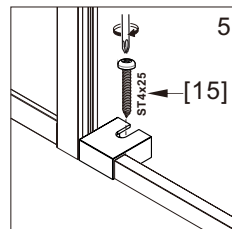

● Box Contents:

1xInstallation Instruction.	➔	
[1] 1xSupport Bar.	➔	
[2] 1xBottom Threshold.	➔	
[3] 1xFixed Panel.	➔	
[4] 1xDoor Panel.	➔	
[5] 1xClosing Gasket.	➔	
[6A] 1xSide Gasket (Longer). [6B] 1xSide Gasket (Shorter).	➔	
[7] 1xHandle Set.	➔	
[8] 4xTop Rollers.	➔	
[9] 2xSupport Bar Wall Brackets.	➔	
[10] 2xAnti-collision Components.	➔	
[11] 2xFasteners.	➔	
[12] 1xBottom Slider A. [13] 1xBottom Slider B.	➔	
[14] 1xWall Plug. [15] 1xScrew ST4x25.	➔	

● Assembly

01

Size	L
48"(1219mm)	44"-48"(1118-1219mm)
56"(1422mm)	52"-56"(1321-1422mm)
60"(1524mm)	56"-60"(1422-1524mm)
64"(1626mm)	60"-64"(1524-1626mm)
68"(1727mm)	64"-68"(1626-1727mm)

02

04

2x

2x

2x

06

LH

2x

RH

08

09

12

13