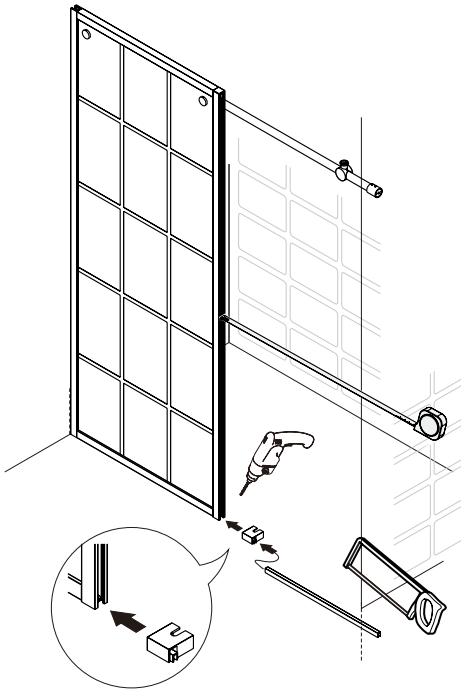

Notes: Safety glass can not be re-worked.

Please read these instructions carefully before start of installation.

Special care should be taken when drilling walls to avoid hidden pipes or electrical cables.

● Box Contents:

1xInstallation Instruction.	➔	
[1] 1xSupport Bar.	➔	
[2] 1xBottom Threshold.	➔	
[3] 1xFixed Panel.	➔	
[4] 1xDoor Panel.	➔	
[5] 1xClosing Gasket.	➔	
[6A] 1xSide Gasket (Longer). [6B] 1xSide Gasket (Shorter).	➔	
[7] 1xHandle Set.	➔	
[8] 4xTop Rollers.	➔	
[9] 2xSupport Bar Wall Brackets.	➔	
[10] 2xAnti-collision Components.	➔	
[11] 2xFasteners.	➔	
[12] 1xBottom Slider A. [13] 1xBottom Slider B.	➔	
[14] 1xWall Plug. [15] 1xScrew ST4x25.	➔	

06

LH

2x

RH

08

09

12

13