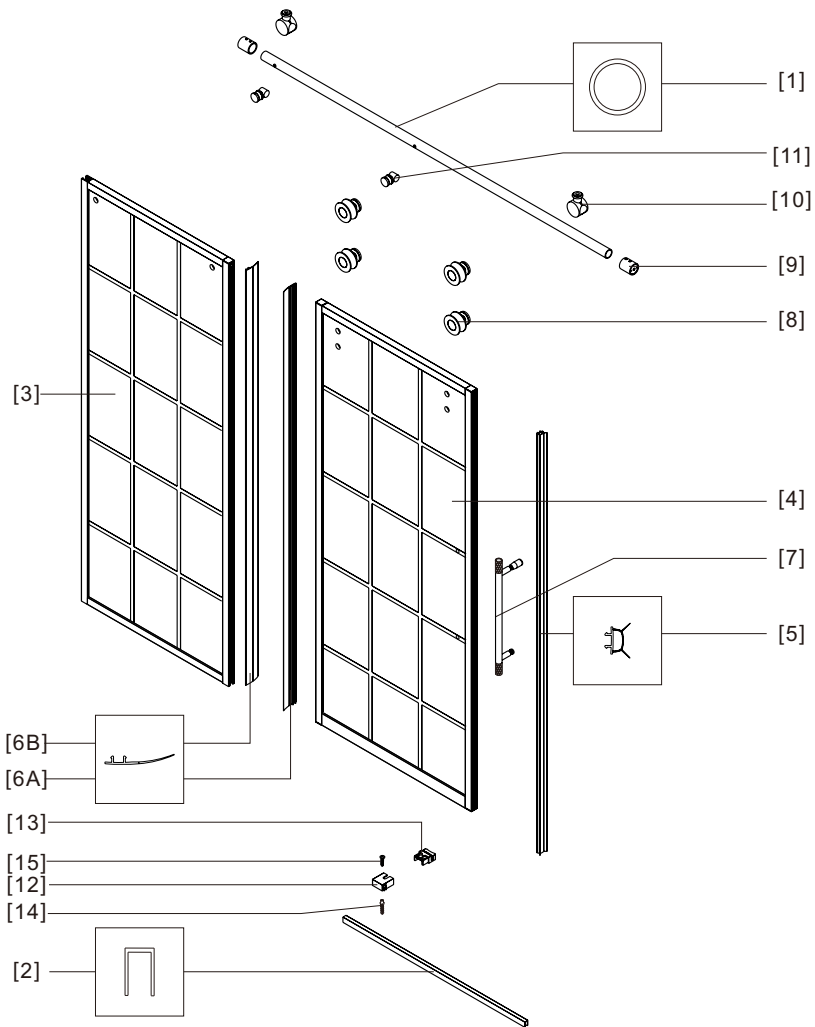

- [1] 1xSupport Bar.
- [2] 1xBottom Threshold.
- [3] 1xFixed Panel.
- [4] 1xDoor Panel.
- [5] 1xClosing Gasket.
- [6A] 1xSide Gasket (Longer).
- [6B] 1xSide Gasket (Shorter).
- [7] 1xHandle Set.

- [8] 4xTop Rollers.
- [9] 2xSupport Bar Wall Brackets.
- [10] 2xAnti-collision Components.
- [11] 2xFasteners.
- [12] 1xBottom Slider A.
- [13] 1xBottom Slider B.
- [14] 1xWall Plug.
- [15] 1xScrew ST4x25.