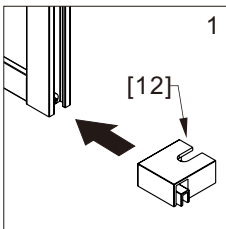

● Box Contents:

1xInstallation Instruction.	➔	
[1] 1xSupport Bar.	➔	
[2] 1xBottom Threshold.	➔	
[3] 1xFixed Panel.	➔	
[4] 1xDoor Panel.	➔	
[5] 1xClosing Gasket.	➔	
[6A] 1xSide Gasket (Longer). [6B] 1xSide Gasket (Shorter).	➔	
[7] 1xHandle Set.	➔	
[8] 4xTop Rollers.	➔	
[9] 2xSupport Bar Wall Brackets.	➔	
[10] 2xAnti-collision Components.	➔	
[11] 2xFasteners.	➔	
[12] 1xBottom Slider A. [13] 1xBottom Slider B.	➔	
[14] 1xWall Plug. [15] 1xScrew ST4x25.	➔	

● Assembly

01

Size	L
48"(1219mm)	44"-48"(1118-1219mm)
56"(1422mm)	52"-56"(1321-1422mm)
60"(1524mm)	56"-60"(1422-1524mm)
64"(1626mm)	60"-64"(1524-1626mm)
68"(1727mm)	64"-68"(1626-1727mm)

02

04

2x

2x

2x

06

LH

2x

RH

08

09

12

13