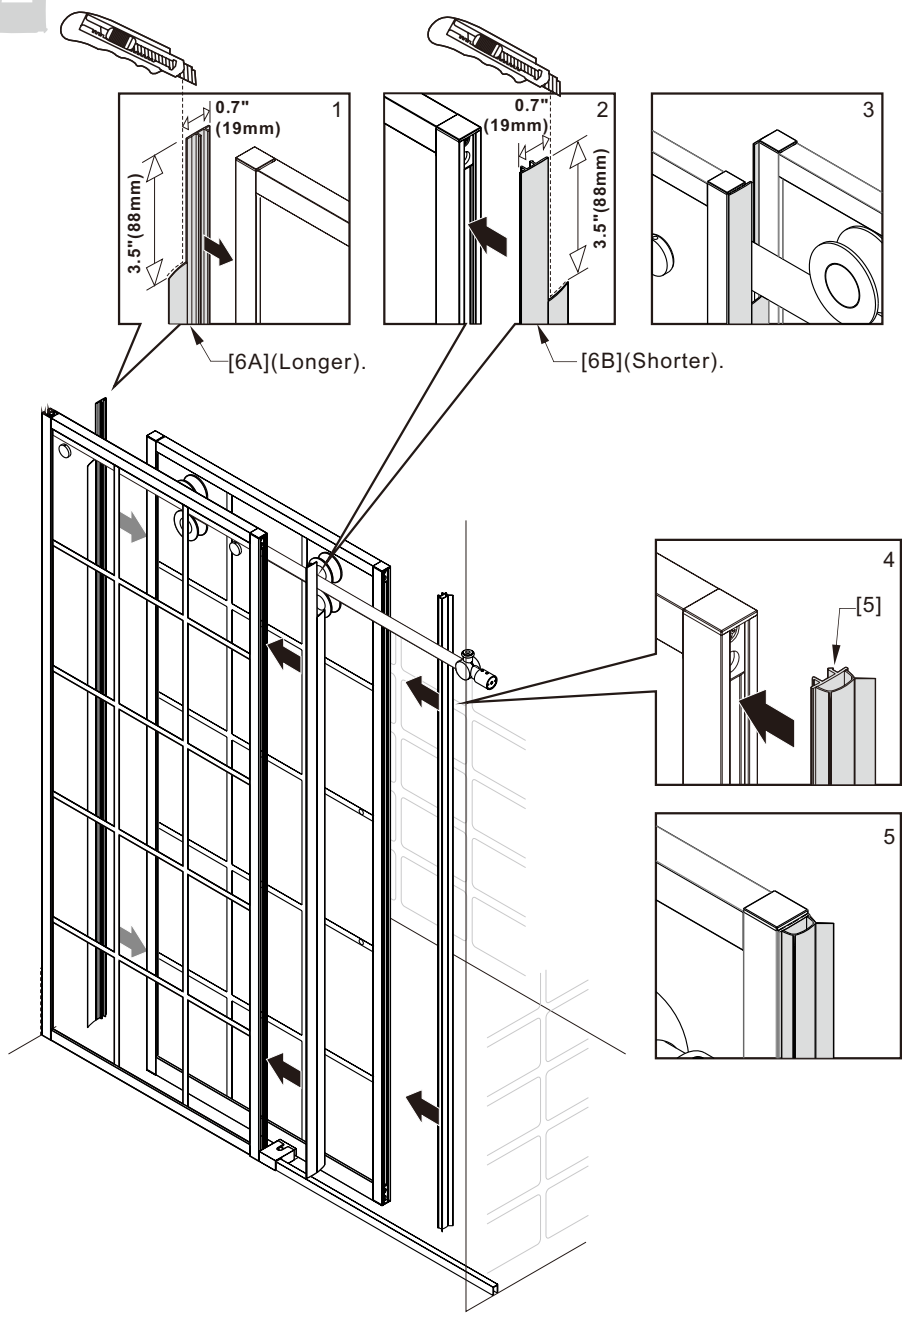

Notes: Safety glass can not be re-worked.

Please read these instructions carefully before start of installation.

Special care should be taken when drilling walls to avoid hidden pipes or electrical cables.

● Box Contents:

1xInstallation Instruction.	➔	
[1] 1xSupport Bar.	➔	
[2] 1xBottom Threshold.	➔	
[3] 1xFixed Panel.	➔	
[4] 1xDoor Panel.	➔	
[5] 1xClosing Gasket.	➔	
[6A] 1xSide Gasket (Longer). [6B] 1xSide Gasket (Shorter).	➔	
[7] 1xHandle Set.	➔	
[8] 4xTop Rollers.	➔	
[9] 2xSupport Bar Wall Brackets.	➔	
[10] 2xAnti-collision Components.	➔	
[11] 2xFasteners.	➔	
[12] 1xBottom Slider A. [13] 1xBottom Slider B.	➔	
[14] 1xWall Plug. [15] 1xScrew ST4x25.	➔	

● Assembly

01

Size	L
48"(1219mm)	44"-48"(1118-1219mm)
56"(1422mm)	52"-56"(1321-1422mm)
60"(1524mm)	56"-60"(1422-1524mm)
64"(1626mm)	60"-64"(1524-1626mm)
68"(1727mm)	64"-68"(1626-1727mm)

02

04

2x

2x

2x

06

LH

2x

RH

08

09

12

13