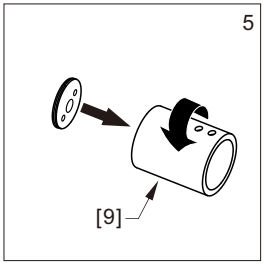

● Box Contents:

1xInstallation Instruction.	➔	
[1] 1xSupport Bar.	➔	
[2] 1xBottom Threshold.	➔	
[3] 1xFixed Panel.	➔	
[4] 1xDoor Panel.	➔	
[5] 1xClosing Gasket.	➔	
[6A] 1xSide Gasket (Longer). [6B] 1xSide Gasket (Shorter).	➔	
[7] 1xHandle Set.	➔	
[8] 4xTop Rollers.	➔	
[9] 2xSupport Bar Wall Brackets.	➔	
[10] 2xAnti-collision Components.	➔	
[11] 2xFasteners.	➔	
[12] 1xBottom Slider A. [13] 1xBottom Slider B.	➔	
[14] 1xWall Plug. [15] 1xScrew ST4x25.	➔	

● Assembly

01

Size	L
48"(1219mm)	44"-48"(1118-1219mm)
56"(1422mm)	52"-56"(1321-1422mm)
60"(1524mm)	56"-60"(1422-1524mm)
64"(1626mm)	60"-64"(1524-1626mm)
68"(1727mm)	64"-68"(1626-1727mm)

02

04

2x

2x

2x