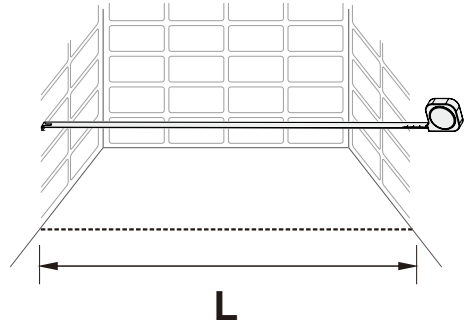

- [8] 4xTop Rollers.
- [9] 2xSupport Bar Wall Brackets.
- [10] 2xAnti-collision Components.
- [11] 2xFasteners.
- [12] 1xBottom Slider A.
- [13] 1xBottom Slider B.
- [14] 1xWall Plug.
- [15] 1xScrew ST4x25.

● Box Contents:

1xInstallation Instruction.	➔	
[1] 1xSupport Bar.	➔	
[2] 1xBottom Threshold.	➔	
[3] 1xFixed Panel.	➔	
[4] 1xDoor Panel.	➔	
[5] 1xClosing Gasket.	➔	
[6A] 1xSide Gasket (Longer). [6B] 1xSide Gasket (Shorter).	➔	
[7] 1xHandle Set.	➔	
[8] 4xTop Rollers.	➔	
[9] 2xSupport Bar Wall Brackets.	➔	
[10] 2xAnti-collision Components.	➔	
[11] 2xFasteners.	➔	
[12] 1xBottom Slider A. [13] 1xBottom Slider B.	➔	
[14] 1xWall Plug. [15] 1xScrew ST4x25.	➔	

● Assembly

01

Size	L
48"(1219mm)	44"-48"(1118-1219mm)
56"(1422mm)	52"-56"(1321-1422mm)
60"(1524mm)	56"-60"(1422-1524mm)
64"(1626mm)	60"-64"(1524-1626mm)
68"(1727mm)	64"-68"(1626-1727mm)

02

04

2x

2x

2x