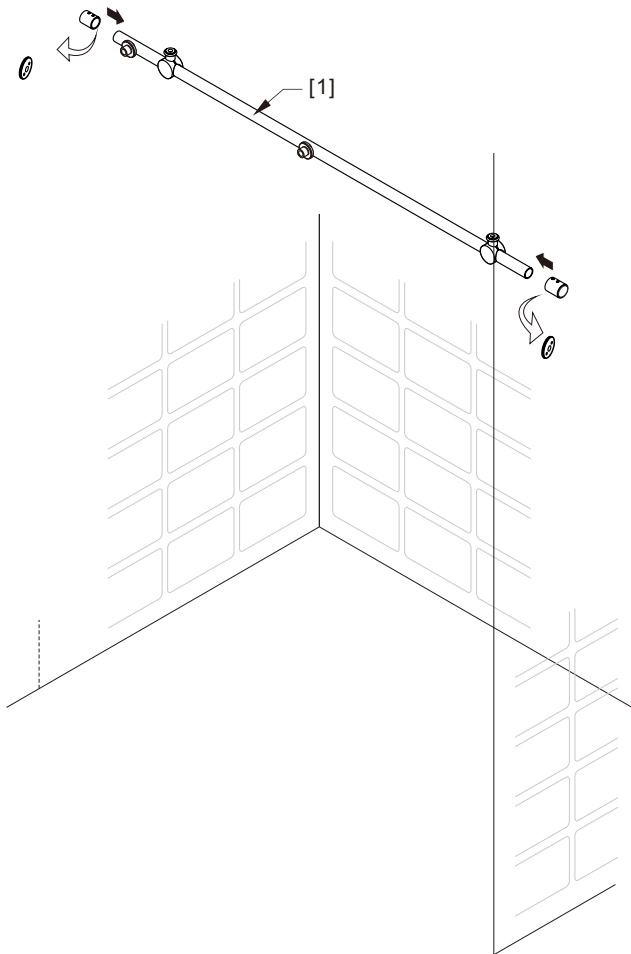

● Box Contents:

1xInstallation Instruction.	➔	
[1] 1xSupport Bar.	➔	
[2] 1xBottom Threshold.	➔	
[3] 1xFixed Panel.	➔	
[4] 1xDoor Panel.	➔	
[5] 1xClosing Gasket.	➔	
[6A] 1xSide Gasket (Longer). [6B] 1xSide Gasket (Shorter).	➔	
[7] 1xHandle Set.	➔	
[8] 4xTop Rollers.	➔	
[9] 2xSupport Bar Wall Brackets.	➔	
[10] 2xAnti-collision Components.	➔	
[11] 2xFasteners.	➔	
[12] 1xBottom Slider A. [13] 1xBottom Slider B.	➔	
[14] 1xWall Plug. [15] 1xScrew ST4x25.	➔	

● Assembly

01

Size	L
48"(1219mm)	44"-48"(1118-1219mm)
56"(1422mm)	52"-56"(1321-1422mm)
60"(1524mm)	56"-60"(1422-1524mm)
64"(1626mm)	60"-64"(1524-1626mm)
68"(1727mm)	64"-68"(1626-1727mm)

02

04

2x

2x

2x

06

LH

2x

RH

08

09

12

13