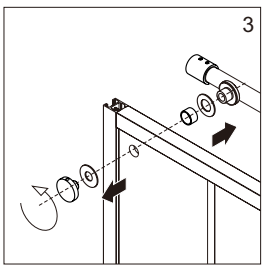

● Box Contents:

1xInstallation Instruction.	➔	
[1] 1xSupport Bar.	➔	
[2] 1xBottom Threshold.	➔	
[3] 1xFixed Panel.	➔	
[4] 1xDoor Panel.	➔	
[5] 1xClosing Gasket.	➔	
[6A] 1xSide Gasket (Longer). [6B] 1xSide Gasket (Shorter).	➔	
[7] 1xHandle Set.	➔	
[8] 4xTop Rollers.	➔	
[9] 2xSupport Bar Wall Brackets.	➔	
[10] 2xAnti-collision Components.	➔	
[11] 2xFasteners.	➔	
[12] 1xBottom Slider A. [13] 1xBottom Slider B.	➔	
[14] 1xWall Plug. [15] 1xScrew ST4x25.	➔	

● Assembly

01

Size	L
48"(1219mm)	44"-48"(1118-1219mm)
56"(1422mm)	52"-56"(1321-1422mm)
60"(1524mm)	56"-60"(1422-1524mm)
64"(1626mm)	60"-64"(1524-1626mm)
68"(1727mm)	64"-68"(1626-1727mm)

02

04

2x

2x

2x