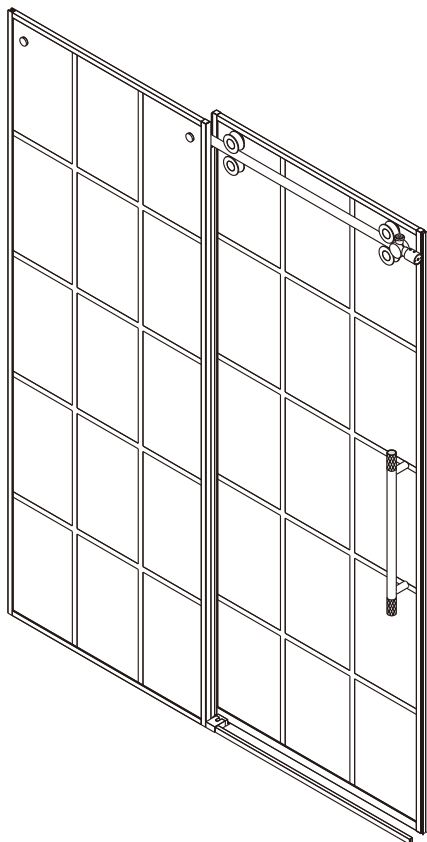

SHOWER ENCLOSURE SINGLE SLIDING INSTALLATION INSTRUCTIONS

319048-SS-MB/319056-SS-MB
319060-SS-MB/319064-SS-MB
319068-SS-MB

IMPORTANT-Please

read and follow all warnings and instructions before using this product. Injury can result from improper use. Save this documents.

Notes: Safety glass can not be re-worked.

Please read these instructions carefully before start of installation.

Special care should be taken when drilling walls to avoid hidden pipes or electrical cables.

● Assembly

01

Size	L
48"(1219mm)	44"-48"(1118-1219mm)
56"(1422mm)	52"-56"(1321-1422mm)
60"(1524mm)	56"-60"(1422-1524mm)
64"(1626mm)	60"-64"(1524-1626mm)
68"(1727mm)	64"-68"(1626-1727mm)

02

04

2x

2x

2x