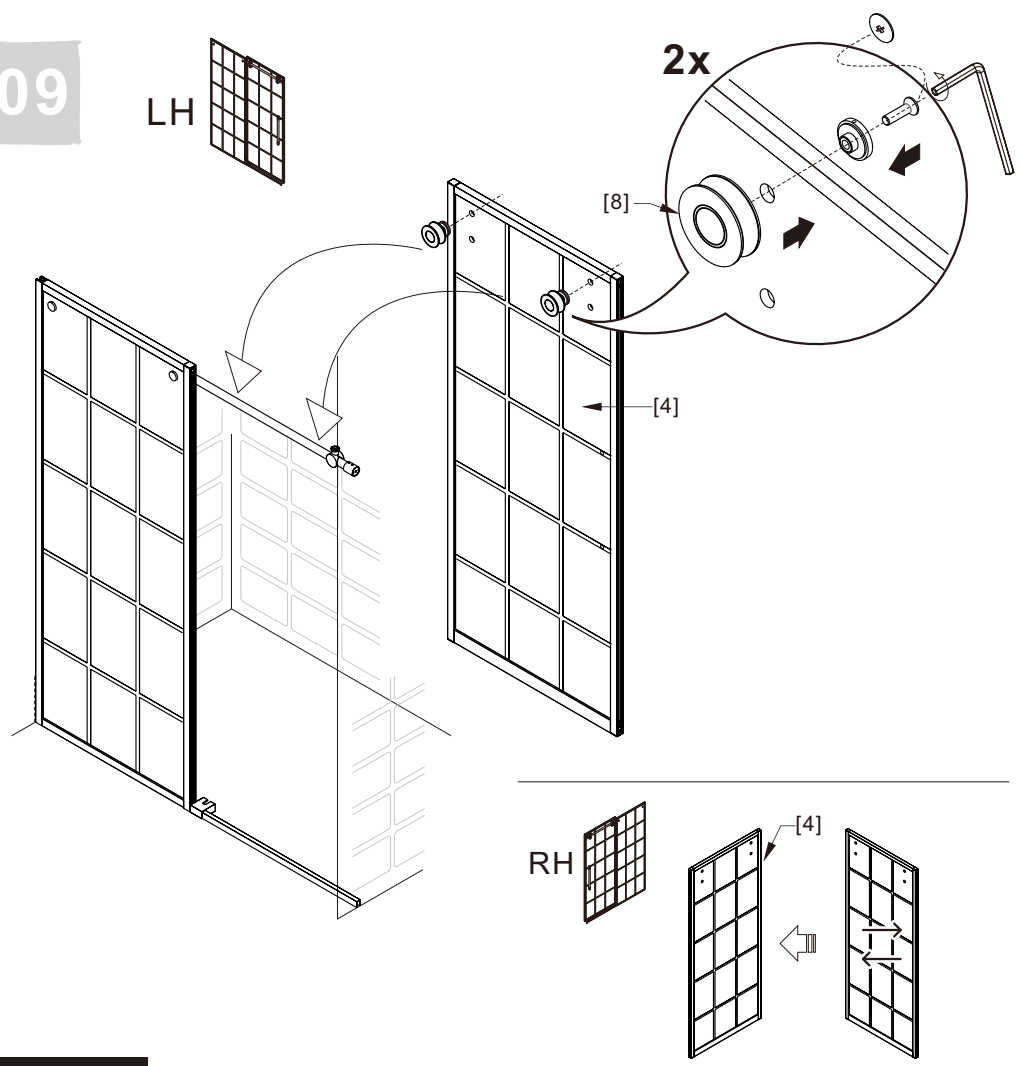

● Box Contents:

1xInstallation Instruction.	➔	
[1] 1xSupport Bar.	➔	
[2] 1xBottom Threshold.	➔	
[3] 1xFixed Panel.	➔	
[4] 1xDoor Panel.	➔	
[5] 1xClosing Gasket.	➔	
[6A] 1xSide Gasket (Longer). [6B] 1xSide Gasket (Shorter).	➔	
[7] 1xHandle Set.	➔	
[8] 4xTop Rollers.	➔	
[9] 2xSupport Bar Wall Brackets.	➔	
[10] 2xAnti-collision Components.	➔	
[11] 2xFasteners.	➔	
[12] 1xBottom Slider A. [13] 1xBottom Slider B.	➔	
[14] 1xWall Plug. [15] 1xScrew ST4x25.	➔	

● Assembly

01

Size	L
48"(1219mm)	44"-48"(1118-1219mm)
56"(1422mm)	52"-56"(1321-1422mm)
60"(1524mm)	56"-60"(1422-1524mm)
64"(1626mm)	60"-64"(1524-1626mm)
68"(1727mm)	64"-68"(1626-1727mm)

02

04

2x

2x

2x

06

LH

2x

RH

08

09

12

13