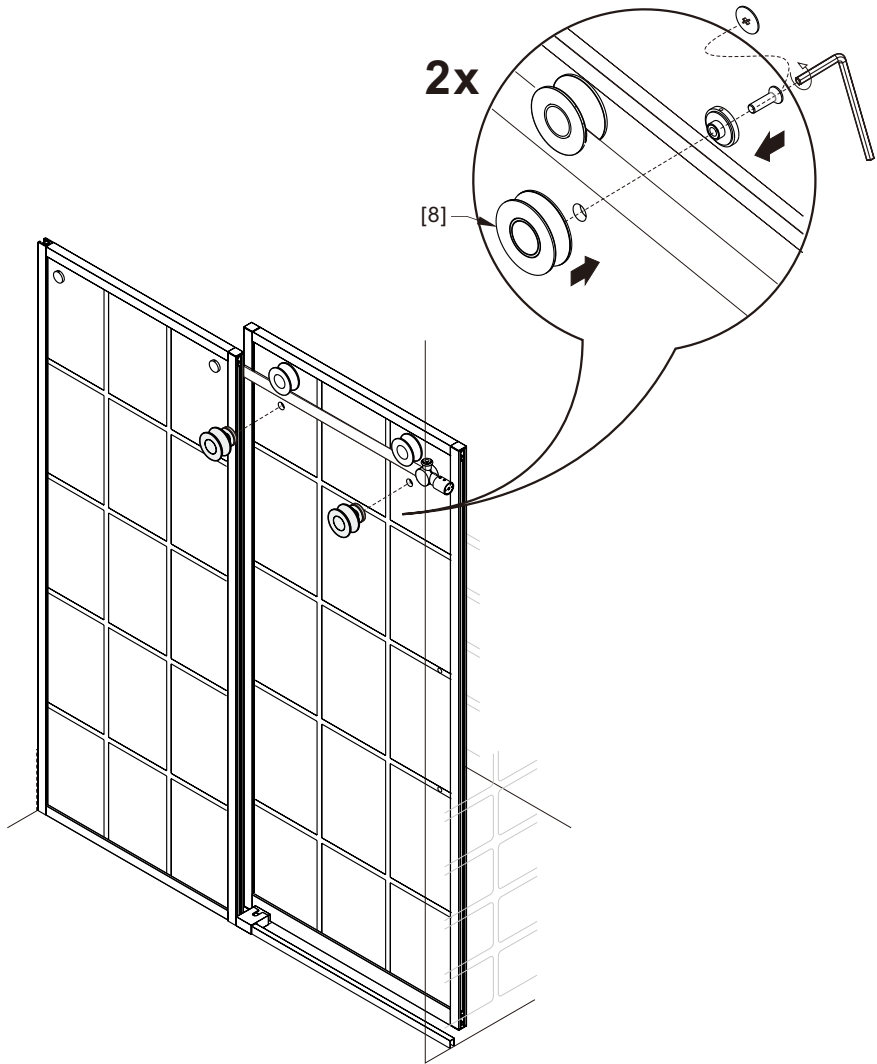

● Box Contents:

1xInstallation Instruction.	➔	
[1] 1xSupport Bar.	➔	
[2] 1xBottom Threshold.	➔	
[3] 1xFixed Panel.	➔	
[4] 1xDoor Panel.	➔	
[5] 1xClosing Gasket.	➔	
[6A] 1xSide Gasket (Longer). [6B] 1xSide Gasket (Shorter).	➔	
[7] 1xHandle Set.	➔	
[8] 4xTop Rollers.	➔	
[9] 2xSupport Bar Wall Brackets.	➔	
[10] 2xAnti-collision Components.	➔	
[11] 2xFasteners.	➔	
[12] 1xBottom Slider A. [13] 1xBottom Slider B.	➔	
[14] 1xWall Plug. [15] 1xScrew ST4x25.	➔	

● Assembly

01

Size	L
48"(1219mm)	44"-48"(1118-1219mm)
56"(1422mm)	52"-56"(1321-1422mm)
60"(1524mm)	56"-60"(1422-1524mm)
64"(1626mm)	60"-64"(1524-1626mm)
68"(1727mm)	64"-68"(1626-1727mm)

02

04

2x

2x

2x

06

LH

2x

RH

08

09

12

13