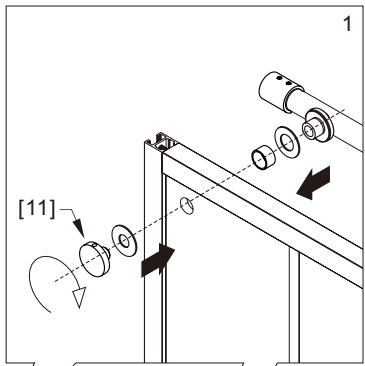

● Box Contents:

1xInstallation Instruction.	➔	
[1] 1xSupport Bar.	➔	
[2] 1xBottom Threshold.	➔	
[3] 1xFixed Panel.	➔	
[4] 1xDoor Panel.	➔	
[5] 1xClosing Gasket.	➔	
[6A] 1xSide Gasket (Longer). [6B] 1xSide Gasket (Shorter).	➔	
[7] 1xHandle Set.	➔	
[8] 4xTop Rollers.	➔	
[9] 2xSupport Bar Wall Brackets.	➔	
[10] 2xAnti-collision Components.	➔	
[11] 2xFasteners.	➔	
[12] 1xBottom Slider A. [13] 1xBottom Slider B.	➔	
[14] 1xWall Plug. [15] 1xScrew ST4x25.	➔	

● Assembly

01

Size	L
48"(1219mm)	44"-48"(1118-1219mm)
56"(1422mm)	52"-56"(1321-1422mm)
60"(1524mm)	56"-60"(1422-1524mm)
64"(1626mm)	60"-64"(1524-1626mm)
68"(1727mm)	64"-68"(1626-1727mm)

02

04

2x

2x

2x