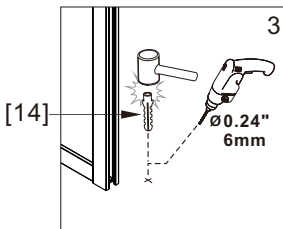

● Box Contents:

1xInstallation Instruction.	➔	
[1] 1xSupport Bar.	➔	
[2] 1xBottom Threshold.	➔	
[3] 1xFixed Panel.	➔	
[4] 1xDoor Panel.	➔	
[5] 1xClosing Gasket.	➔	
[6A] 1xSide Gasket (Longer). [6B] 1xSide Gasket (Shorter).	➔	
[7] 1xHandle Set.	➔	
[8] 4xTop Rollers.	➔	
[9] 2xSupport Bar Wall Brackets.	➔	
[10] 2xAnti-collision Components.	➔	
[11] 2xFasteners.	➔	
[12] 1xBottom Slider A. [13] 1xBottom Slider B.	➔	
[14] 1xWall Plug. [15] 1xScrew ST4x25.	➔	

● Assembly

01

Size	L
48"(1219mm)	44"-48"(1118-1219mm)
56"(1422mm)	52"-56"(1321-1422mm)
60"(1524mm)	56"-60"(1422-1524mm)
64"(1626mm)	60"-64"(1524-1626mm)
68"(1727mm)	64"-68"(1626-1727mm)

02

04

2x

2x

2x

06

LH

2x

RH

08

09

12

13