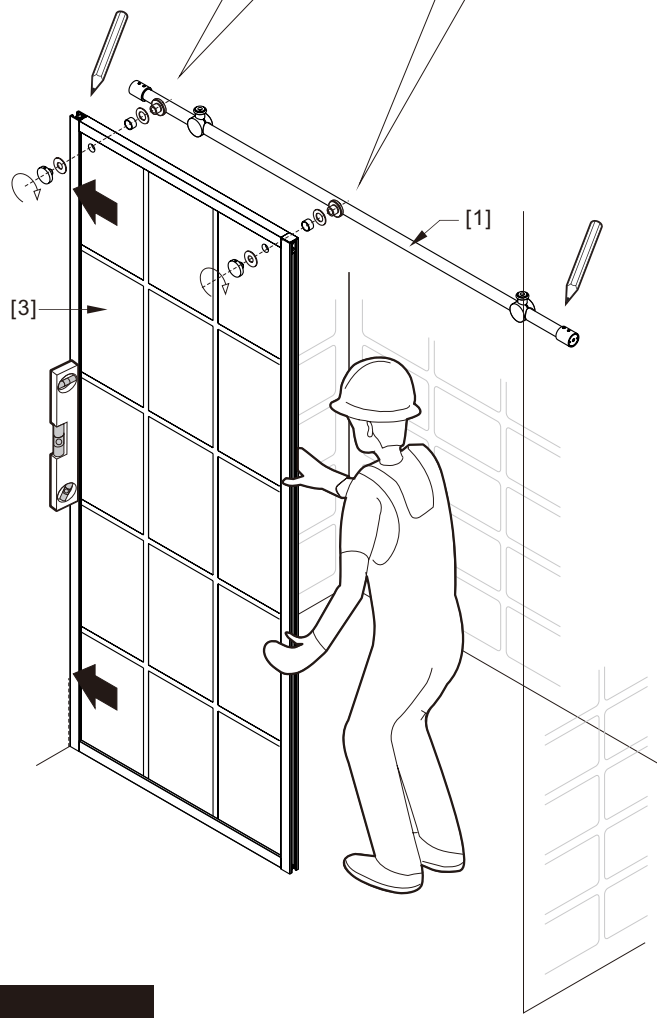

Notes: Safety glass can not be re-worked.

Please read these instructions carefully before start of installation.

Special care should be taken when drilling walls to avoid hidden pipes or electrical cables.

● Box Contents:

1xInstallation Instruction.	➔	
[1] 1xSupport Bar.	➔	
[2] 1xBottom Threshold.	➔	
[3] 1xFixed Panel.	➔	
[4] 1xDoor Panel.	➔	
[5] 1xClosing Gasket.	➔	
[6A] 1xSide Gasket (Longer). [6B] 1xSide Gasket (Shorter).	➔	
[7] 1xHandle Set.	➔	
[8] 4xTop Rollers.	➔	
[9] 2xSupport Bar Wall Brackets.	➔	
[10] 2xAnti-collision Components.	➔	
[11] 2xFasteners.	➔	
[12] 1xBottom Slider A. [13] 1xBottom Slider B.	➔	
[14] 1xWall Plug. [15] 1xScrew ST4x25.	➔	

● Assembly

01

Size	L
48"(1219mm)	44"-48"(1118-1219mm)
56"(1422mm)	52"-56"(1321-1422mm)
60"(1524mm)	56"-60"(1422-1524mm)
64"(1626mm)	60"-64"(1524-1626mm)
68"(1727mm)	64"-68"(1626-1727mm)

02

04

2x

2x

2x