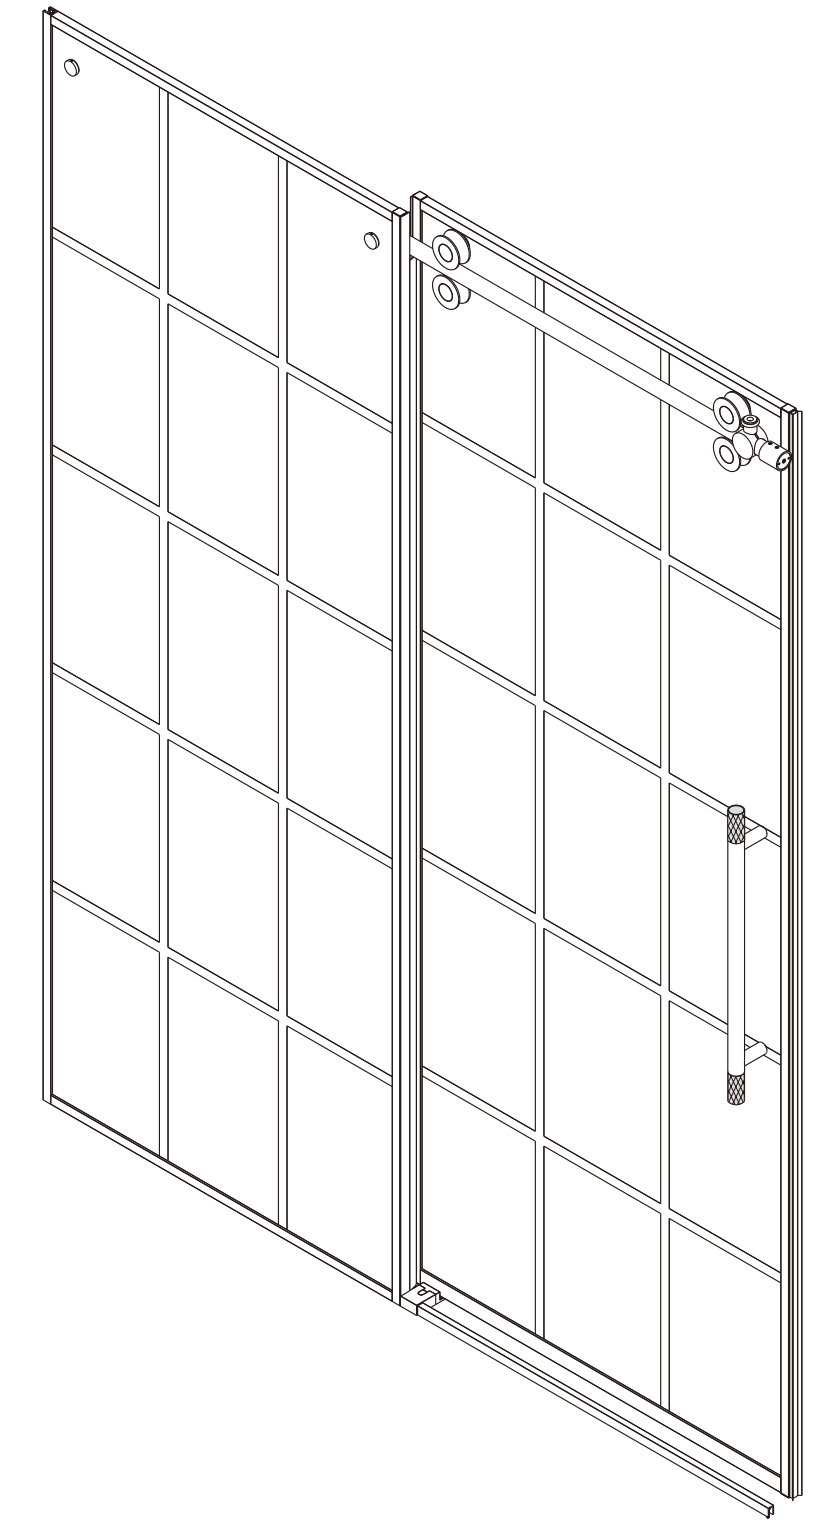

INSTALLATION SPECIFICATION

Item No.	319048-SS-MB
Description	Single sliding
Overall Dimensions	48"x78"
Installation Size Range	44"-48"
Profile Color	Matte Black
Glass Thickness	8/25"
Glass Color	Silk-screened&Easy clean
Gross Weight	124 LBS
Certifications	ANSI Z97.1-2015

All measurements are approximate. Measurements may vary +/- 1/25".

Puente
Single sliding