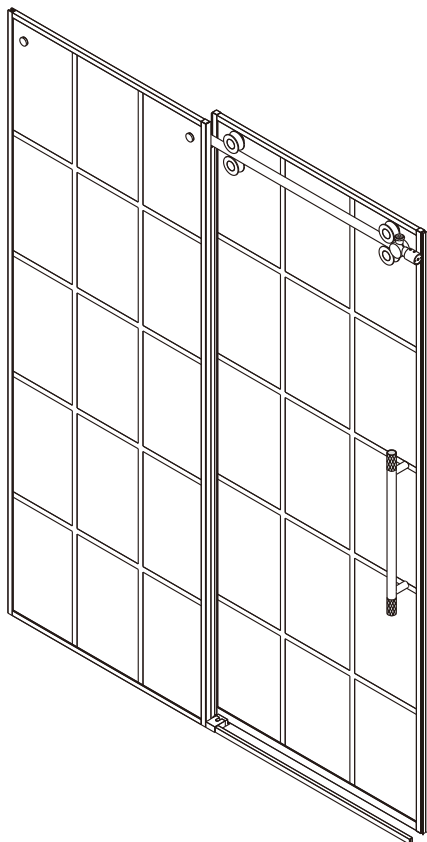

SHOWER ENCLOSURE SINGLE SLIDING INSTALLATION INSTRUCTIONS

319048-SS-MB/319056-SS-MB
319060-SS-MB/319064-SS-MB
319068-SS-MB

IMPORTANT-Please

read and follow all warnings and instructions before using this product. Injury can result from improper use. Save this documents.

Notes: Safety glass can not be re-worked.

Please read these instructions carefully before start of installation.

Special care should be taken when drilling walls to avoid hidden pipes or electrical cables.

● Assembly

01

Size	L
48"(1219mm)	44"-48"(1118-1219mm)
56"(1422mm)	52"-56"(1321-1422mm)
60"(1524mm)	56"-60"(1422-1524mm)
64"(1626mm)	60"-64"(1524-1626mm)
68"(1727mm)	64"-68"(1626-1727mm)

02

LH

RH

04

2x