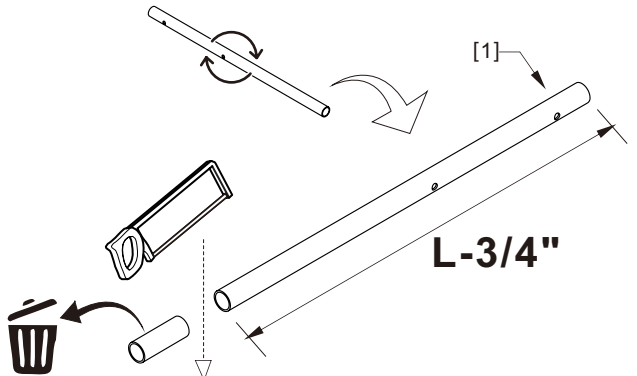

● Box Contents:

1xInstallation Instruction.	➔	
[1] 1xSupport Bar.	➔	
[2] 1xBottom Threshold.	➔	
[3] 1xFixed Panel.	➔	
[4] 1xDoor Panel.	➔	
[5] 1xClosing Gasket.	➔	
[6A] 1xSide Gasket (Longer). [6B] 1xSide Gasket (Shorter).	➔	
[7] 1xHandle Set.	➔	
[8] 4xTop Rollers.	➔	
[9] 2xSupport Bar Wall Brackets.	➔	
[10] 2xAnti-collision Components.	➔	
[11] 2xFasteners.	➔	
[12] 1xBottom Slider A. [13] 1xBottom Slider B.	➔	
[14] 1xWall Plug. [15] 1xScrew ST4x25.	➔	

● Assembly

01

Size	L
48"(1219mm)	44"-48"(1118-1219mm)
56"(1422mm)	52"-56"(1321-1422mm)
60"(1524mm)	56"-60"(1422-1524mm)
64"(1626mm)	60"-64"(1524-1626mm)
68"(1727mm)	64"-68"(1626-1727mm)

02

LH

RH

04

2x