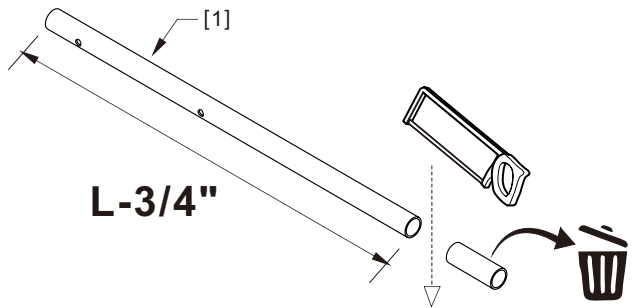

● Box Contents:

1xInstallation Instruction.	➔	
[1] 1xSupport Bar.	➔	
[2] 1xBottom Threshold.	➔	
[3] 1xFixed Panel.	➔	
[4] 1xDoor Panel.	➔	
[5] 1xClosing Gasket.	➔	
[6A] 1xSide Gasket (Longer). [6B] 1xSide Gasket (Shorter).	➔	
[7] 1xHandle Set.	➔	
[8] 4xTop Rollers.	➔	
[9] 2xSupport Bar Wall Brackets.	➔	
[10] 2xAnti-collision Components.	➔	
[11] 2xFasteners.	➔	
[12] 1xBottom Slider A. [13] 1xBottom Slider B.	➔	
[14] 1xWall Plug. [15] 1xScrew ST4x25.	➔	

● Assembly

01

Size	L
48"(1219mm)	44"-48"(1118-1219mm)
56"(1422mm)	52"-56"(1321-1422mm)
60"(1524mm)	56"-60"(1422-1524mm)
64"(1626mm)	60"-64"(1524-1626mm)
68"(1727mm)	64"-68"(1626-1727mm)

02

LH

RH

04

2x