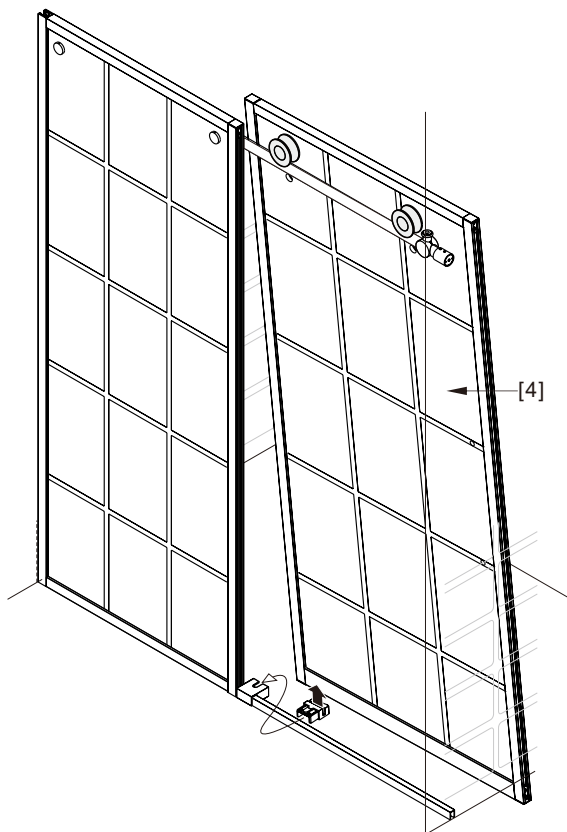

● Box Contents:

1xInstallation Instruction.	➔	
[1] 1xSupport Bar.	➔	
[2] 1xBottom Threshold.	➔	
[3] 1xFixed Panel.	➔	
[4] 1xDoor Panel.	➔	
[5] 1xClosing Gasket.	➔	
[6A] 1xSide Gasket (Longer). [6B] 1xSide Gasket (Shorter).	➔	
[7] 1xHandle Set.	➔	
[8] 4xTop Rollers.	➔	
[9] 2xSupport Bar Wall Brackets.	➔	
[10] 2xAnti-collision Components.	➔	
[11] 2xFasteners.	➔	
[12] 1xBottom Slider A. [13] 1xBottom Slider B.	➔	
[14] 1xWall Plug. [15] 1xScrew ST4x25.	➔	

● Assembly

01

Size	L
48"(1219mm)	44"-48"(1118-1219mm)
56"(1422mm)	52"-56"(1321-1422mm)
60"(1524mm)	56"-60"(1422-1524mm)
64"(1626mm)	60"-64"(1524-1626mm)
68"(1727mm)	64"-68"(1626-1727mm)

02

LH

RH

04

2x

2x

2x

06

LH

2x

RH

08

09