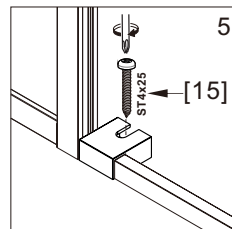

● Box Contents:

1xInstallation Instruction.	➔	
[1] 1xSupport Bar.	➔	
[2] 1xBottom Threshold.	➔	
[3] 1xFixed Panel.	➔	
[4] 1xDoor Panel.	➔	
[5] 1xClosing Gasket.	➔	
[6A] 1xSide Gasket (Longer). [6B] 1xSide Gasket (Shorter).	➔	
[7] 1xHandle Set.	➔	
[8] 4xTop Rollers.	➔	
[9] 2xSupport Bar Wall Brackets.	➔	
[10] 2xAnti-collision Components.	➔	
[11] 2xFasteners.	➔	
[12] 1xBottom Slider A. [13] 1xBottom Slider B.	➔	
[14] 1xWall Plug. [15] 1xScrew ST4x25.	➔	

● Assembly

01

Size	L
48"(1219mm)	44"-48"(1118-1219mm)
56"(1422mm)	52"-56"(1321-1422mm)
60"(1524mm)	56"-60"(1422-1524mm)
64"(1626mm)	60"-64"(1524-1626mm)
68"(1727mm)	64"-68"(1626-1727mm)

02

LH

RH

04

2x

2x

2x

06

LH

2x

RH

08

09