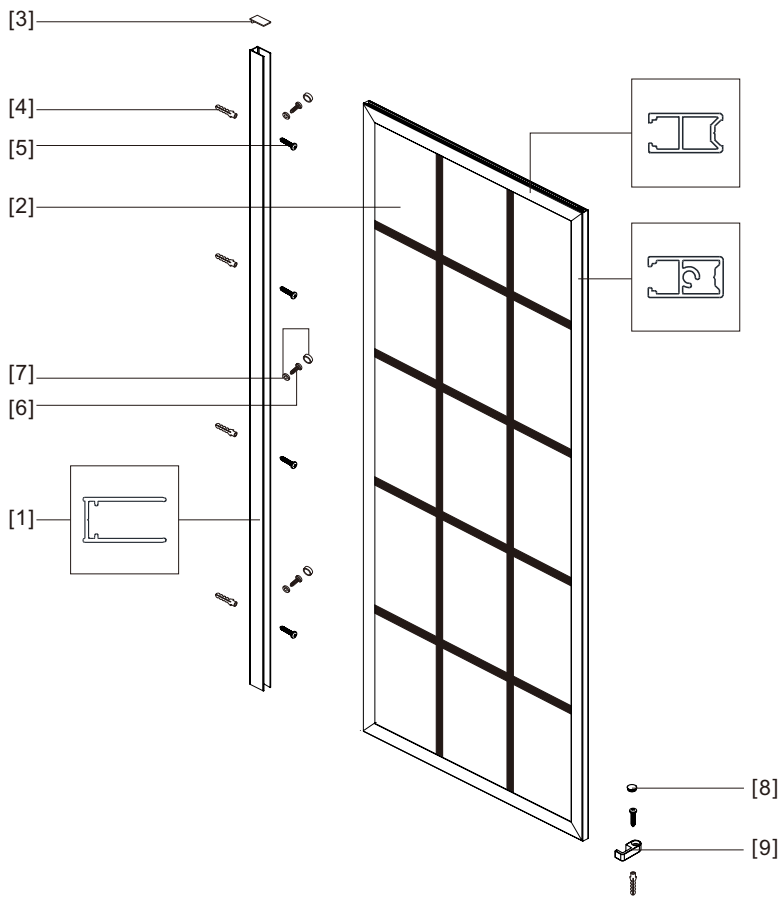

- [1] 1xWall Post.
- [2] 1xFixed Panel.
- [3] 1xWall Post Top Cover.
- [4] 5xWall Plugs.
- [5] 5xScrews ST4x30.
- [6] 3xScrews ST4x8.
- [7] 3xScrew Caps.
- [8] 1xFastener Cover.
- [9] 1xFastener.