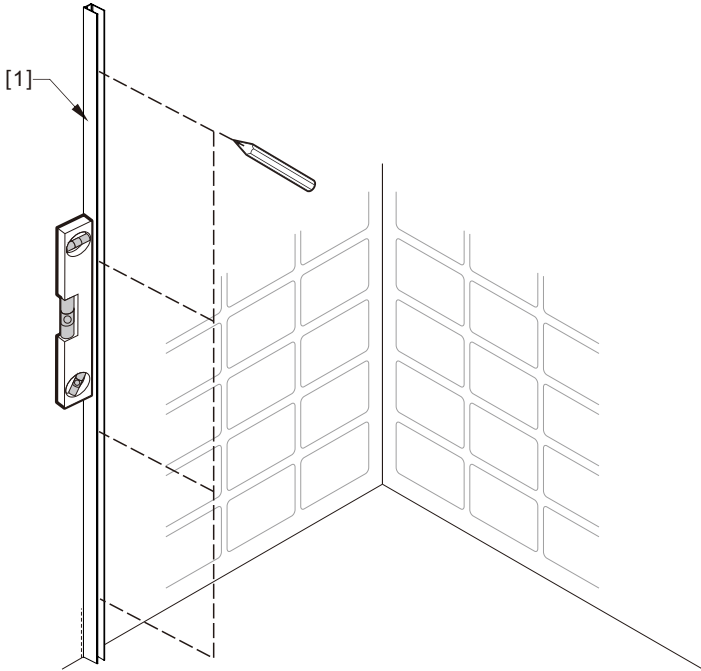

● Assembly

01