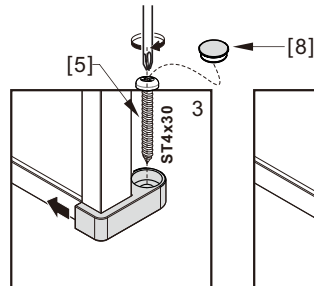

● Box Contents:

1xInstallation Instruction.	➔	
[1] 1xWall Post.	➔	
[2] 1xFixed Panel.	➔	
[3] 1xWall Post Top Cover.	➔	
[4] 5xWall Plugs. [5] 5xScrews ST4x30.	➔	
[6] 3xScrews ST4x8. [7] 3xScrew Caps.	➔	
[8] 1xFastener Cover. [9] 1xFastener.	➔	

● Assembly

01

4x

02

03

OR

05

- Do not use the shower enclosure for at least 24 hours in order to allow the silicone sealant to cure fully.