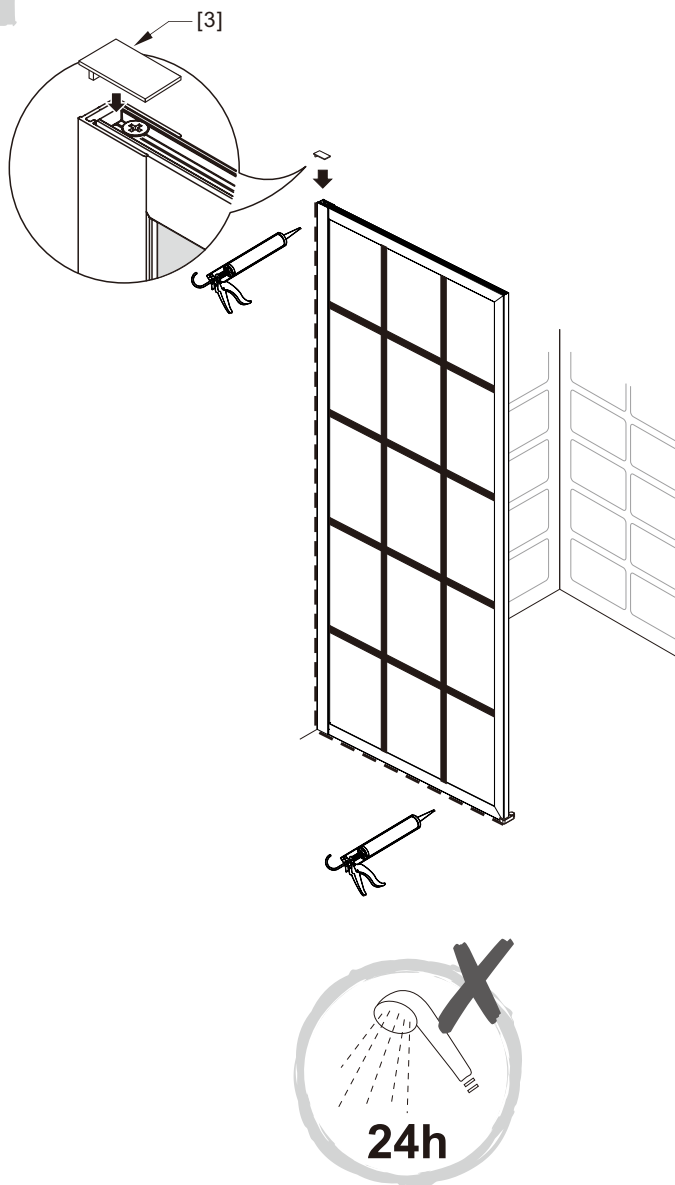

Notes: Safety glass can not be re-worked.

Please read these instructions carefully before start of installation.

Special care should be taken when drilling walls to avoid hidden pipes or electrical cables.

● Box Contents:

1xInstallation Instruction.	➔	
[1] 1xWall Post.	➔	
[2] 1xFixed Panel.	➔	
[3] 1xWall Post Top Cover.	➔	
[4] 5xWall Plugs. [5] 5xScrews ST4x30.	➔	
[6] 3xScrews ST4x8. [7] 3xScrew Caps.	➔	
[8] 1xFastener Cover. [9] 1xFastener.	➔	

● Assembly

01

4x

02

03

OR

05

- Do not use the shower enclosure for at least 24 hours in order to allow the silicone sealant to cure fully.