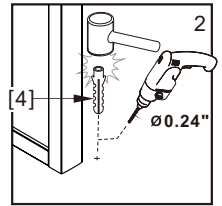

● Box Contents:

1xInstallation Instruction.	➔	
[1] 1xWall Post.	➔	
[2] 1xFixed Panel.	➔	
[3] 1xWall Post Top Cover.	➔	
[4] 5xWall Plugs. [5] 5xScrews ST4x30.	➔	
[6] 3xScrews ST4x8. [7] 3xScrew Caps.	➔	
[8] 1xFastener Cover. [9] 1xFastener.	➔	

● Assembly

01

4x

02

03

OR

05

- Do not use the shower enclosure for at least 24 hours in order to allow the silicone sealant to cure fully.