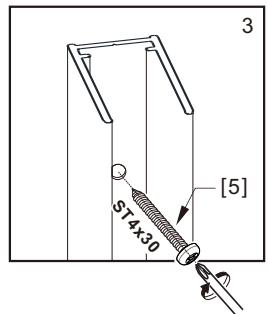

● Box Contents:

1xInstallation Instruction.	➔	
[1] 1xWall Post.	➔	
[2] 1xFixed Panel.	➔	
[3] 1xWall Post Top Cover.	➔	
[4] 3xWall Plugs. [5] 3xScrews ST4x30.	➔	
[6] 3xScrews ST4x8. [7] 3xScrew Caps.	➔	

● Assembly

01

3x

02

03

3x

inside

[6]