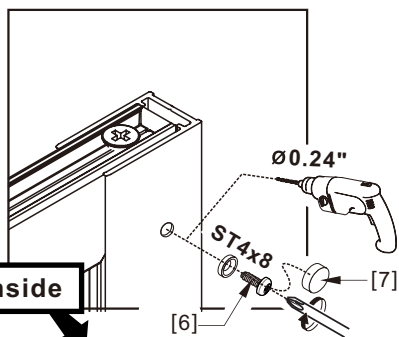

● Box Contents:

1xInstallation Instruction.	➔	
[1] 1xWall Post.	➔	
[2] 1xFixed Panel.	➔	
[3] 1xWall Post Top Cover.	➔	
[4] 3xWall Plugs. [5] 3xScrews ST4x30.	➔	
[6] 3xScrews ST4x8. [7] 3xScrew Caps.	➔	

● Assembly

01

3x

02

03

3x

inside

[6]