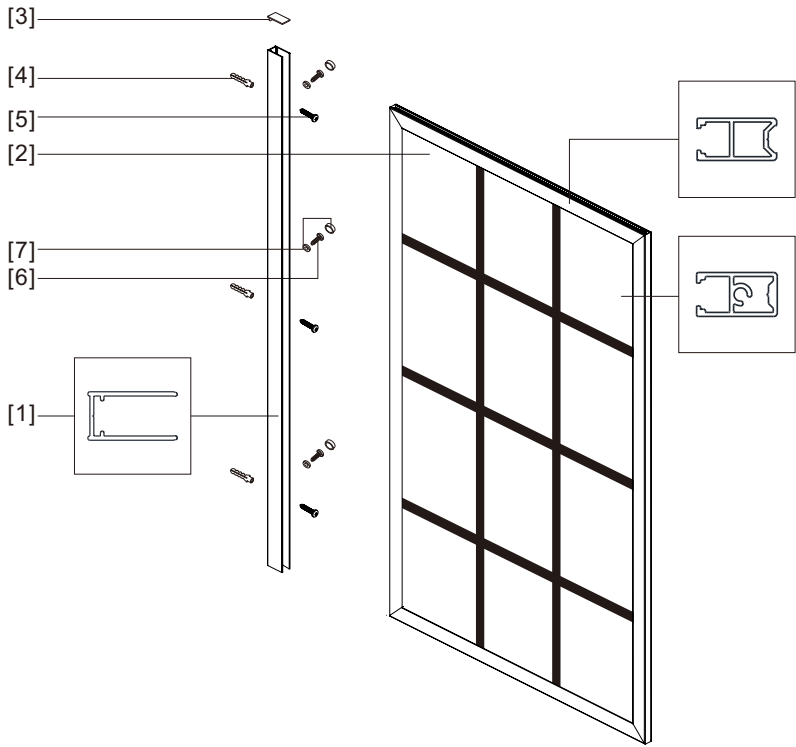

- [1] 1xWall Post.
- [2] 1xFixed Panel.
- [3] 1xWall Post Top Cover.
- [4] 3xWall Plugs.
- [5] 3xScrews ST4x30.
- [6] 3xScrews ST4x8.
- [7] 3xScrew Caps.