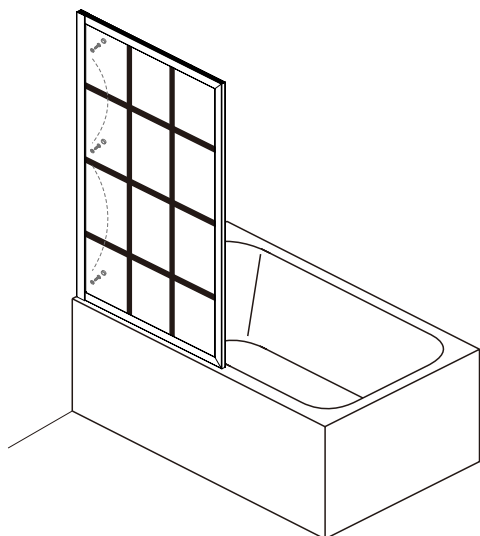

● Box Contents:

1xInstallation Instruction.	➔	
[1] 1xWall Post.	➔	
[2] 1xFixed Panel.	➔	
[3] 1xWall Post Top Cover.	➔	
[4] 3xWall Plugs. [5] 3xScrews ST4x30.	➔	
[6] 3xScrews ST4x8. [7] 3xScrew Caps.	➔	

● Assembly

01

3x

02

03

3x

inside

[6]