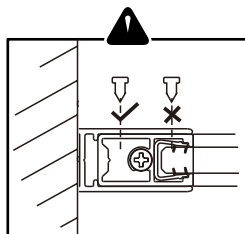

● Box Contents:

1xInstallation Instruction.	➔	
[1] 1xWall Post.	➔	
[2] 1xFixed Panel.	➔	
[3] 1xWall Post Top Cover.	➔	
[4] 3xWall Plugs. [5] 3xScrews ST4x30.	➔	
[6] 3xScrews ST4x8. [7] 3xScrew Caps.	➔	

● Assembly

01

3x

02

03

3x

inside

[6]