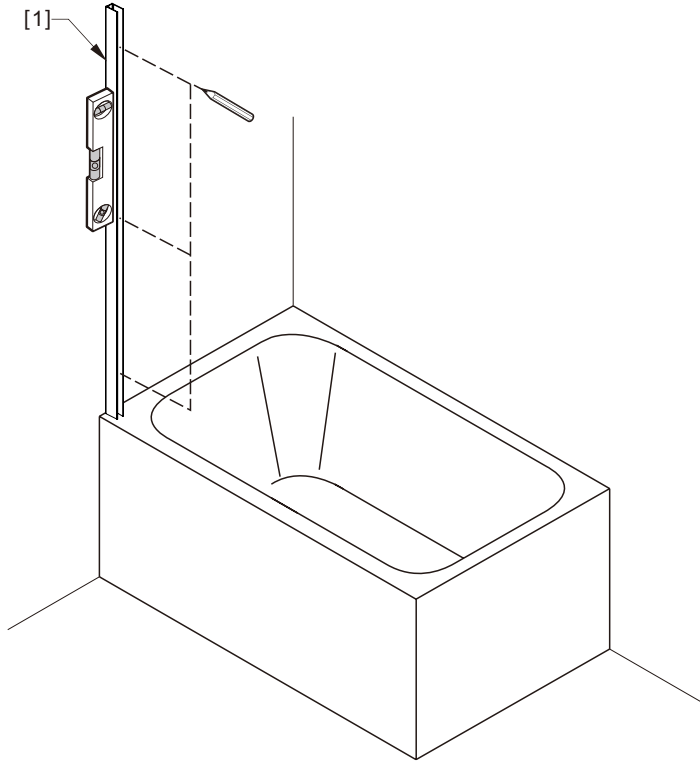

● Assembly

01