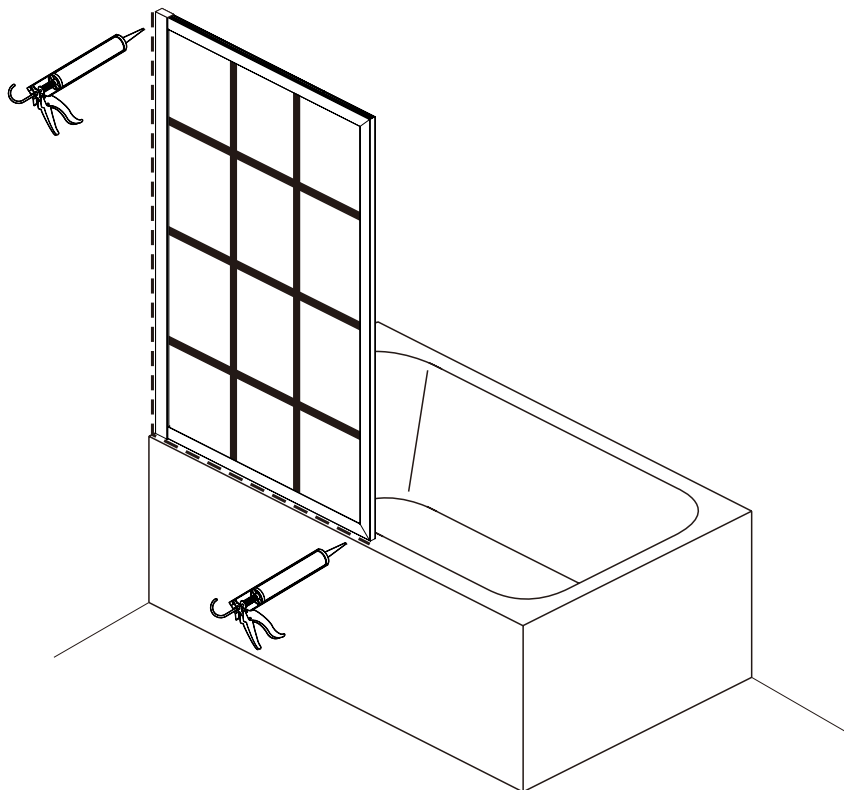

- Do not use the shower enclosure for at least 24 hours in order to allow the silicone sealant to cure fully.