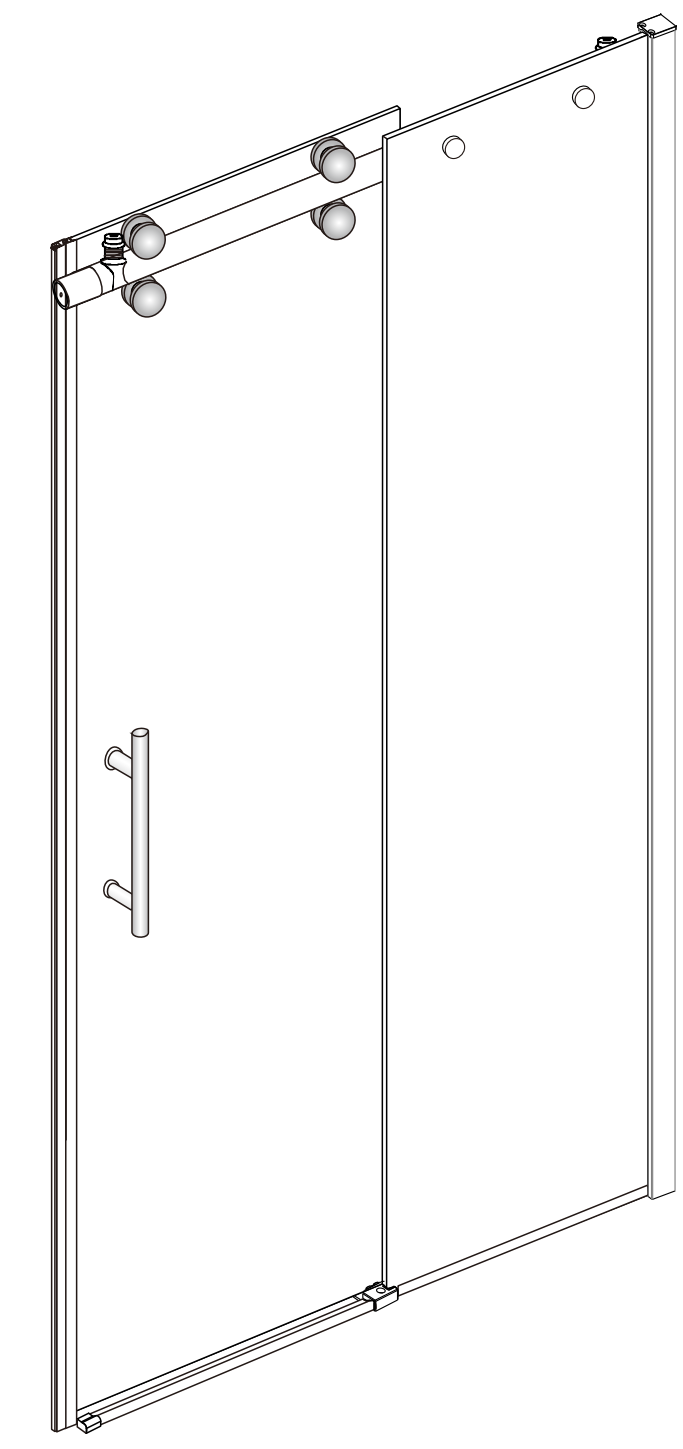

INSTALLATION SPECIFICATION

Item No.	302060-SS-BG
Description	Single Sliding
Overall Dimensions	60"x76"
Installation Size Range	58 4/5"-60"
Profile Color	Brushed Gold
Glass Thickness	8/25"
Glass Color	Transparent&Easy clean
Gross Weight	147 LBS
Certifications	ANSI Z97.1-2015

All measurements are approximate. Measurements may vary +/- 1/25".

Massa
Single Sliding