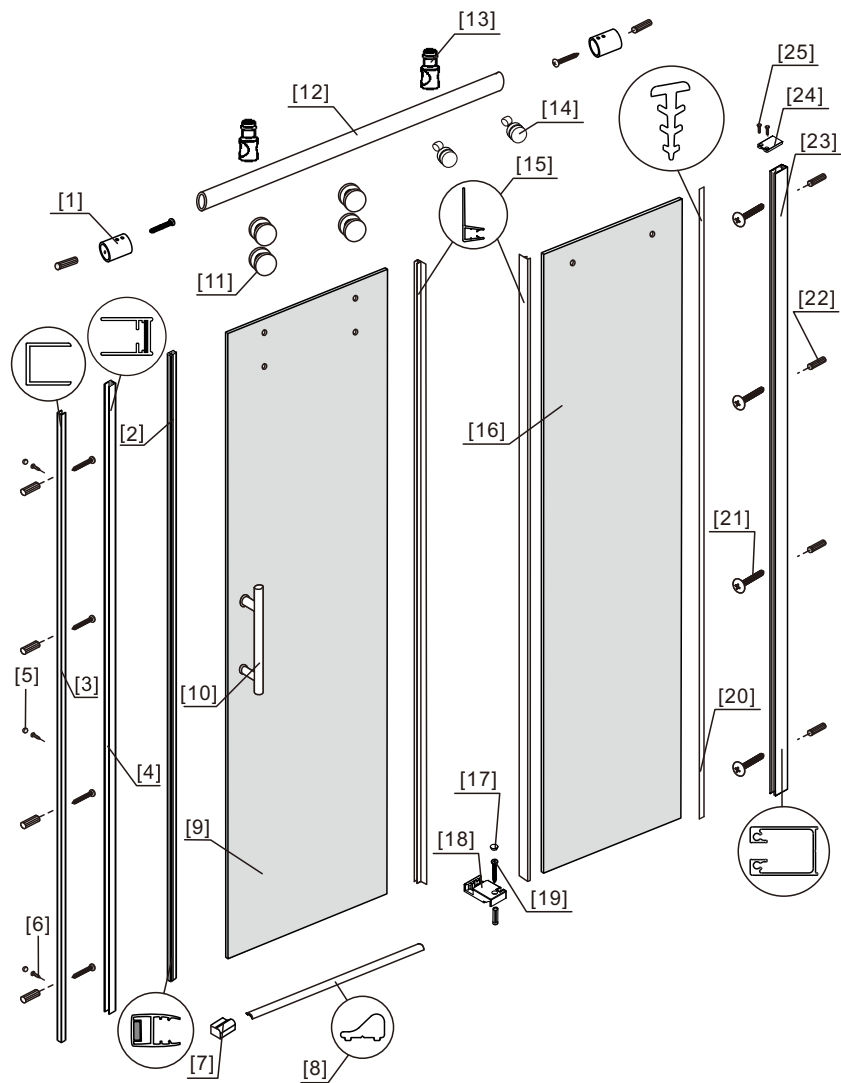

[1] 2xWall Connectors	[10] 1xHandle Set	[19] 1xScrews ST4x25
[2] 1xMagnetic Seal	[11] 4xTop Rollers	[20] 1xSealing
[3] 1xWall Profile	[12] 1xTop Horizontal Rail	[21] 8xScrews ST4x35
[4] 1xVertical Profile	[13] 2xGlass Stoppers	[22] 9xWall Plugs
[5] 3xScrew Cover Caps	[14] 2xFixing Parts	[23] 1xWall Profile
[6] 3xScrews ST4x8	[15] 2xDoor Side Gaskets	[24] 1xProfile Cover
[7] 1xCover Cap L/R	[16] 1xFixed Panel	[25] 2xScrews ST4x16
[8] 1xAluminum Seal	[17] 1xScrew Cover Cap	
[9] 1xDoor Panel	[18] 1xDoor Guider L/R	

● Box Contents:

1xInstallation Instruction.	➔	
[1] 2xWall Connectors.	➔	
[2] 1xMagnetic Seal.	➔	
[3] 1xWall Profile.	➔	
[4] 1xVertical Profile.	➔	
[5] 3xScrew Cover Caps.	➔	
[6] 3xScrews ST4x8.	➔	
[7] 1xCover Cap L/R.	➔	
[8] 1xAluminum Seal.	➔	
[9] 1xDoor Panel.	➔	
[10] 1xHandle Set.	➔	
[11] 4xTop Rollers.	➔	
[12] 1xTop Horizontal Rail.	➔	
[13] 2xGlass Stoppers.	➔	
[14] 2xFixing Parts.	➔	
[15] 2xDoor Side Gaskets.	➔	
[16] 1xFixed Panel.	➔	
[17] 1xScrew Cover Cap.	➔	
[18] 1xDoor Guider L/R.	➔	
[19] 1xScrew ST4x25.	➔	
[20] 1xSealing.	➔	
[21] 8xScrews ST4x35.	➔	
[22] 9xWall Plugs.	➔	
[23] 1xWall Profile.	➔	
[24] 1xProfile Cover.	➔	
[25] 2xScrews ST4x16.	➔	
Wrenchs.	➔