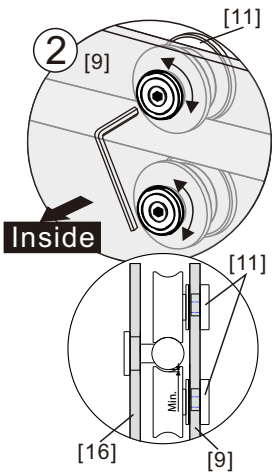

● Box Contents:

1xInstallation Instruction.	➔	
[1] 2xWall Connectors.	➔	
[2] 1xMagnetic Seal.	➔	
[3] 1xWall Profile.	➔	
[4] 1xVertical Profile.	➔	
[5] 3xScrew Cover Caps.	➔	
[6] 3xScrews ST4x8.	➔	
[7] 1xCover Cap L/R.	➔	
[8] 1xAluminum Seal.	➔	
[9] 1xDoor Panel.	➔	
[10] 1xHandle Set.	➔	
[11] 4xTop Rollers.	➔	
[12] 1xTop Horizontal Rail.	➔	
[13] 2xGlass Stoppers.	➔	
[14] 2xFixing Parts.	➔	
[15] 2xDoor Side Gaskets.	➔	
[16] 1xFixed Panel.	➔	
[17] 1xScrew Cover Cap.	➔	
[18] 1xDoor Guider L/R.	➔	
[19] 1xScrew ST4x25.	➔	
[20] 1xSealing.	➔	
[21] 8xScrews ST4x35.	➔	
[22] 9xWall Plugs.	➔	
[23] 1xWall Profile.	➔	
[24] 1xProfile Cover.	➔	
[25] 2xScrews ST4x16.	➔	
Wrenchs.	➔	

● Assembly

01

[21]		x4 (ST4x35)
[22]		x4
[23]		x1

02

[16]		x1
[20]		x1

03

[1]	ST4X35 x2
[12]	x1
[13]	x2
[14]	x2

04

[1]	ST4X35 x2
-----	--------------

[9]		x1
[11]		x4

[2]		x1
[7]		x1/1(L/R)
[10]		x1
[17]		x1
[18]		x1/1(L/R)
[19]		x1(ST4x25)
[22]		x9

[3]		x1
[4]		x1
[22]		x4
[21]		x4(ST4x35)

[5]		x3
[6]		x3(ST4x8)

11

[24]		x1
[25]		x2(ST4x16)