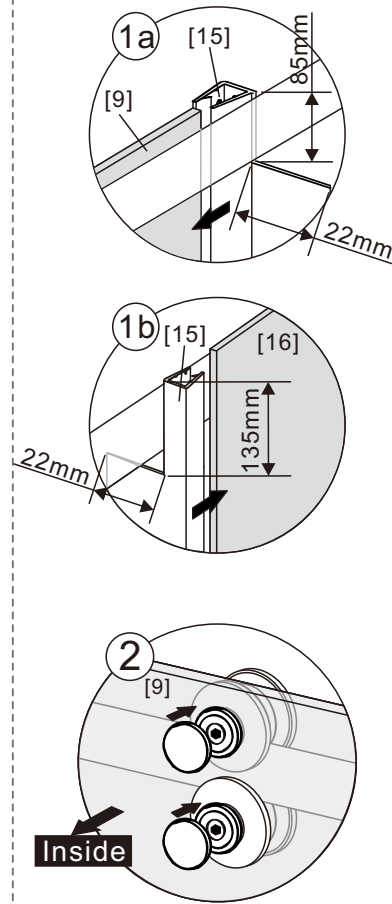

● Box Contents:

1xInstallation Instruction.	➔	
[1] 2xWall Connectors.	➔	
[2] 1xMagnetic Seal.	➔	
[3] 1xWall Profile.	➔	
[4] 1xVertical Profile.	➔	
[5] 3xScrew Cover Caps.	➔	
[6] 3xScrews ST4x8.	➔	
[7] 1xCover Cap L/R.	➔	
[8] 1xAluminum Seal.	➔	
[9] 1xDoor Panel.	➔	
[10] 1xHandle Set.	➔	
[11] 4xTop Rollers.	➔	
[12] 1xTop Horizontal Rail.	➔	
[13] 2xGlass Stoppers.	➔	
[14] 2xFixing Parts.	➔	
[15] 2xDoor Side Gaskets.	➔	
[16] 1xFixed Panel.	➔	
[17] 1xScrew Cover Cap.	➔	
[18] 1xDoor Guider L/R.	➔	
[19] 1xScrew ST4x25.	➔	
[20] 1xSealing.	➔	
[21] 8xScrews ST4x35.	➔	
[22] 9xWall Plugs.	➔	
[23] 1xWall Profile.	➔	
[24] 1xProfile Cover.	➔	
[25] 2xScrews ST4x16.	➔	
Wrenchs.	➔	

● Assembly

01

[21]		x4 (ST4x35)
[22]		x4
[23]		x1

02

[16]		x1
[20]		x1

03

[1]	ST4X35 x2
[12]	x1
[13]	x2
[14]	x2

04

[1]	ST4X35 x2
-----	--------------

[9]		x1
[11]		x4

[2]		x1
[7]		x1/1(L/R)
[10]		x1
[17]		x1
[18]		x1/1(L/R)
[19]		x1(ST4x25)
[22]		x9

[3]		x1
[4]		x1
[22]		x4
[21]		x4(ST4x35)

[5]		x3
[6]		x3(ST4x8)

11

[24]		x1
[25]		x2(ST4x16)