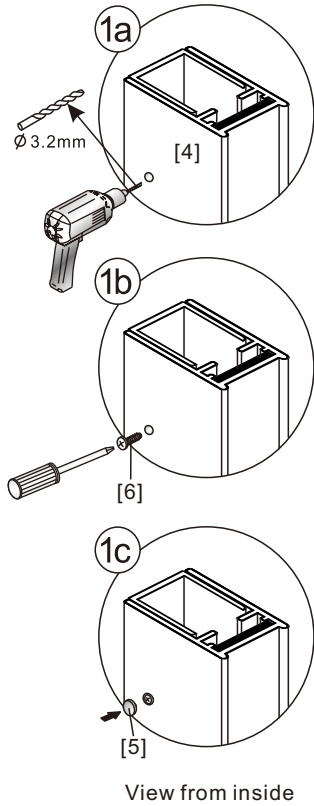

Notes: Safety glass can not be re-worked.

Please read these instructions carefully before start of installation.

Special care should be taken when drilling walls to avoid hidden pipes or electrical cables.

● Box Contents:

1xInstallation Instruction.	➔	
[1] 2xWall Connectors.	➔	
[2] 1xMagnetic Seal.	➔	
[3] 1xWall Profile.	➔	
[4] 1xVertical Profile.	➔	
[5] 3xScrew Cover Caps.	➔	
[6] 3xScrews ST4x8.	➔	
[7] 1xCover Cap L/R.	➔	
[8] 1xAluminum Seal.	➔	
[9] 1xDoor Panel.	➔	
[10] 1xHandle Set.	➔	
[11] 4xTop Rollers.	➔	
[12] 1xTop Horizontal Rail.	➔	
[13] 2xGlass Stoppers.	➔	
[14] 2xFixing Parts.	➔	
[15] 2xDoor Side Gaskets.	➔	
[16] 1xFixed Panel.	➔	
[17] 1xScrew Cover Cap.	➔	
[18] 1xDoor Guider L/R.	➔	
[19] 1xScrew ST4x25.	➔	
[20] 1xSealing.	➔	
[21] 8xScrews ST4x35.	➔	
[22] 9xWall Plugs.	➔	
[23] 1xWall Profile.	➔	
[24] 1xProfile Cover.	➔	
[25] 2xScrews ST4x16.	➔	
Wrenchs.	➔	

● Assembly

01

[21]		x4 (ST4x35)
[22]		x4
[23]		x1

02

[16]		x1
[20]		x1

03

[1]	ST4X35 x2
[12]	x1
[13]	x2
[14]	x2

04

[1]	ST4X35 x2
-----	--------------

[9]		x1
[11]		x4

[2]		x1
[7]		x1/1(L/R)
[10]		x1
[17]		x1
[18]		x1/1(L/R)
[19]		x1(ST4x25)
[22]		x9

[3]		x1
[4]		x1
[22]		x4
[21]		x4(ST4x35)

[5]		x3
[6]		x3(ST4x8)

11

[24]		x1
[25]		x2(ST4x16)