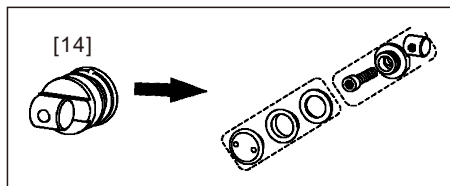

● Box Contents:

1xInstallation Instruction.	➔	
[1] 2xWall Connectors.	➔	
[2] 1xMagnetic Seal.	➔	
[3] 1xWall Profile.	➔	
[4] 1xVertical Profile.	➔	
[5] 3xScrew Cover Caps.	➔	
[6] 3xScrews ST4x8.	➔	
[7] 1xCover Cap L/R.	➔	
[8] 1xAluminum Seal.	➔	
[9] 1xDoor Panel.	➔	
[10] 1xHandle Set.	➔	
[11] 4xTop Rollers.	➔	
[12] 1xTop Horizontal Rail.	➔	
[13] 2xGlass Stoppers.	➔	
[14] 2xFixing Parts.	➔	
[15] 2xDoor Side Gaskets.	➔	
[16] 1xFixed Panel.	➔	
[17] 1xScrew Cover Cap.	➔	
[18] 1xDoor Guider L/R.	➔	
[19] 1xScrew ST4x25.	➔	
[20] 1xSealing.	➔	
[21] 8xScrews ST4x35.	➔	
[22] 9xWall Plugs.	➔	
[23] 1xWall Profile.	➔	
[24] 1xProfile Cover.	➔	
[25] 2xScrews ST4x16.	➔	
Wrenchs.	➔	

● Assembly

01

[21]		x4 (ST4x35)
[22]		x4
[23]		x1

02

[16]		x1
[20]		x1

03

[1]	ST4X35 x2
[12]	x1
[13]	x2
[14]	x2

04

[1]	ST4X35 x2
-----	--------------

[9]		x1
[11]		x4

[2]		x1
[7]		x1/1(L/R)
[10]		x1
[17]		x1
[18]		x1/1(L/R)
[19]		x1(ST4x25)
[22]		x9

[3]		x1
[4]		x1
[22]		x4
[21]		x4(ST4x35)

[5]		x3
[6]		x3(ST4x8)

11

[24]		x1
[25]		x2(ST4x16)