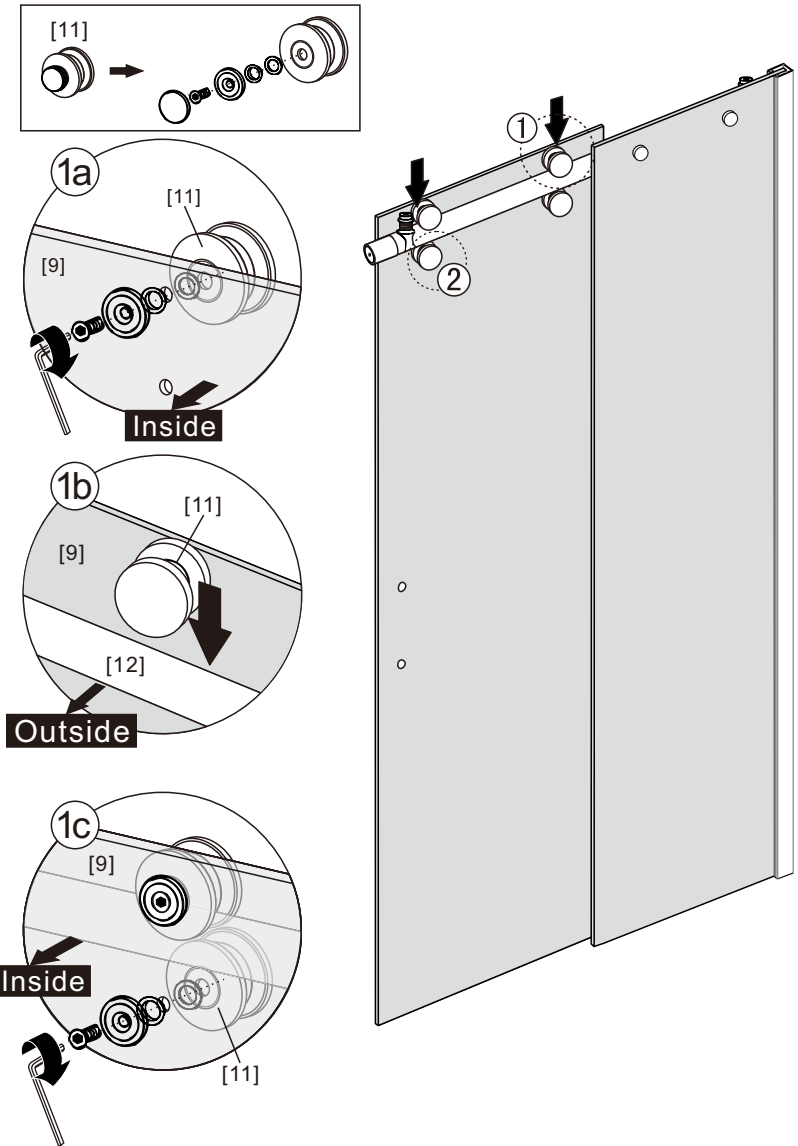

[9]		x1
[11]		x4