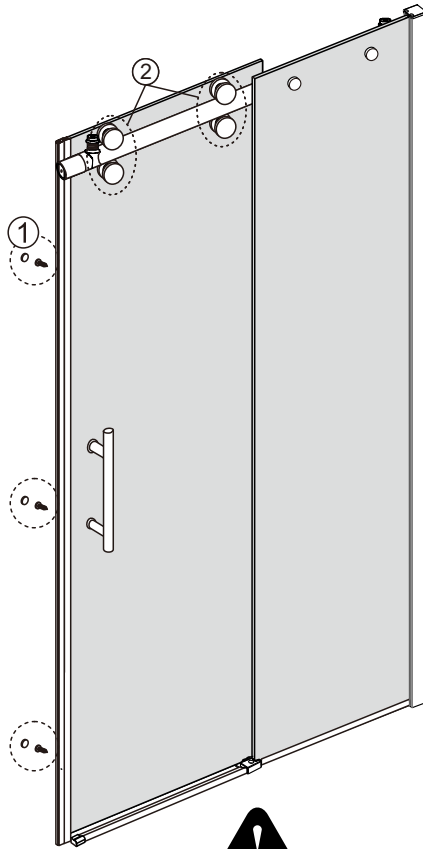

Notes: Safety glass can not be re-worked.

Please read these instructions carefully before start of installation.

Special care should be taken when drilling walls to avoid hidden pipes or electrical cables.

● Box Contents:

1xInstallation Instruction.	➔	
[1] 2xWall Connectors.	➔	
[2] 1xMagnetic Seal.	➔	
[3] 1xWall Profile.	➔	
[4] 1xVertical Profile.	➔	
[5] 3xScrew Cover Caps.	➔	
[6] 3xScrews ST4x8.	➔	
[7] 1xCover Cap L/R.	➔	
[8] 1xAluminum Seal.	➔	
[9] 1xDoor Panel.	➔	
[10] 1xHandle Set.	➔	
[11] 4xTop Rollers.	➔	
[12] 1xTop Horizontal Rail.	➔	
[13] 2xGlass Stoppers.	➔	
[14] 2xFixing Parts.	➔	
[15] 2xDoor Side Gaskets.	➔	
[16] 1xFixed Panel.	➔	
[17] 1xScrew Cover Cap.	➔	
[18] 1xDoor Guider L/R.	➔	
[19] 1xScrew ST4x25.	➔	
[20] 1xSealing.	➔	
[21] 8xScrews ST4x35.	➔	
[22] 9xWall Plugs.	➔	
[23] 1xWall Profile.	➔	
[24] 1xProfile Cover.	➔	
[25] 2xScrews ST4x16.	➔	
Wrenchs.	➔	

[1]	ST4X35 x2
-----	--------------

[9]		x1
[11]		x4

[2]		x1
[7]		x1/1(L/R)
[10]		x1
[17]		x1
[18]		x1/1(L/R)
[19]		x1(ST4x25)
[22]		x9

[3]		x1
[4]		x1
[22]		x4
[21]		x4(ST4x35)

[5]		x3
[6]		x3(ST4x8)

11

[24]		x1
[25]		x2(ST4x16)