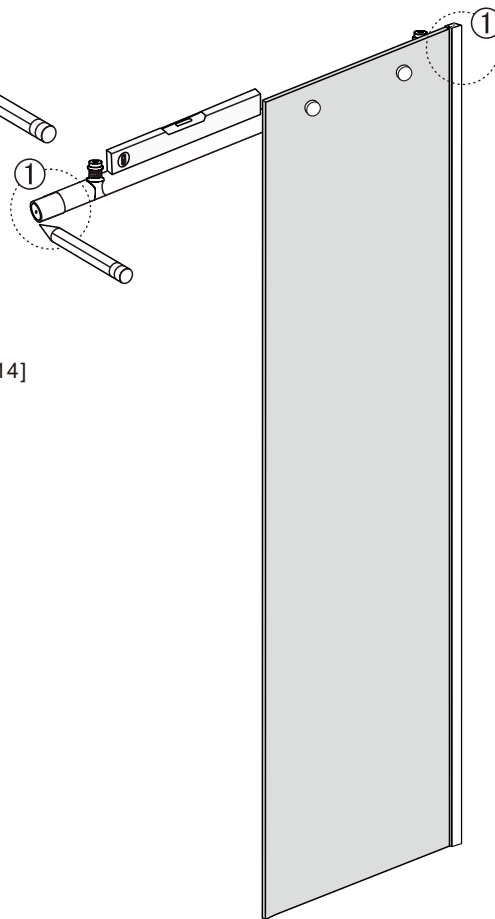

● Box Contents:

1xInstallation Instruction.	➔	
[1] 2xWall Connectors.	➔	
[2] 1xMagnetic Seal.	➔	
[3] 1xWall Profile.	➔	
[4] 1xVertical Profile.	➔	
[5] 3xScrew Cover Caps.	➔	
[6] 3xScrews ST4x8.	➔	
[7] 1xCover Cap L/R.	➔	
[8] 1xAluminum Seal.	➔	
[9] 1xDoor Panel.	➔	
[10] 1xHandle Set.	➔	
[11] 4xTop Rollers.	➔	
[12] 1xTop Horizontal Rail.	➔	
[13] 2xGlass Stoppers.	➔	
[14] 2xFixing Parts.	➔	
[15] 2xDoor Side Gaskets.	➔	
[16] 1xFixed Panel.	➔	
[17] 1xScrew Cover Cap.	➔	
[18] 1xDoor Guider L/R.	➔	
[19] 1xScrew ST4x25.	➔	
[20] 1xSealing.	➔	
[21] 8xScrews ST4x35.	➔	
[22] 9xWall Plugs.	➔	
[23] 1xWall Profile.	➔	
[24] 1xProfile Cover.	➔	
[25] 2xScrews ST4x16.	➔	
Wrenchs.	➔	

● Assembly

01

[21]		x4 (ST4x35)
[22]		x4
[23]		x1

02

[16]		x1
[20]		x1

03

[1]	ST4X35 x2
[12]	x1
[13]	x2
[14]	x2

04

[1]	ST4X35 x2
-----	--------------

[9]		x1
[11]		x4

[2]		x1
[7]		x1/1(L/R)
[10]		x1
[17]		x1
[18]		x1/1(L/R)
[19]		x1(ST4x25)
[22]		x9

[3]		x1
[4]		x1
[22]		x4
[21]		x4(ST4x35)

[5]		x3
[6]		x3(ST4x8)

11

[24]		x1
[25]		x2(ST4x16)