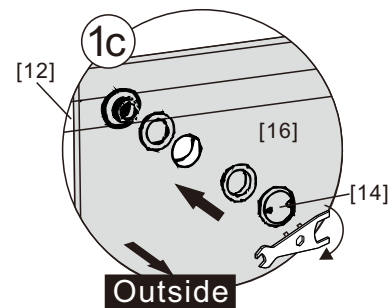

● Box Contents:

1xInstallation Instruction.	➔	
[1] 2xWall Connectors.	➔	
[2] 1xMagnetic Seal.	➔	
[3] 1xWall Profile.	➔	
[4] 1xVertical Profile.	➔	
[5] 3xScrew Cover Caps.	➔	
[6] 3xScrews ST4x8.	➔	
[7] 1xCover Cap L/R.	➔	
[8] 1xAluminum Seal.	➔	
[9] 1xDoor Panel.	➔	
[10] 1xHandle Set.	➔	
[11] 4xTop Rollers.	➔	
[12] 1xTop Horizontal Rail.	➔	
[13] 2xGlass Stoppers.	➔	
[14] 2xFixing Parts.	➔	
[15] 2xDoor Side Gaskets.	➔	
[16] 1xFixed Panel.	➔	
[17] 1xScrew Cover Cap.	➔	
[18] 1xDoor Guider L/R.	➔	
[19] 1xScrew ST4x25.	➔	
[20] 1xSealing.	➔	
[21] 8xScrews ST4x35.	➔	
[22] 9xWall Plugs.	➔	
[23] 1xWall Profile.	➔	
[24] 1xProfile Cover.	➔	
[25] 2xScrews ST4x16.	➔	
Wrenchs.	➔	

● Assembly

01

[21]		x4 (ST4x35)
[22]		x4
[23]		x1

02

[16]		x1
[20]		x1

03

[1]	ST4X35 x2
[12]	x1
[13]	x2
[14]	x2

04

[1]	ST4X35 x2
-----	--------------

[9]		x1
[11]		x4

[2]		x1
[7]		x1/1(L/R)
[10]		x1
[17]		x1
[18]		x1/1(L/R)
[19]		x1(ST4x25)
[22]		x9

[3]		x1
[4]		x1
[22]		x4
[21]		x4(ST4x35)

[5]		x3
[6]		x3(ST4x8)

11

[24]		x1
[25]		x2(ST4x16)