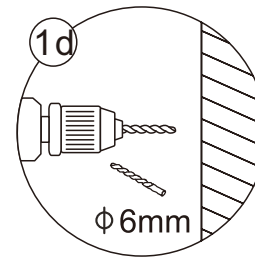

● Box Contents:

1xInstallation Instruction.	➔	
[1] 2xWall Connectors.	➔	
[2] 1xMagnetic Seal.	➔	
[3] 1xWall Profile.	➔	
[4] 1xVertical Profile.	➔	
[5] 3xScrew Cover Caps.	➔	
[6] 3xScrews ST4x8.	➔	
[7] 1xCover Cap L/R.	➔	
[8] 1xAluminum Seal.	➔	
[9] 1xDoor Panel.	➔	
[10] 1xHandle Set.	➔	
[11] 4xTop Rollers.	➔	
[12] 1xTop Horizontal Rail.	➔	
[13] 2xGlass Stoppers.	➔	
[14] 2xFixing Parts.	➔	
[15] 2xDoor Side Gaskets.	➔	
[16] 1xFixed Panel.	➔	
[17] 1xScrew Cover Cap.	➔	
[18] 1xDoor Guider L/R.	➔	
[19] 1xScrew ST4x25.	➔	
[20] 1xSealing.	➔	
[21] 8xScrews ST4x35.	➔	
[22] 9xWall Plugs.	➔	
[23] 1xWall Profile.	➔	
[24] 1xProfile Cover.	➔	
[25] 2xScrews ST4x16.	➔	
Wrenchs.	➔	

● Assembly

01

[21]		x4 (ST4x35)
[22]		x4
[23]		x1

02

[16]		x1
[20]		x1

03

[1]	ST4X35 x2
[12]	x1
[13]	x2
[14]	x2

04

[1]	ST4X35 x2
-----	--------------

[9]		x1
[11]		x4

[2]		x1
[7]		x1/1(L/R)
[10]		x1
[17]		x1
[18]		x1/1(L/R)
[19]		x1(ST4x25)
[22]		x9

[3]		x1
[4]		x1
[22]		x4
[21]		x4(ST4x35)

[5]		x3
[6]		x3(ST4x8)

11

[24]		x1
[25]		x2(ST4x16)