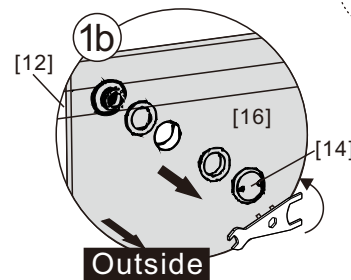

● Box Contents:

1xInstallation Instruction.	➔	
[1] 2xWall Connectors.	➔	
[2] 1xMagnetic Seal.	➔	
[3] 1xWall Profile.	➔	
[4] 1xVertical Profile.	➔	
[5] 3xScrew Cover Caps.	➔	
[6] 3xScrews ST4x8.	➔	
[7] 1xCover Cap L/R.	➔	
[8] 1xAluminum Seal.	➔	
[9] 1xDoor Panel.	➔	
[10] 1xHandle Set.	➔	
[11] 4xTop Rollers.	➔	
[12] 1xTop Horizontal Rail.	➔	
[13] 2xGlass Stoppers.	➔	
[14] 2xFixing Parts.	➔	
[15] 2xDoor Side Gaskets.	➔	
[16] 1xFixed Panel.	➔	
[17] 1xScrew Cover Cap.	➔	
[18] 1xDoor Guider L/R.	➔	
[19] 1xScrew ST4x25.	➔	
[20] 1xSealing.	➔	
[21] 8xScrews ST4x35.	➔	
[22] 9xWall Plugs.	➔	
[23] 1xWall Profile.	➔	
[24] 1xProfile Cover.	➔	
[25] 2xScrews ST4x16.	➔	
Wrenchs.	➔	

● Assembly

01

[21]		x4 (ST4x35)
[22]		x4
[23]		x1

02

[16]		x1
[20]		x1

03

[1]	ST4X35 x2
[12]	x1
[13]	x2
[14]	x2

04

[1]	ST4X35 x2
-----	--------------

[9]		x1
[11]		x4

[2]		x1
[7]		x1/1(L/R)
[10]		x1
[17]		x1
[18]		x1/1(L/R)
[19]		x1(ST4x25)
[22]		x9

[3]		x1
[4]		x1
[22]		x4
[21]		x4(ST4x35)

[5]		x3
[6]		x3(ST4x8)

11

[24]		x1
[25]		x2(ST4x16)