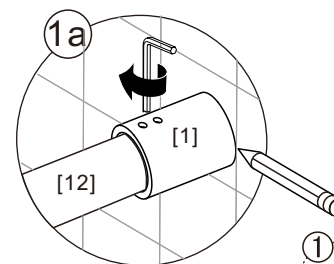

● Box Contents:

1xInstallation Instruction.	➔	
[1] 2xWall Connectors.	➔	
[2] 1xMagnetic Seal.	➔	
[3] 1xWall Profile.	➔	
[4] 1xVertical Profile.	➔	
[5] 3xScrew Cover Caps.	➔	
[6] 3xScrews ST4x8.	➔	
[7] 1xCover Cap L/R.	➔	
[8] 1xAluminum Seal.	➔	
[9] 1xDoor Panel.	➔	
[10] 1xHandle Set.	➔	
[11] 4xTop Rollers.	➔	
[12] 1xTop Horizontal Rail.	➔	
[13] 2xGlass Stoppers.	➔	
[14] 2xFixing Parts.	➔	
[15] 2xDoor Side Gaskets.	➔	
[16] 1xFixed Panel.	➔	
[17] 1xScrew Cover Cap.	➔	
[18] 1xDoor Guider L/R.	➔	
[19] 1xScrew ST4x25.	➔	
[20] 1xSealing.	➔	
[21] 8xScrews ST4x35.	➔	
[22] 9xWall Plugs.	➔	
[23] 1xWall Profile.	➔	
[24] 1xProfile Cover.	➔	
[25] 2xScrews ST4x16.	➔	
Wrenchs.	➔	

● Assembly

01

[21]		x4 (ST4x35)
[22]		x4
[23]		x1

02

[16]		x1
[20]		x1

03

[1]	ST4X35 x2
[12]	x1
[13]	x2
[14]	x2

04

[1]	ST4X35 x2
-----	--------------

[9]		x1
[11]		x4

[2]		x1
[7]		x1/1(L/R)
[10]		x1
[17]		x1
[18]		x1/1(L/R)
[19]		x1(ST4x25)
[22]		x9

[3]		x1
[4]		x1
[22]		x4
[21]		x4(ST4x35)

[5]		x3
[6]		x3(ST4x8)

11

[24]		x1
[25]		x2(ST4x16)