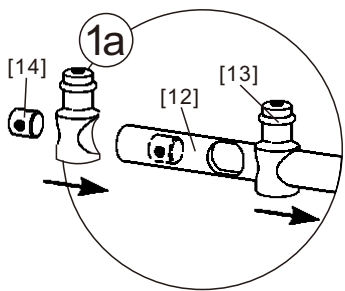

● Box Contents:

1xInstallation Instruction.	➔	
[1] 2xWall Connectors.	➔	
[2] 1xMagnetic Seal.	➔	
[3] 1xWall Profile.	➔	
[4] 1xVertical Profile.	➔	
[5] 3xScrew Cover Caps.	➔	
[6] 3xScrews ST4x8.	➔	
[7] 1xCover Cap L/R.	➔	
[8] 1xAluminum Seal.	➔	
[9] 1xDoor Panel.	➔	
[10] 1xHandle Set.	➔	
[11] 4xTop Rollers.	➔	
[12] 1xTop Horizontal Rail.	➔	
[13] 2xGlass Stoppers.	➔	
[14] 2xFixing Parts.	➔	
[15] 2xDoor Side Gaskets.	➔	
[16] 1xFixed Panel.	➔	
[17] 1xScrew Cover Cap.	➔	
[18] 1xDoor Guider L/R.	➔	
[19] 1xScrew ST4x25.	➔	
[20] 1xSealing.	➔	
[21] 8xScrews ST4x35.	➔	
[22] 9xWall Plugs.	➔	
[23] 1xWall Profile.	➔	
[24] 1xProfile Cover.	➔	
[25] 2xScrews ST4x16.	➔	
Wrenchs.	➔	

● Assembly

01

[21]		x4 (ST4x35)
[22]		x4
[23]		x1

02

[16]		x1
[20]		x1

03

[1]	ST4X35 x2
[12]	x1
[13]	x2
[14]	x2

04

[1]	ST4X35 x2
-----	--------------

[9]		x1
[11]		x4

[2]		x1
[7]		x1/1(L/R)
[10]		x1
[17]		x1
[18]		x1/1(L/R)
[19]		x1(ST4x25)
[22]		x9

[3]		x1
[4]		x1
[22]		x4
[21]		x4(ST4x35)

[5]		x3
[6]		x3(ST4x8)

11

[24]		x1
[25]		x2(ST4x16)