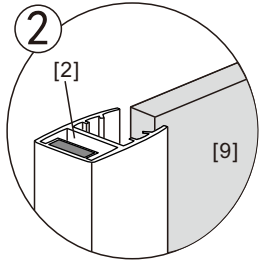

● Box Contents:

1xInstallation Instruction.	➔	
[1] 2xWall Connectors.	➔	
[2] 1xMagnetic Seal.	➔	
[3] 1xWall Profile.	➔	
[4] 1xVertical Profile.	➔	
[5] 3xScrew Cover Caps.	➔	
[6] 3xScrews ST4x8.	➔	
[7] 1xCover Cap L/R.	➔	
[8] 1xAluminum Seal.	➔	
[9] 1xDoor Panel.	➔	
[10] 1xHandle Set.	➔	
[11] 4xTop Rollers.	➔	
[12] 1xTop Horizontal Rail.	➔	
[13] 2xGlass Stoppers.	➔	
[14] 2xFixing Parts.	➔	
[15] 2xDoor Side Gaskets.	➔	
[16] 1xFixed Panel.	➔	
[17] 1xScrew Cover Cap.	➔	
[18] 1xDoor Guider L/R.	➔	
[19] 1xScrew ST4x25.	➔	
[20] 1xSealing.	➔	
[21] 8xScrews ST4x35.	➔	
[22] 9xWall Plugs.	➔	
[23] 1xWall Profile.	➔	
[24] 1xProfile Cover.	➔	
[25] 2xScrews ST4x16.	➔	
Wrenchs.	➔	

● Assembly

01

[21]		x4 (ST4x35)
[22]		x4
[23]		x1

02

[16]		x1
[20]		x1

03

[1]	ST4X35 x2
[12]	x1
[13]	x2
[14]	x2

04

[1]	ST4X35 x2
-----	--------------

[9]		x1
[11]		x4

[2]		x1
[7]		x1/1(L/R)
[10]		x1
[17]		x1
[18]		x1/1(L/R)
[19]		x1(ST4x25)
[22]		x9

[3]		x1
[4]		x1
[22]		x4
[21]		x4(ST4x35)

[5]		x3
[6]		x3(ST4x8)

11

[24]		x1
[25]		x2(ST4x16)