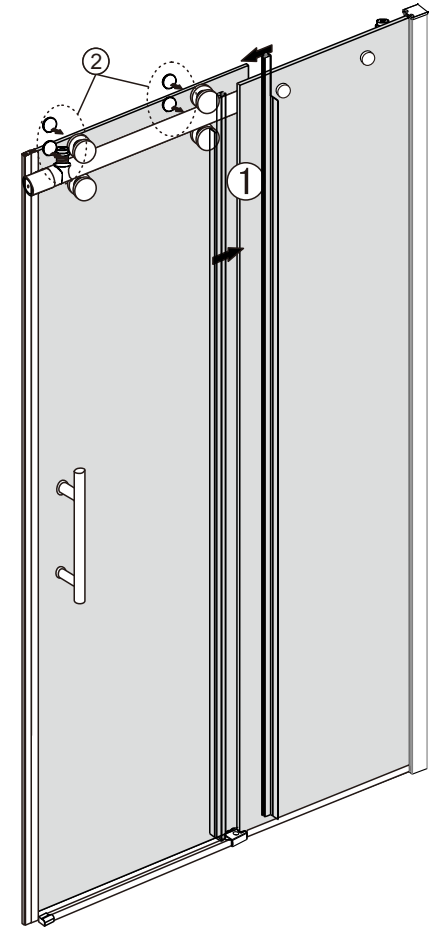

Notes: Safety glass can not be re-worked.

Please read these instructions carefully before start of installation.

Special care should be taken when drilling walls to avoid hidden pipes or electrical cables.

● Box Contents:

1xInstallation Instruction.	➔	
[1] 2xWall Connectors.	➔	
[2] 1xMagnetic Seal.	➔	
[3] 1xWall Profile.	➔	
[4] 1xVertical Profile.	➔	
[5] 3xScrew Cover Caps.	➔	
[6] 3xScrews ST4x8.	➔	
[7] 1xCover Cap L/R.	➔	
[8] 1xAluminum Seal.	➔	
[9] 1xDoor Panel.	➔	
[10] 1xHandle Set.	➔	
[11] 4xTop Rollers.	➔	
[12] 1xTop Horizontal Rail.	➔	
[13] 2xGlass Stoppers.	➔	
[14] 2xFixing Parts.	➔	
[15] 2xDoor Side Gaskets.	➔	
[16] 1xFixed Panel.	➔	
[17] 1xScrew Cover Cap.	➔	
[18] 1xDoor Guider L/R.	➔	
[19] 1xScrew ST4x25.	➔	
[20] 1xSealing.	➔	
[21] 8xScrews ST4x35.	➔	
[22] 9xWall Plugs.	➔	
[23] 1xWall Profile.	➔	
[24] 1xProfile Cover.	➔	
[25] 2xScrews ST4x16.	➔	
Wrenchs.	➔	

● Assembly

01

[21]		x4 (ST4x35)
[22]		x4
[23]		x1

02

[16]		x1
[20]		x1

03

[1]	ST4X35 x2
[12]	x1
[13]	x2
[14]	x2

04

[1]	ST4X35 x2
-----	--------------

[9]		x1
[11]		x4

[2]		x1
[7]		x1/1(L/R)
[10]		x1
[17]		x1
[18]		x1/1(L/R)
[19]		x1(ST4x25)
[22]		x9

[3]		x1
[4]		x1
[22]		x4
[21]		x4(ST4x35)

[5]		x3
[6]		x3(ST4x8)

11

[24]		x1
[25]		x2(ST4x16)