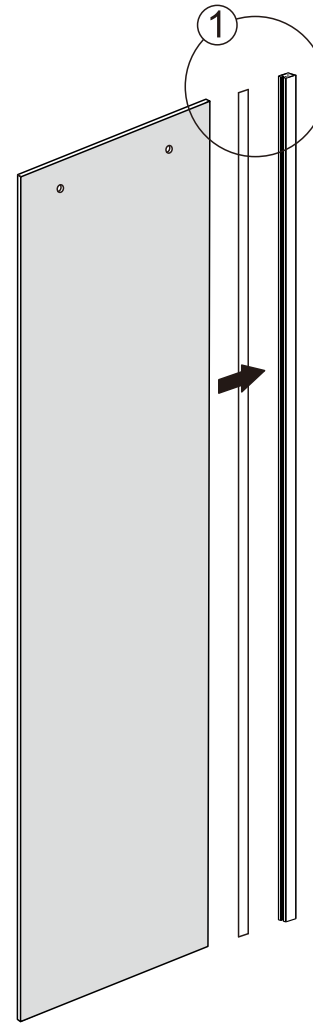

Notes: Safety glass can not be re-worked.

Please read these instructions carefully before start of installation.

Special care should be taken when drilling walls to avoid hidden pipes or electrical cables.

● Box Contents:

1xInstallation Instruction.	➔	
[1] 2xWall Connectors.	➔	
[2] 1xMagnetic Seal.	➔	
[3] 1xWall Profile.	➔	
[4] 1xVertical Profile.	➔	
[5] 3xScrew Cover Caps.	➔	
[6] 3xScrews ST4x8.	➔	
[7] 1xCover Cap L/R.	➔	
[8] 1xAluminum Seal.	➔	
[9] 1xDoor Panel.	➔	
[10] 1xHandle Set.	➔	
[11] 4xTop Rollers.	➔	
[12] 1xTop Horizontal Rail.	➔	
[13] 2xGlass Stoppers.	➔	
[14] 2xFixing Parts.	➔	
[15] 2xDoor Side Gaskets.	➔	
[16] 1xFixed Panel.	➔	
[17] 1xScrew Cover Cap.	➔	
[18] 1xDoor Guider L/R.	➔	
[19] 1xScrew ST4x25.	➔	
[20] 1xSealing.	➔	
[21] 8xScrews ST4x35.	➔	
[22] 9xWall Plugs.	➔	
[23] 1xWall Profile.	➔	
[24] 1xProfile Cover.	➔	
[25] 2xScrews ST4x16.	➔	
Wrenchs.	➔	

● Assembly

01

[21]		x4 (ST4x35)
[22]		x4
[23]		x1

02

[16]		x1
[20]		x1

03

[1]	ST4X35 x2
[12]	x1
[13]	x2
[14]	x2

04

[1]	ST4X35 x2
-----	--------------

[9]		x1
[11]		x4

[2]		x1
[7]		x1/1(L/R)
[10]		x1
[17]		x1
[18]		x1/1(L/R)
[19]		x1(ST4x25)
[22]		x9

[3]		x1
[4]		x1
[22]		x4
[21]		x4(ST4x35)

[5]		x3
[6]		x3(ST4x8)

11

[24]		x1
[25]		x2(ST4x16)