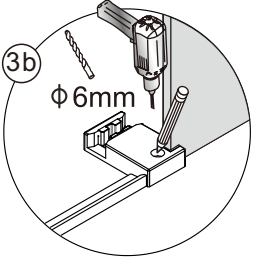

● Box Contents:

1xInstallation Instruction.	➔	
[1] 2xWall Connectors.	➔	
[2] 1xMagnetic Seal.	➔	
[3] 1xWall Profile.	➔	
[4] 1xVertical Profile.	➔	
[5] 3xScrew Cover Caps.	➔	
[6] 3xScrews ST4x8.	➔	
[7] 1xCover Cap L/R.	➔	
[8] 1xAluminum Seal.	➔	
[9] 1xDoor Panel.	➔	
[10] 1xHandle Set.	➔	
[11] 4xTop Rollers.	➔	
[12] 1xTop Horizontal Rail.	➔	
[13] 2xGlass Stoppers.	➔	
[14] 2xFixing Parts.	➔	
[15] 2xDoor Side Gaskets.	➔	
[16] 1xFixed Panel.	➔	
[17] 1xScrew Cover Cap.	➔	
[18] 1xDoor Guider L/R.	➔	
[19] 1xScrew ST4x25.	➔	
[20] 1xSealing.	➔	
[21] 8xScrews ST4x35.	➔	
[22] 9xWall Plugs.	➔	
[23] 1xWall Profile.	➔	
[24] 1xProfile Cover.	➔	
[25] 2xScrews ST4x16.	➔	
Wrenchs.	➔	

● Assembly

01

[21]		x4 (ST4x35)
[22]		x4
[23]		x1

02

[16]		x1
[20]		x1

03

[1]	ST4X35 x2
[12]	x1
[13]	x2
[14]	x2

04

[1]	ST4X35 x2
-----	--------------

[9]		x1
[11]		x4

[2]		x1
[7]		x1/1(L/R)
[10]		x1
[17]		x1
[18]		x1/1(L/R)
[19]		x1(ST4x25)
[22]		x9

[3]		x1
[4]		x1
[22]		x4
[21]		x4(ST4x35)

[5]		x3
[6]		x3(ST4x8)

11

[24]		x1
[25]		x2(ST4x16)