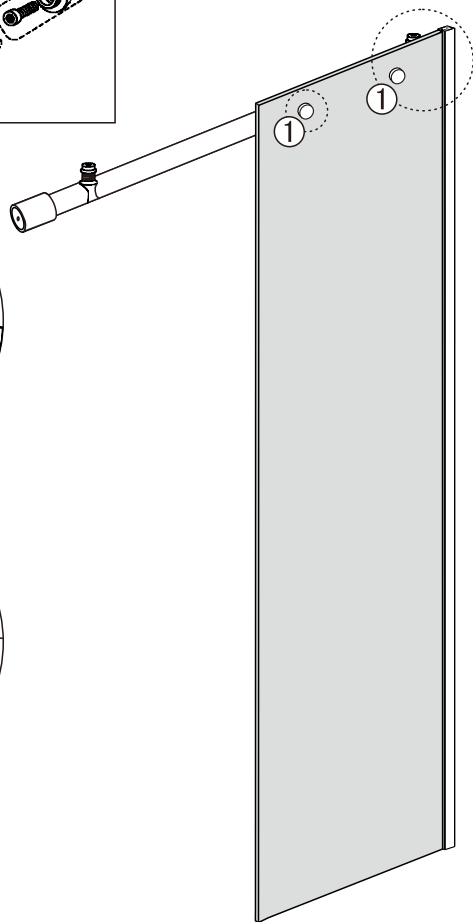

● Box Contents:

1xInstallation Instruction.	➔	
[1] 2xWall Connectors.	➔	
[2] 1xMagnetic Seal.	➔	
[3] 1xWall Profile.	➔	
[4] 1xVertical Profile.	➔	
[5] 3xScrew Cover Caps.	➔	
[6] 3xScrews ST4x8.	➔	
[7] 1xCover Cap L/R.	➔	
[8] 1xAluminum Seal.	➔	
[9] 1xDoor Panel.	➔	
[10] 1xHandle Set.	➔	
[11] 4xTop Rollers.	➔	
[12] 1xTop Horizontal Rail.	➔	
[13] 2xGlass Stoppers.	➔	
[14] 2xFixing Parts.	➔	
[15] 2xDoor Side Gaskets.	➔	
[16] 1xFixed Panel.	➔	
[17] 1xScrew Cover Cap.	➔	
[18] 1xDoor Guider L/R.	➔	
[19] 1xScrew ST4x25.	➔	
[20] 1xSealing.	➔	
[21] 8xScrews ST4x35.	➔	
[22] 9xWall Plugs.	➔	
[23] 1xWall Profile.	➔	
[24] 1xProfile Cover.	➔	
[25] 2xScrews ST4x16.	➔	
Wrenchs.	➔	

● Assembly

01

[21]		x4 (ST4x35)
[22]		x4
[23]		x1

02

[16]		x1
[20]		x1

03

[1]	ST4X35 x2
[12]	x1
[13]	x2
[14]	x2

04