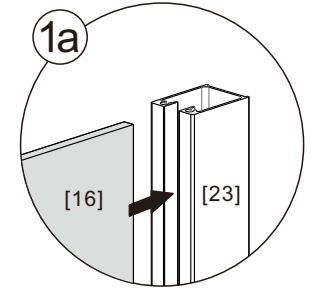

● Box Contents:

1xInstallation Instruction.	➔	
[1] 2xWall Connectors.	➔	
[2] 1xMagnetic Seal.	➔	
[3] 1xWall Profile.	➔	
[4] 1xVertical Profile.	➔	
[5] 3xScrew Cover Caps.	➔	
[6] 3xScrews ST4x8.	➔	
[7] 1xCover Cap L/R.	➔	
[8] 1xAluminum Seal.	➔	
[9] 1xDoor Panel.	➔	
[10] 1xHandle Set.	➔	
[11] 4xTop Rollers.	➔	
[12] 1xTop Horizontal Rail.	➔	
[13] 2xGlass Stoppers.	➔	
[14] 2xFixing Parts.	➔	
[15] 2xDoor Side Gaskets.	➔	
[16] 1xFixed Panel.	➔	
[17] 1xScrew Cover Cap.	➔	
[18] 1xDoor Guider L/R.	➔	
[19] 1xScrew ST4x25.	➔	
[20] 1xSealing.	➔	
[21] 8xScrews ST4x35.	➔	
[22] 9xWall Plugs.	➔	
[23] 1xWall Profile.	➔	
[24] 1xProfile Cover.	➔	
[25] 2xScrews ST4x16.	➔	
Wrenchs.	➔	

● Assembly

01

[21]		x4 (ST4x35)
[22]		x4
[23]		x1

02

[16]		x1
[20]		x1

03

[1]	ST4X35 x2
[12]	x1
[13]	x2
[14]	x2

04

[1]	ST4X35 x2
-----	--------------

[9]		x1
[11]		x4

[2]		x1
[7]		x1/1(L/R)
[10]		x1
[17]		x1
[18]		x1/1(L/R)
[19]		x1(ST4x25)
[22]		x9

[3]		x1
[4]		x1
[22]		x4
[21]		x4(ST4x35)

[5]		x3
[6]		x3(ST4x8)

11

[24]		x1
[25]		x2(ST4x16)