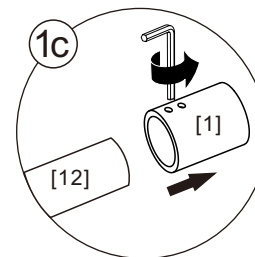

● Box Contents:

1xInstallation Instruction.	➔	
[1] 2xWall Connectors.	➔	
[2] 1xMagnetic Seal.	➔	
[3] 1xWall Profile.	➔	
[4] 1xVertical Profile.	➔	
[5] 3xScrew Cover Caps.	➔	
[6] 3xScrews ST4x8.	➔	
[7] 1xCover Cap L/R.	➔	
[8] 1xAluminum Seal.	➔	
[9] 1xDoor Panel.	➔	
[10] 1xHandle Set.	➔	
[11] 4xTop Rollers.	➔	
[12] 1xTop Horizontal Rail.	➔	
[13] 2xGlass Stoppers.	➔	
[14] 2xFixing Parts.	➔	
[15] 2xDoor Side Gaskets.	➔	
[16] 1xFixed Panel.	➔	
[17] 1xScrew Cover Cap.	➔	
[18] 1xDoor Guider L/R.	➔	
[19] 1xScrew ST4x25.	➔	
[20] 1xSealing.	➔	
[21] 8xScrews ST4x35.	➔	
[22] 9xWall Plugs.	➔	
[23] 1xWall Profile.	➔	
[24] 1xProfile Cover.	➔	
[25] 2xScrews ST4x16.	➔	
Wrenchs.	➔	

● Assembly

01

[21]		x4 (ST4x35)
[22]		x4
[23]		x1

02

[16]		x1
[20]		x1

03

[1]	ST4X35 x2
[12]	x1
[13]	x2
[14]	x2

04

[1]	ST4X35 x2
-----	--------------

[9]		x1
[11]		x4

[2]		x1
[7]		x1/1(L/R)
[10]		x1
[17]		x1
[18]		x1/1(L/R)
[19]		x1(ST4x25)
[22]		x9

[3]		x1
[4]		x1
[22]		x4
[21]		x4(ST4x35)

[5]		x3
[6]		x3(ST4x8)

11

[24]		x1
[25]		x2(ST4x16)