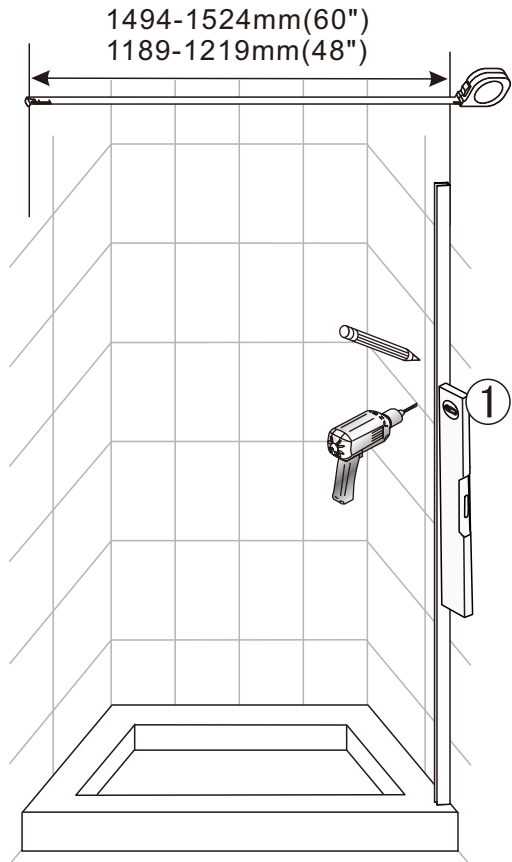

● Assembly

01

[21]		x4 (ST4x35)
[22]		x4
[23]		x1