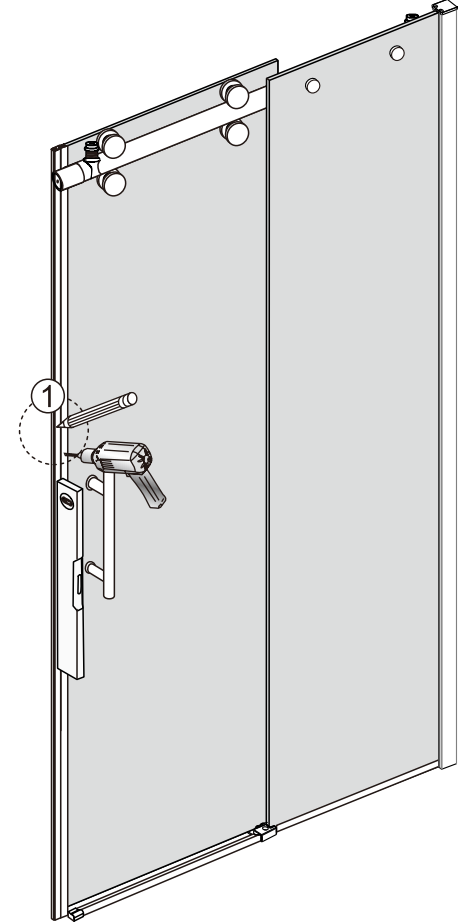

Notes: Safety glass can not be re-worked.

Please read these instructions carefully before start of installation.

Special care should be taken when drilling walls to avoid hidden pipes or electrical cables.

● Box Contents:

1xInstallation Instruction.	➔	
[1] 2xWall Connectors.	➔	
[2] 1xMagnetic Seal.	➔	
[3] 1xWall Profile.	➔	
[4] 1xVertical Profile.	➔	
[5] 3xScrew Cover Caps.	➔	
[6] 3xScrews ST4x8.	➔	
[7] 1xCover Cap L/R.	➔	
[8] 1xAluminum Seal.	➔	
[9] 1xDoor Panel.	➔	
[10] 1xHandle Set.	➔	
[11] 4xTop Rollers.	➔	
[12] 1xTop Horizontal Rail.	➔	
[13] 2xGlass Stoppers.	➔	
[14] 2xFixing Parts.	➔	
[15] 2xDoor Side Gaskets.	➔	
[16] 1xFixed Panel.	➔	
[17] 1xScrew Cover Cap.	➔	
[18] 1xDoor Guider L/R.	➔	
[19] 1xScrew ST4x25.	➔	
[20] 1xSealing.	➔	
[21] 8xScrews ST4x35.	➔	
[22] 9xWall Plugs.	➔	
[23] 1xWall Profile.	➔	
[24] 1xProfile Cover.	➔	
[25] 2xScrews ST4x16.	➔	
Wrenchs.	➔	

[1]	ST4X35 x2
-----	--------------

[9]		x1
[11]		x4

[2]		x1
[7]		x1/1(L/R)
[10]		x1
[17]		x1
[18]		x1/1(L/R)
[19]		x1(ST4x25)
[22]		x9

[3]		x1
[4]		x1
[22]		x4
[21]		x4(ST4x35)

[5]		x3
[6]		x3(ST4x8)

11

[24]		x1
[25]		x2(ST4x16)