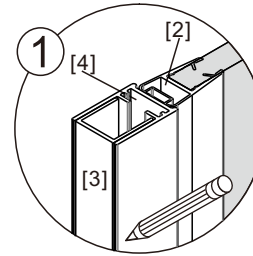

● Box Contents:

1xInstallation Instruction.	➔	
[1] 2xWall Connectors.	➔	
[2] 1xMagnetic Seal.	➔	
[3] 1xWall Profile.	➔	
[4] 1xVertical Profile.	➔	
[5] 3xScrew Cover Caps.	➔	
[6] 3xScrews ST4x8.	➔	
[7] 1xCover Cap L/R.	➔	
[8] 1xAluminum Seal.	➔	
[9] 1xDoor Panel.	➔	
[10] 1xHandle Set.	➔	
[11] 4xTop Rollers.	➔	
[12] 1xTop Horizontal Rail.	➔	
[13] 2xGlass Stoppers.	➔	
[14] 2xFixing Parts.	➔	
[15] 2xDoor Side Gaskets.	➔	
[16] 1xFixed Panel.	➔	
[17] 1xScrew Cover Cap.	➔	
[18] 1xDoor Guider L/R.	➔	
[19] 1xScrew ST4x25.	➔	
[20] 1xSealing.	➔	
[21] 8xScrews ST4x35.	➔	
[22] 9xWall Plugs.	➔	
[23] 1xWall Profile.	➔	
[24] 1xProfile Cover.	➔	
[25] 2xScrews ST4x16.	➔	
Wrenchs.	➔	

● Assembly

01

[21]		x4 (ST4x35)
[22]		x4
[23]		x1

02

[16]		x1
[20]		x1

03

[1]	ST4X35 x2
[12]	x1
[13]	x2
[14]	x2

04

[1]	ST4X35 x2
-----	--------------

[9]		x1
[11]		x4

[2]		x1
[7]		x1/1(L/R)
[10]		x1
[17]		x1
[18]		x1/1(L/R)
[19]		x1(ST4x25)
[22]		x9

[3]		x1
[4]		x1
[22]		x4
[21]		x4(ST4x35)

[5]		x3
[6]		x3(ST4x8)

11

[24]		x1
[25]		x2(ST4x16)