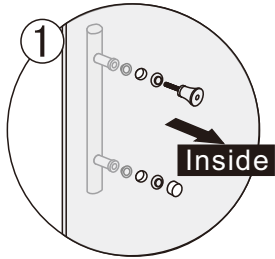

Notes: Safety glass can not be re-worked.

Please read these instructions carefully before start of installation.

Special care should be taken when drilling walls to avoid hidden pipes or electrical cables.

● Box Contents:

1xInstallation Instruction.	➔	
[1] 2xWall Connectors.	➔	
[2] 1xMagnetic Seal.	➔	
[3] 1xWall Profile.	➔	
[4] 1xVertical Profile.	➔	
[5] 3xScrew Cover Caps.	➔	
[6] 3xScrews ST4x8.	➔	
[7] 1xCover Cap L/R.	➔	
[8] 1xAluminum Seal.	➔	
[9] 1xDoor Panel.	➔	
[10] 1xHandle Set.	➔	
[11] 4xTop Rollers.	➔	
[12] 1xTop Horizontal Rail.	➔	
[13] 2xGlass Stoppers.	➔	
[14] 2xFixing Parts.	➔	
[15] 2xDoor Side Gaskets.	➔	
[16] 1xFixed Panel.	➔	
[17] 1xScrew Cover Cap.	➔	
[18] 1xDoor Guider L/R.	➔	
[19] 1xScrew ST4x25.	➔	
[20] 1xSealing.	➔	
[21] 8xScrews ST4x35.	➔	
[22] 9xWall Plugs.	➔	
[23] 1xWall Profile.	➔	
[24] 1xProfile Cover.	➔	
[25] 2xScrews ST4x16.	➔	
Wrenchs.	➔	

[1]	ST4X35 x2
-----	--------------

[9]		x1
[11]		x4

[2]		x1
[7]		x1/1(L/R)
[10]		x1
[17]		x1
[18]		x1/1(L/R)
[19]		x1(ST4x25)
[22]		x9

[3]		x1
[4]		x1
[22]		x4
[21]		x4(ST4x35)

[5]		x3
[6]		x3(ST4x8)

11

[24]		x1
[25]		x2(ST4x16)