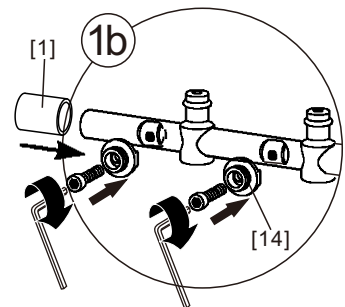

● Box Contents:

1xInstallation Instruction.	➔	
[1] 2xWall Connectors.	➔	
[2] 1xMagnetic Seal.	➔	
[3] 1xWall Profile.	➔	
[4] 1xVertical Profile.	➔	
[5] 3xScrew Cover Caps.	➔	
[6] 3xScrews ST4x8.	➔	
[7] 1xCover Cap L/R.	➔	
[8] 1xAluminum Seal.	➔	
[9] 1xDoor Panel.	➔	
[10] 1xHandle Set.	➔	
[11] 4xTop Rollers.	➔	
[12] 1xTop Horizontal Rail.	➔	
[13] 2xGlass Stoppers.	➔	
[14] 2xFixing Parts.	➔	
[15] 2xDoor Side Gaskets.	➔	
[16] 1xFixed Panel.	➔	
[17] 1xScrew Cover Cap.	➔	
[18] 1xDoor Guider L/R.	➔	
[19] 1xScrew ST4x25.	➔	
[20] 1xSealing.	➔	
[21] 8xScrews ST4x35.	➔	
[22] 9xWall Plugs.	➔	
[23] 1xWall Profile.	➔	
[24] 1xProfile Cover.	➔	
[25] 2xScrews ST4x16.	➔	
Wrenchs.	➔	

● Assembly

01

[21]		x4 (ST4x35)
[22]		x4
[23]		x1

02

[16]		x1
[20]		x1

03

[1]	ST4X35 x2
[12]	x1
[13]	x2
[14]	x2

04

[1]	ST4X35 x2
-----	--------------

[9]		x1
[11]		x4

[2]		x1
[7]		x1/1(L/R)
[10]		x1
[17]		x1
[18]		x1/1(L/R)
[19]		x1(ST4x25)
[22]		x9

[3]		x1
[4]		x1
[22]		x4
[21]		x4(ST4x35)

[5]		x3
[6]		x3(ST4x8)

11

[24]		x1
[25]		x2(ST4x16)