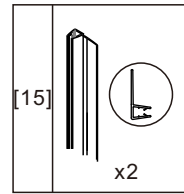

● Box Contents:

1xInstallation Instruction.	➔	
[1] 2xWall Connectors.	➔	
[2] 1xMagnetic Seal.	➔	
[3] 1xWall Profile.	➔	
[4] 1xVertical Profile.	➔	
[5] 3xScrew Cover Caps.	➔	
[6] 3xScrews ST4x8.	➔	
[7] 1xCover Cap L/R.	➔	
[8] 1xAluminum Seal.	➔	
[9] 1xDoor Panel.	➔	
[10] 1xHandle Set.	➔	
[11] 4xTop Rollers.	➔	
[12] 1xTop Horizontal Rail.	➔	
[13] 2xGlass Stoppers.	➔	
[14] 2xFixing Parts.	➔	
[15] 2xDoor Side Gaskets.	➔	
[16] 1xFixed Panel.	➔	
[17] 1xScrew Cover Cap.	➔	
[18] 1xDoor Guider L/R.	➔	
[19] 1xScrew ST4x25.	➔	
[20] 1xSealing.	➔	
[21] 8xScrews ST4x35.	➔	
[22] 9xWall Plugs.	➔	
[23] 1xWall Profile.	➔	
[24] 1xProfile Cover.	➔	
[25] 2xScrews ST4x16.	➔	
Wrenchs.	➔	

● Assembly

01

[21]		x4 (ST4x35)
[22]		x4
[23]		x1

02

[16]		x1
[20]		x1

03

[1]	ST4X35 x2
[12]	x1
[13]	x2
[14]	x2

04

[1]	ST4X35 x2
-----	--------------

[9]		x1
[11]		x4

[2]		x1
[7]		x1/1(L/R)
[10]		x1
[17]		x1
[18]		x1/1(L/R)
[19]		x1(ST4x25)
[22]		x9

[3]		x1
[4]		x1
[22]		x4
[21]		x4(ST4x35)

[5]		x3
[6]		x3(ST4x8)

11

[24]		x1
[25]		x2(ST4x16)