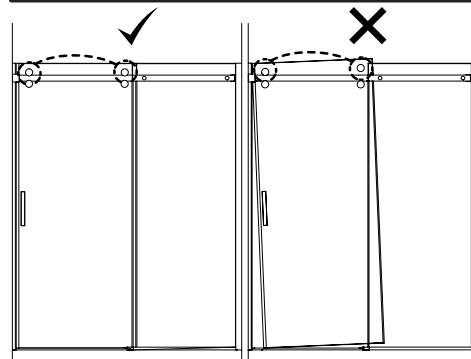

● Box Contents:

1xInstallation Instruction.	➔	
[1] 2xWall Connectors.	➔	
[2] 1xMagnetic Seal.	➔	
[3] 1xWall Profile.	➔	
[4] 1xVertical Profile.	➔	
[5] 3xScrew Cover Caps.	➔	
[6] 3xScrews ST4x8.	➔	
[7] 1xCover Cap L/R.	➔	
[8] 1xAluminum Seal.	➔	
[9] 1xDoor Panel.	➔	
[10] 1xHandle Set.	➔	
[11] 4xTop Rollers.	➔	
[12] 1xTop Horizontal Rail.	➔	
[13] 2xGlass Stoppers.	➔	
[14] 2xFixing Parts.	➔	
[15] 2xDoor Side Gaskets.	➔	
[16] 1xFixed Panel.	➔	
[17] 1xScrew Cover Cap.	➔	
[18] 1xDoor Guider L/R.	➔	
[19] 1xScrew ST4x25.	➔	
[20] 1xSealing.	➔	
[21] 8xScrews ST4x35.	➔	
[22] 9xWall Plugs.	➔	
[23] 1xWall Profile.	➔	
[24] 1xProfile Cover.	➔	
[25] 2xScrews ST4x16.	➔	
Wrenchs.	➔	

[1]	ST4X35 x2
-----	--------------

[9]		x1
[11]		x4

[2]		x1
[7]		x1/1(L/R)
[10]		x1
[17]		x1
[18]		x1/1(L/R)
[19]		x1(ST4x25)
[22]		x9

[3]		x1
[4]		x1
[22]		x4
[21]		x4(ST4x35)

[5]		x3
[6]		x3(ST4x8)

11

[24]		x1
[25]		x2(ST4x16)