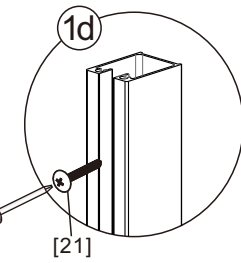

● Box Contents:

1xInstallation Instruction.	➔	
[1] 2xWall Connectors.	➔	
[2] 1xMagnetic Seal.	➔	
[3] 1xWall Profile.	➔	
[4] 1xVertical Profile.	➔	
[5] 3xScrew Cover Caps.	➔	
[6] 3xScrews ST4x8.	➔	
[7] 1xCover Cap L/R.	➔	
[8] 1xAluminum Seal.	➔	
[9] 1xDoor Panel.	➔	
[10] 1xHandle Set.	➔	
[11] 4xTop Rollers.	➔	
[12] 1xTop Horizontal Rail.	➔	
[13] 2xGlass Stoppers.	➔	
[14] 2xFixing Parts.	➔	
[15] 2xDoor Side Gaskets.	➔	
[16] 1xFixed Panel.	➔	
[17] 1xScrew Cover Cap.	➔	
[18] 1xDoor Guider L/R.	➔	
[19] 1xScrew ST4x25.	➔	
[20] 1xSealing.	➔	
[21] 8xScrews ST4x35.	➔	
[22] 9xWall Plugs.	➔	
[23] 1xWall Profile.	➔	
[24] 1xProfile Cover.	➔	
[25] 2xScrews ST4x16.	➔	
Wrenchs.	➔	

● Assembly

01

[21]		x4 (ST4x35)
[22]		x4
[23]		x1

02

[16]		x1
[20]		x1

03

[1]	ST4X35 x2
[12]	x1
[13]	x2
[14]	x2

04

[1]	ST4X35 x2
-----	--------------

[9]		x1
[11]		x4

[2]		x1
[7]		x1/1(L/R)
[10]		x1
[17]		x1
[18]		x1/1(L/R)
[19]		x1(ST4x25)
[22]		x9

[3]		x1
[4]		x1
[22]		x4
[21]		x4(ST4x35)

[5]		x3
[6]		x3(ST4x8)

11

[24]		x1
[25]		x2(ST4x16)