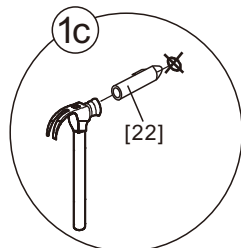

● Box Contents:

1xInstallation Instruction.	➔	
[1] 2xWall Connectors.	➔	
[2] 1xMagnetic Seal.	➔	
[3] 1xWall Profile.	➔	
[4] 1xVertical Profile.	➔	
[5] 3xScrew Cover Caps.	➔	
[6] 3xScrews ST4x8.	➔	
[7] 1xCover Cap L/R.	➔	
[8] 1xAluminum Seal.	➔	
[9] 1xDoor Panel.	➔	
[10] 1xHandle Set.	➔	
[11] 4xTop Rollers.	➔	
[12] 1xTop Horizontal Rail.	➔	
[13] 2xGlass Stoppers.	➔	
[14] 2xFixing Parts.	➔	
[15] 2xDoor Side Gaskets.	➔	
[16] 1xFixed Panel.	➔	
[17] 1xScrew Cover Cap.	➔	
[18] 1xDoor Guider L/R.	➔	
[19] 1xScrew ST4x25.	➔	
[20] 1xSealing.	➔	
[21] 8xScrews ST4x35.	➔	
[22] 9xWall Plugs.	➔	
[23] 1xWall Profile.	➔	
[24] 1xProfile Cover.	➔	
[25] 2xScrews ST4x16.	➔	
Wrenchs.	➔	

● Assembly

01

[21]		x4 (ST4x35)
[22]		x4
[23]		x1

02

[16]		x1
[20]		x1

03

[1]	ST4X35 x2
[12]	x1
[13]	x2
[14]	x2

04