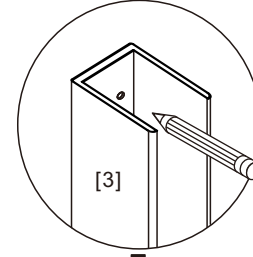

● Box Contents:

1xInstallation Instruction.	➔	
[1] 2xWall Connectors.	➔	
[2] 1xMagnetic Seal.	➔	
[3] 1xWall Profile.	➔	
[4] 1xVertical Profile.	➔	
[5] 3xScrew Cover Caps.	➔	
[6] 3xScrews ST4x8.	➔	
[7] 1xCover Cap L/R.	➔	
[8] 1xAluminum Seal.	➔	
[9] 1xDoor Panel.	➔	
[10] 1xHandle Set.	➔	
[11] 4xTop Rollers.	➔	
[12] 1xTop Horizontal Rail.	➔	
[13] 2xGlass Stoppers.	➔	
[14] 2xFixing Parts.	➔	
[15] 2xDoor Side Gaskets.	➔	
[16] 1xFixed Panel.	➔	
[17] 1xScrew Cover Cap.	➔	
[18] 1xDoor Guider L/R.	➔	
[19] 1xScrew ST4x25.	➔	
[20] 1xSealing.	➔	
[21] 8xScrews ST4x35.	➔	
[22] 9xWall Plugs.	➔	
[23] 1xWall Profile.	➔	
[24] 1xProfile Cover.	➔	
[25] 2xScrews ST4x16.	➔	
Wrenchs.	➔	

[1]	ST4X35 x2
-----	--------------

[9]		x1
[11]		x4

[2]		x1
[7]		x1/1(L/R)
[10]		x1
[17]		x1
[18]		x1/1(L/R)
[19]		x1(ST4x25)
[22]		x9

[3]		x1
[4]		x1
[22]		x4
[21]		x4(ST4x35)

[5]		x3
[6]		x3(ST4x8)

11

[24]		x1
[25]		x2(ST4x16)