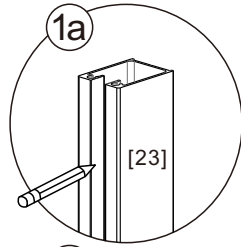

● Box Contents:

1xInstallation Instruction.	➔	
[1] 2xWall Connectors.	➔	
[2] 1xMagnetic Seal.	➔	
[3] 1xWall Profile.	➔	
[4] 1xVertical Profile.	➔	
[5] 3xScrew Cover Caps.	➔	
[6] 3xScrews ST4x8.	➔	
[7] 1xCover Cap L/R.	➔	
[8] 1xAluminum Seal.	➔	
[9] 1xDoor Panel.	➔	
[10] 1xHandle Set.	➔	
[11] 4xTop Rollers.	➔	
[12] 1xTop Horizontal Rail.	➔	
[13] 2xGlass Stoppers.	➔	
[14] 2xFixing Parts.	➔	
[15] 2xDoor Side Gaskets.	➔	
[16] 1xFixed Panel.	➔	
[17] 1xScrew Cover Cap.	➔	
[18] 1xDoor Guider L/R.	➔	
[19] 1xScrew ST4x25.	➔	
[20] 1xSealing.	➔	
[21] 8xScrews ST4x35.	➔	
[22] 9xWall Plugs.	➔	
[23] 1xWall Profile.	➔	
[24] 1xProfile Cover.	➔	
[25] 2xScrews ST4x16.	➔	
Wrenchs.	➔	

● Assembly

01

[21]		x4 (ST4x35)
[22]		x4
[23]		x1

02

[16]		x1
[20]		x1

03

[1]	ST4X35 x2
[12]	x1
[13]	x2
[14]	x2

04

[1]	ST4X35 x2
-----	--------------

[9]		x1
[11]		x4

[2]		x1
[7]		x1/1(L/R)
[10]		x1
[17]		x1
[18]		x1/1(L/R)
[19]		x1(ST4x25)
[22]		x9

[3]		x1
[4]		x1
[22]		x4
[21]		x4(ST4x35)

[5]		x3
[6]		x3(ST4x8)

11

[24]		x1
[25]		x2(ST4x16)