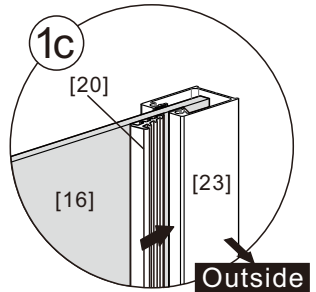

● Box Contents:

1xInstallation Instruction.	➔	
[1] 2xWall Connectors.	➔	
[2] 1xMagnetic Seal.	➔	
[3] 1xWall Profile.	➔	
[4] 1xVertical Profile.	➔	
[5] 3xScrew Cover Caps.	➔	
[6] 3xScrews ST4x8.	➔	
[7] 1xCover Cap L/R.	➔	
[8] 1xAluminum Seal.	➔	
[9] 1xDoor Panel.	➔	
[10] 1xHandle Set.	➔	
[11] 4xTop Rollers.	➔	
[12] 1xTop Horizontal Rail.	➔	
[13] 2xGlass Stoppers.	➔	
[14] 2xFixing Parts.	➔	
[15] 2xDoor Side Gaskets.	➔	
[16] 1xFixed Panel.	➔	
[17] 1xScrew Cover Cap.	➔	
[18] 1xDoor Guider L/R.	➔	
[19] 1xScrew ST4x25.	➔	
[20] 1xSealing.	➔	
[21] 8xScrews ST4x35.	➔	
[22] 9xWall Plugs.	➔	
[23] 1xWall Profile.	➔	
[24] 1xProfile Cover.	➔	
[25] 2xScrews ST4x16.	➔	
Wrenchs.	➔	

● Assembly

01

[21]		x4 (ST4x35)
[22]		x4
[23]		x1

02

[16]		x1
[20]		x1

03

[1]	ST4X35 x2
[12]	x1
[13]	x2
[14]	x2

04

[1]	ST4X35 x2
-----	--------------

[9]		x1
[11]		x4

[2]		x1
[7]		x1/1(L/R)
[10]		x1
[17]		x1
[18]		x1/1(L/R)
[19]		x1(ST4x25)
[22]		x9

[3]		x1
[4]		x1
[22]		x4
[21]		x4(ST4x35)

[5]		x3
[6]		x3(ST4x8)

11

[24]		x1
[25]		x2(ST4x16)