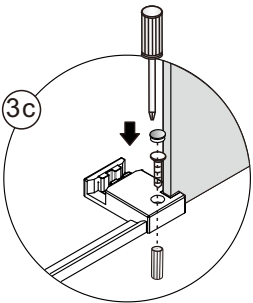

● Box Contents:

1xInstallation Instruction.	➔	
[1] 2xWall Connectors.	➔	
[2] 1xMagnetic Seal.	➔	
[3] 1xWall Profile.	➔	
[4] 1xVertical Profile.	➔	
[5] 3xScrew Cover Caps.	➔	
[6] 3xScrews ST4x8.	➔	
[7] 1xCover Cap L/R.	➔	
[8] 1xAluminum Seal.	➔	
[9] 1xDoor Panel.	➔	
[10] 1xHandle Set.	➔	
[11] 4xTop Rollers.	➔	
[12] 1xTop Horizontal Rail.	➔	
[13] 2xGlass Stoppers.	➔	
[14] 2xFixing Parts.	➔	
[15] 2xDoor Side Gaskets.	➔	
[16] 1xFixed Panel.	➔	
[17] 1xScrew Cover Cap.	➔	
[18] 1xDoor Guider L/R.	➔	
[19] 1xScrew ST4x25.	➔	
[20] 1xSealing.	➔	
[21] 8xScrews ST4x35.	➔	
[22] 9xWall Plugs.	➔	
[23] 1xWall Profile.	➔	
[24] 1xProfile Cover.	➔	
[25] 2xScrews ST4x16.	➔	
Wrenchs.	➔	

● Assembly

01

[21]		x4 (ST4x35)
[22]		x4
[23]		x1

02

[16]		x1
[20]		x1

03

[1]	ST4X35 x2
[12]	x1
[13]	x2
[14]	x2

04

[1]	ST4X35 x2
-----	--------------

[9]		x1
[11]		x4

[2]		x1
[7]		x1/1(L/R)
[10]		x1
[17]		x1
[18]		x1/1(L/R)
[19]		x1(ST4x25)
[22]		x9

[3]		x1
[4]		x1
[22]		x4
[21]		x4(ST4x35)

[5]		x3
[6]		x3(ST4x8)

11

[24]		x1
[25]		x2(ST4x16)