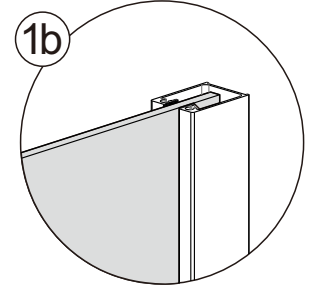

● Box Contents:

1xInstallation Instruction.	➔	
[1] 2xWall Connectors.	➔	
[2] 1xMagnetic Seal.	➔	
[3] 1xWall Profile.	➔	
[4] 1xVertical Profile.	➔	
[5] 3xScrew Cover Caps.	➔	
[6] 3xScrews ST4x8.	➔	
[7] 1xCover Cap L/R.	➔	
[8] 1xAluminum Seal.	➔	
[9] 1xDoor Panel.	➔	
[10] 1xHandle Set.	➔	
[11] 4xTop Rollers.	➔	
[12] 1xTop Horizontal Rail.	➔	
[13] 2xGlass Stoppers.	➔	
[14] 2xFixing Parts.	➔	
[15] 2xDoor Side Gaskets.	➔	
[16] 1xFixed Panel.	➔	
[17] 1xScrew Cover Cap.	➔	
[18] 1xDoor Guider L/R.	➔	
[19] 1xScrew ST4x25.	➔	
[20] 1xSealing.	➔	
[21] 8xScrews ST4x35.	➔	
[22] 9xWall Plugs.	➔	
[23] 1xWall Profile.	➔	
[24] 1xProfile Cover.	➔	
[25] 2xScrews ST4x16.	➔	
Wrenchs.	➔	

● Assembly

01

[21]		x4 (ST4x35)
[22]		x4
[23]		x1

02

[16]		x1
[20]		x1

03

[1]	ST4X35 x2
[12]	x1
[13]	x2
[14]	x2

04

[1]	ST4X35 x2
-----	--------------

[9]		x1
[11]		x4

[2]		x1
[7]		x1/1(L/R)
[10]		x1
[17]		x1
[18]		x1/1(L/R)
[19]		x1(ST4x25)
[22]		x9

[3]		x1
[4]		x1
[22]		x4
[21]		x4(ST4x35)

[5]		x3
[6]		x3(ST4x8)

11

[24]		x1
[25]		x2(ST4x16)