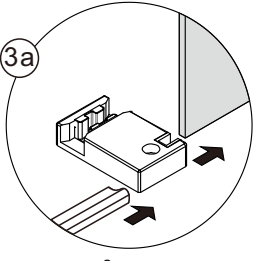

● Box Contents:

1xInstallation Instruction.	➔	
[1] 2xWall Connectors.	➔	
[2] 1xMagnetic Seal.	➔	
[3] 1xWall Profile.	➔	
[4] 1xVertical Profile.	➔	
[5] 3xScrew Cover Caps.	➔	
[6] 3xScrews ST4x8.	➔	
[7] 1xCover Cap L/R.	➔	
[8] 1xAluminum Seal.	➔	
[9] 1xDoor Panel.	➔	
[10] 1xHandle Set.	➔	
[11] 4xTop Rollers.	➔	
[12] 1xTop Horizontal Rail.	➔	
[13] 2xGlass Stoppers.	➔	
[14] 2xFixing Parts.	➔	
[15] 2xDoor Side Gaskets.	➔	
[16] 1xFixed Panel.	➔	
[17] 1xScrew Cover Cap.	➔	
[18] 1xDoor Guider L/R.	➔	
[19] 1xScrew ST4x25.	➔	
[20] 1xSealing.	➔	
[21] 8xScrews ST4x35.	➔	
[22] 9xWall Plugs.	➔	
[23] 1xWall Profile.	➔	
[24] 1xProfile Cover.	➔	
[25] 2xScrews ST4x16.	➔	
Wrenchs.	➔	

● Assembly

01

[21]		x4 (ST4x35)
[22]		x4
[23]		x1

02

[16]		x1
[20]		x1

03

[1]	ST4X35 x2
[12]	x1
[13]	x2
[14]	x2

04

[1]	ST4X35 x2
-----	--------------

[9]		x1
[11]		x4

[2]		x1
[7]		x1/1(L/R)
[10]		x1
[17]		x1
[18]		x1/1(L/R)
[19]		x1(ST4x25)
[22]		x9

[3]		x1
[4]		x1
[22]		x4
[21]		x4(ST4x35)

[5]		x3
[6]		x3(ST4x8)

11

[24]		x1
[25]		x2(ST4x16)