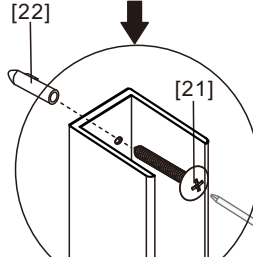

● Box Contents:

1xInstallation Instruction.	➔	
[1] 2xWall Connectors.	➔	
[2] 1xMagnetic Seal.	➔	
[3] 1xWall Profile.	➔	
[4] 1xVertical Profile.	➔	
[5] 3xScrew Cover Caps.	➔	
[6] 3xScrews ST4x8.	➔	
[7] 1xCover Cap L/R.	➔	
[8] 1xAluminum Seal.	➔	
[9] 1xDoor Panel.	➔	
[10] 1xHandle Set.	➔	
[11] 4xTop Rollers.	➔	
[12] 1xTop Horizontal Rail.	➔	
[13] 2xGlass Stoppers.	➔	
[14] 2xFixing Parts.	➔	
[15] 2xDoor Side Gaskets.	➔	
[16] 1xFixed Panel.	➔	
[17] 1xScrew Cover Cap.	➔	
[18] 1xDoor Guider L/R.	➔	
[19] 1xScrew ST4x25.	➔	
[20] 1xSealing.	➔	
[21] 8xScrews ST4x35.	➔	
[22] 9xWall Plugs.	➔	
[23] 1xWall Profile.	➔	
[24] 1xProfile Cover.	➔	
[25] 2xScrews ST4x16.	➔	
Wrenchs.	➔	

● Assembly

01

[21]		x4 (ST4x35)
[22]		x4
[23]		x1

02

[16]		x1
[20]		x1

03

[1]	ST4X35 x2
[12]	x1
[13]	x2
[14]	x2

04

[1]	ST4X35 x2
-----	--------------

[9]		x1
[11]		x4

[2]		x1
[7]		x1/1(L/R)
[10]		x1
[17]		x1
[18]		x1/1(L/R)
[19]		x1(ST4x25)
[22]		x9

[3]		x1
[4]		x1
[22]		x4
[21]		x4(ST4x35)

[5]		x3
[6]		x3(ST4x8)

11

[24]		x1
[25]		x2(ST4x16)