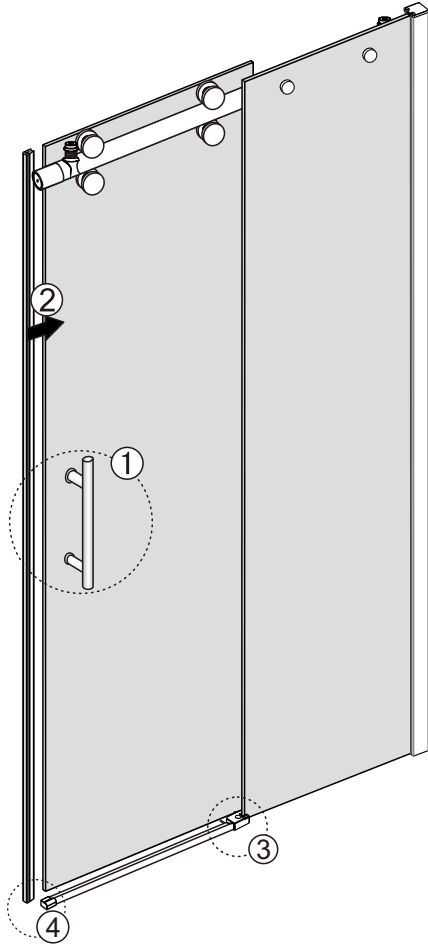

Notes: Safety glass can not be re-worked.

Please read these instructions carefully before start of installation.

Special care should be taken when drilling walls to avoid hidden pipes or electrical cables.

● Box Contents:

1xInstallation Instruction.	➔	
[1] 2xWall Connectors.	➔	
[2] 1xMagnetic Seal.	➔	
[3] 1xWall Profile.	➔	
[4] 1xVertical Profile.	➔	
[5] 3xScrew Cover Caps.	➔	
[6] 3xScrews ST4x8.	➔	
[7] 1xCover Cap L/R.	➔	
[8] 1xAluminum Seal.	➔	
[9] 1xDoor Panel.	➔	
[10] 1xHandle Set.	➔	
[11] 4xTop Rollers.	➔	
[12] 1xTop Horizontal Rail.	➔	
[13] 2xGlass Stoppers.	➔	
[14] 2xFixing Parts.	➔	
[15] 2xDoor Side Gaskets.	➔	
[16] 1xFixed Panel.	➔	
[17] 1xScrew Cover Cap.	➔	
[18] 1xDoor Guider L/R.	➔	
[19] 1xScrew ST4x25.	➔	
[20] 1xSealing.	➔	
[21] 8xScrews ST4x35.	➔	
[22] 9xWall Plugs.	➔	
[23] 1xWall Profile.	➔	
[24] 1xProfile Cover.	➔	
[25] 2xScrews ST4x16.	➔	
Wrenchs.	➔	

● Assembly

01

[21]		x4 (ST4x35)
[22]		x4
[23]		x1

02

[16]		x1
[20]		x1

03

[1]	ST4X35 x2
[12]	x1
[13]	x2
[14]	x2

04

[1]	ST4X35 x2
-----	--------------

[9]		x1
[11]		x4

[2]		x1
[7]		x1/1(L/R)
[10]		x1
[17]		x1
[18]		x1/1(L/R)
[19]		x1(ST4x25)
[22]		x9

[3]		x1
[4]		x1
[22]		x4
[21]		x4(ST4x35)

[5]		x3
[6]		x3(ST4x8)

11

[24]		x1
[25]		x2(ST4x16)