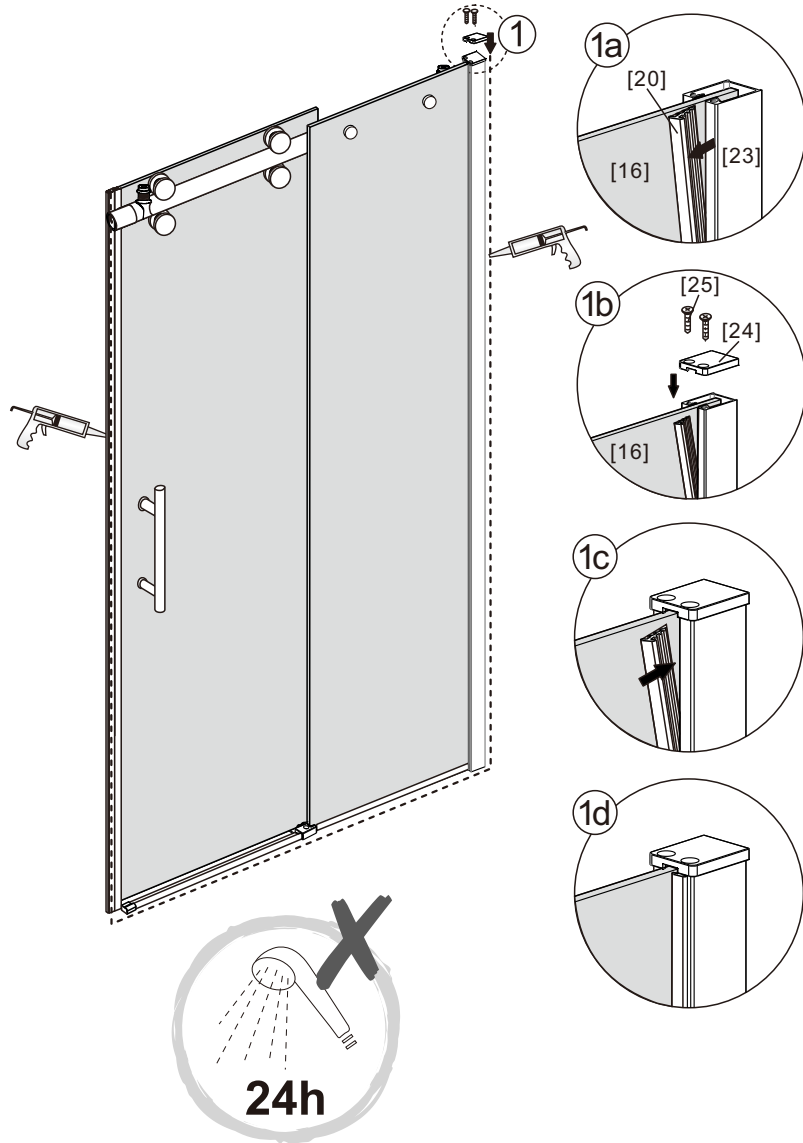

Notes: Safety glass can not be re-worked.

Please read these instructions carefully before start of installation.

Special care should be taken when drilling walls to avoid hidden pipes or electrical cables.

● Box Contents:

1xInstallation Instruction.	➔	
[1] 2xWall Connectors.	➔	
[2] 1xMagnetic Seal.	➔	
[3] 1xWall Profile.	➔	
[4] 1xVertical Profile.	➔	
[5] 3xScrew Cover Caps.	➔	
[6] 3xScrews ST4x8.	➔	
[7] 1xCover Cap L/R.	➔	
[8] 1xAluminum Seal.	➔	
[9] 1xDoor Panel.	➔	
[10] 1xHandle Set.	➔	
[11] 4xTop Rollers.	➔	
[12] 1xTop Horizontal Rail.	➔	
[13] 2xGlass Stoppers.	➔	
[14] 2xFixing Parts.	➔	
[15] 2xDoor Side Gaskets.	➔	
[16] 1xFixed Panel.	➔	
[17] 1xScrew Cover Cap.	➔	
[18] 1xDoor Guider L/R.	➔	
[19] 1xScrew ST4x25.	➔	
[20] 1xSealing.	➔	
[21] 8xScrews ST4x35.	➔	
[22] 9xWall Plugs.	➔	
[23] 1xWall Profile.	➔	
[24] 1xProfile Cover.	➔	
[25] 2xScrews ST4x16.	➔	
Wrenchs.	➔	

[1]	ST4X35 x2
-----	--------------

[9]		x1
[11]		x4

[2]		x1
[7]		x1/1(L/R)
[10]		x1
[17]		x1
[18]		x1/1(L/R)
[19]		x1(ST4x25)
[22]		x9

[3]		x1
[4]		x1
[22]		x4
[21]		x4(ST4x35)

[5]		x3
[6]		x3(ST4x8)

11

[24]		x1
[25]		x2(ST4x16)